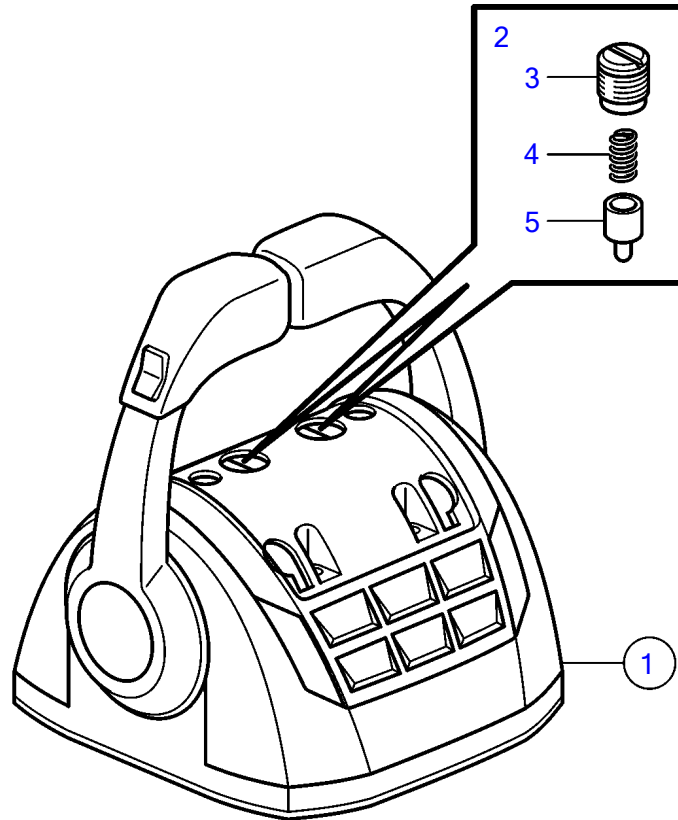

D4-225A-F, D4-260A-F, D4-300A-F

D4-225A-F, D4-260A-F, D4-300A-F

REF	PART NO.	QTY	DESCRIPTION	NOTES
1	21730160	1	Control lever	
	3586259	2	Software	Vodia-programming. This p/n can not be ordered, but will be used for invoicing.
	3586261	2	Software	Warehouse programming. This p/n can not be ordered, but will be used for invoicing.
2	21526920	1	• Spare parts kit, position sensor	
3		1	• • Tensioner	M14
4		1	• • Spring	
5		1	• • Pin	
6	21526948	1	• Kit, mounting bracket	
7	995042	4	• • Hex. socket screw	
8	994821	4	• • Hex. socket screw	
9	(21461704)	1	• • Bracket	Obsolete part
10		1	• • Gasket	
11	940275	4	• • Washer	
12	984456	4	• • Lock nut	
13	21527169	1	• Kit, plastic parts	
14	(21461681)	1	• • Cover	Obsolete part
15		2	• • Handle	
16		2	• • Hub cap	
17	21766371	1	Kit	
18		1	• Knob	
		1	• Knob	
19		2	• Cover	
20	21461675	1	Cable holder	

47704400-27-37232

27596

Upd:2014-07-17

D4-180I-F, D4-225A-F, D4-225I-F, D4-260A-F, D4-260D-F, D4-260I-F, D4-300A-F, D4-300D-F, D4-300I-F

**VOLVO**  
**PENTA**