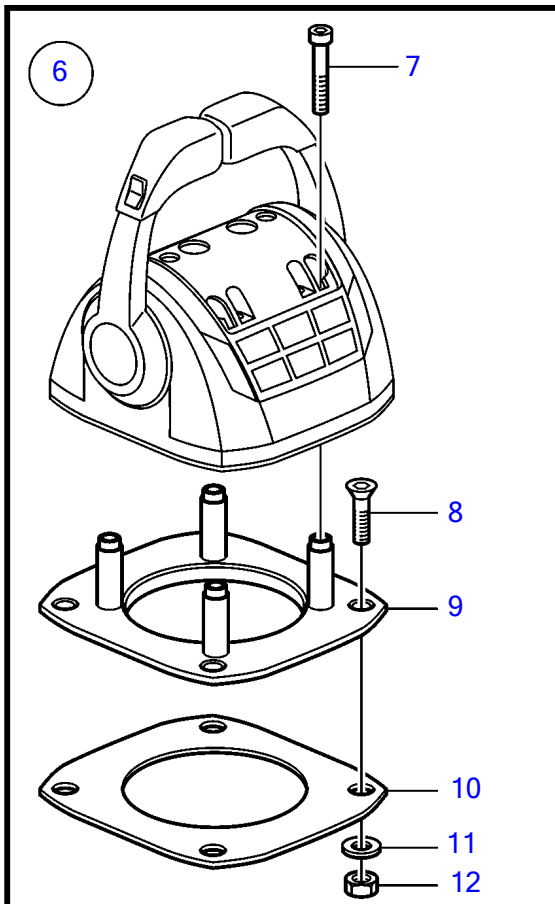

D4-225A-F, D4-260A-F, D4-300A-F

D4-225A-F, D4-260A-F, D4-300A-F

REF	PART NO.	QTY	DESCRIPTION	NOTES
1	21730160	1	Control lever	
	3586259	2	Software	Vodia-programming. This p/n can not be ordered, but will be used for invoicing.
	3586261	2	Software	Warehouse programming. This p/n can not be ordered, but will be used for invoicing.
2	21526920	1	• Spare parts kit, position sensor	
3		1	• • Tensioner	M14
4		1	• • Spring	
5		1	• • Pin	
6	21526948	1	• Kit, mounting bracket	
7	995042	4	• • Hex. socket screw	
8	994821	4	• • Hex. socket screw	
9	(21461704)	1	• • Bracket	Obsolete part
10		1	• • Gasket	
11	940275	4	• • Washer	
12	984456	4	• • Lock nut	
13	21527169	1	• Kit, plastic parts	
14	(21461681)	1	• • Cover	Obsolete part
15		2	• • Handle	
16		2	• • Hub cap	
17	21766371	1	Kit	
18		1	• Knob	
		1	• Knob	
19		2	• Cover	
20	21461675	1	Cable holder	

47704400-27-37232

27596

Upd:2014-07-17

D4-180I-F, D4-225A-F, D4-225I-F, D4-260A-F, D4-260D-F, D4-260I-F, D4-300A-F, D4-300D-F, D4-300I-F

**VOLVO**  
**PENTA**