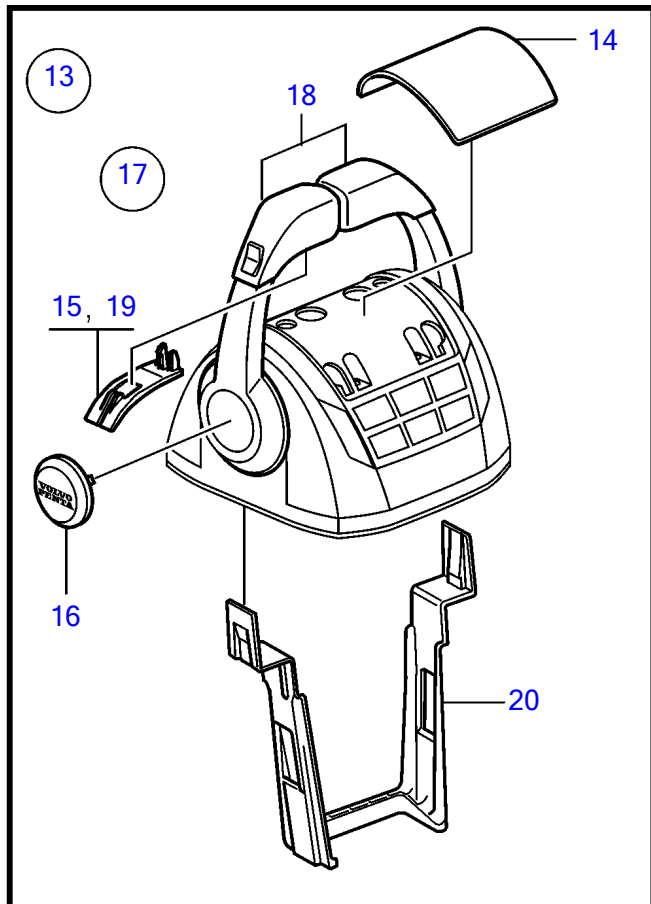

D4-225A-F, D4-260A-F, D4-300A-F

D4-225A-F, D4-260A-F, D4-300A-F

REF	PART NO.	QTY	DESCRIPTION	NOTES
1	21730160	1	Control lever	
	3586259	2	Software	Vodia-programming. This p/n can not be ordered, but will be used for invoicing.
	3586261	2	Software	Warehouse programming. This p/n can not be ordered, but will be used for invoicing.
2	21526920	1	• Spare parts kit, position sensor	
3		1	• • Tensioner	M14
4		1	• • Spring	
5		1	• • Pin	
6	21526948	1	• Kit, mounting bracket	
7	995042	4	• • Hex. socket screw	
8	994821	4	• • Hex. socket screw	
9	(21461704)	1	• • Bracket	Obsolete part
10		1	• • Gasket	
11	940275	4	• • Washer	
12	984456	4	• • Lock nut	
13	21527169	1	• Kit, plastic parts	
14	(21461681)	1	• • Cover	Obsolete part
15		2	• • Handle	
16		2	• • Hub cap	
17	21766371	1	Kit	
18		1	• Knob	
		1	• Knob	
19		2	• Cover	
20	21461675	1	Cable holder	

47704400-27-37232

27596

Upd:2014-07-17

D4-180I-F, D4-225A-F, D4-225I-F, D4-260A-F, D4-260D-F, D4-260I-F, D4-300A-F, D4-300D-F, D4-300I-F

**VOLVO**  
**PENTA**