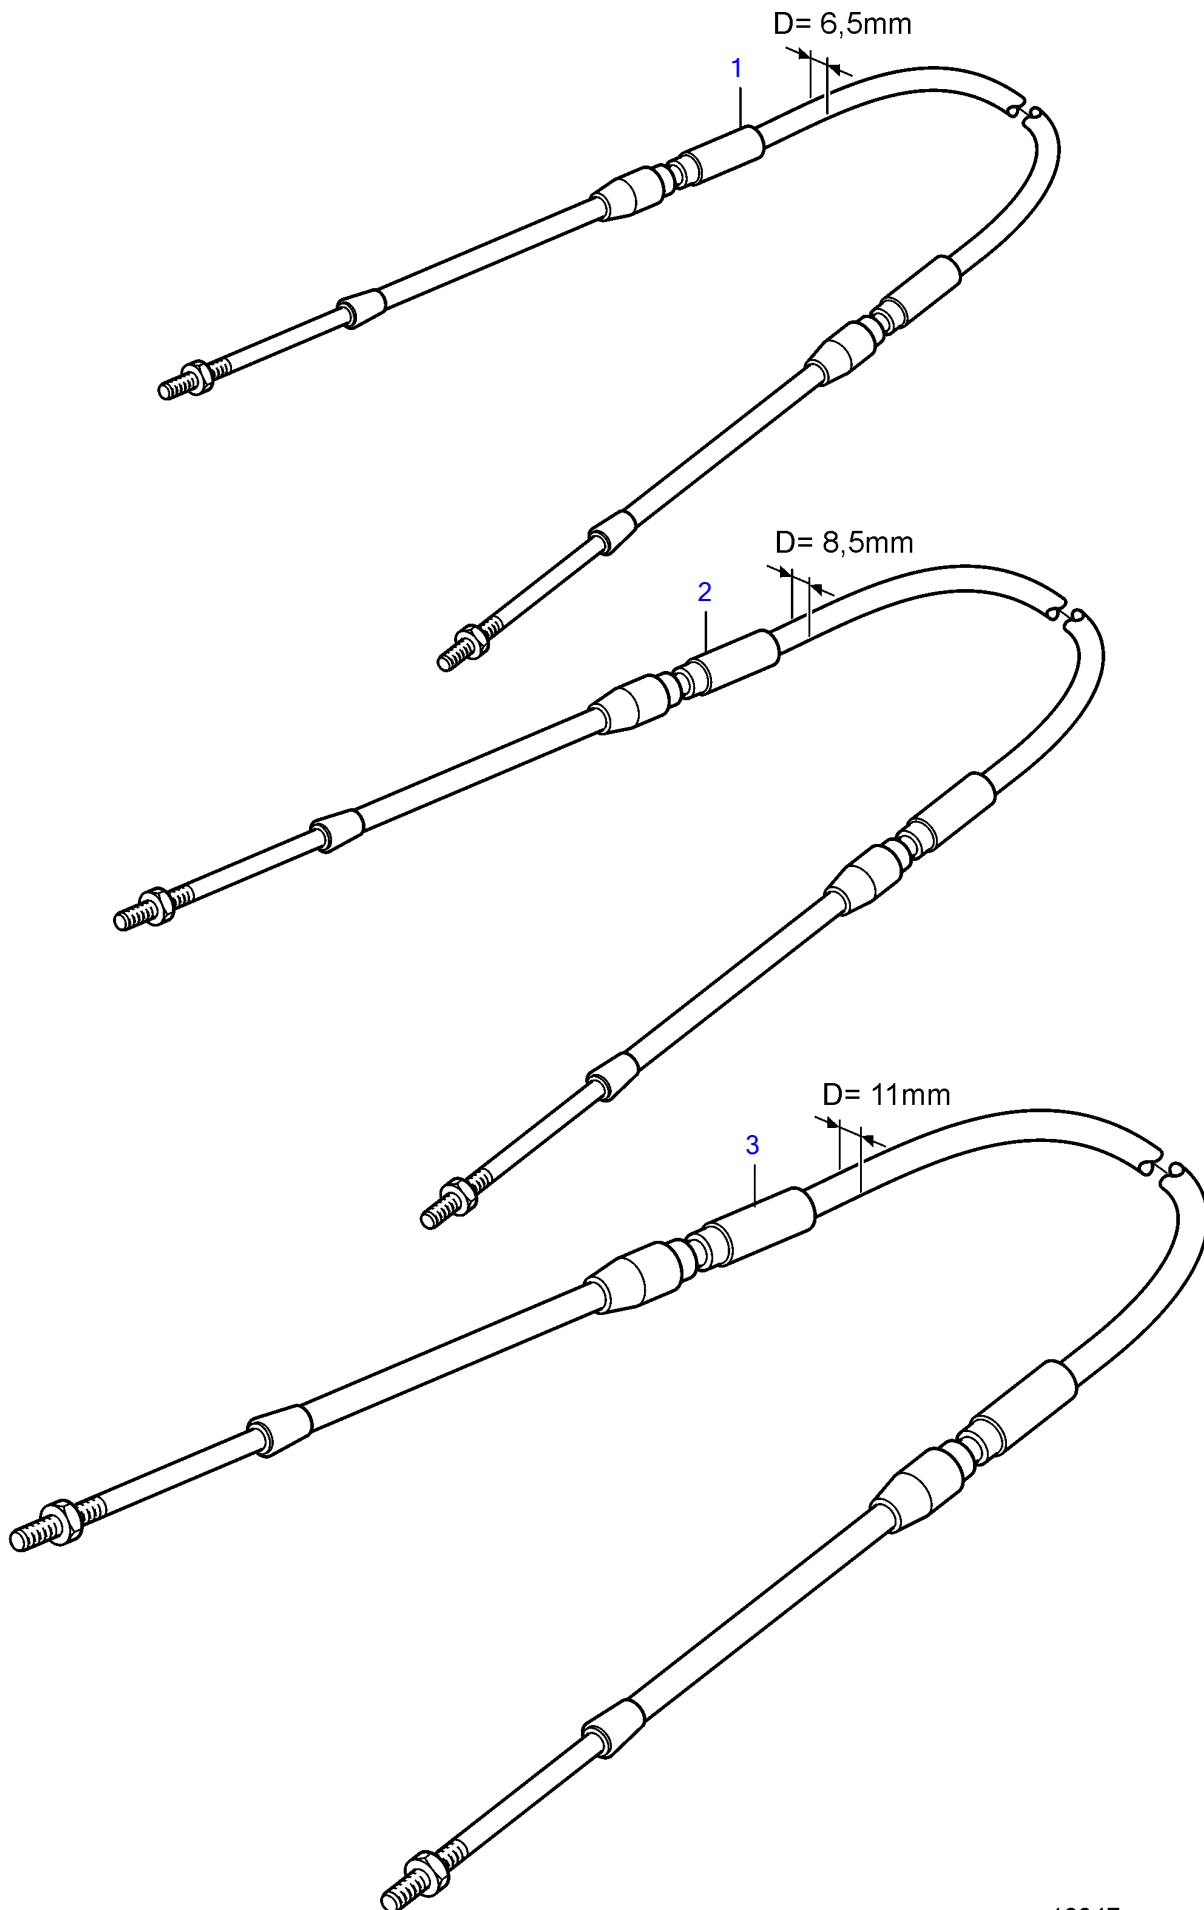

D4-180I-F, D4-225A-F, D4-225I-F, D4-260A-F, D4-260D-F, D4-260I-F, D4-300A-F, D4-300D-F, D4-300I-F

D4-180I-F, D4-225A-F, D4-225I-F, D4-260A-F, D4-260D-F, D4-260I-F, D4-300A-F, D4-300D-F, D4-300I-F

REF	PART NO.	QTY	DESCRIPTION	NOTES
1	1140131	1	Control cable	L=1250mm
	(1140132)	1	Control cable	L=1500mm, Obsolete part
	(1140133)	1	Control cable	Obsolete part, L=1750mm
	(1140134)	1	Control cable	Obsolete part, L=2000mm
	(1140135)	1	Control cable	Obsolete part, L=2250mm
	(1140136)	1	Control cable	Obsolete part, L=2500mm
	(1140137)	1	Control cable	Obsolete part, L=2750mm
	(1140138)	1	Control cable	Obsolete part, L=3000mm
	1140139	1	Control cable	L=3250mm
	(1140140)	1	Control cable	Obsolete part, L=3500mm
	(1140141)	1	Control cable	Obsolete part, L=3750mm
	(1140142)	1	Control cable	Obsolete part, L=4000mm
	(1140143)	1	Control cable	Obsolete part, L=4250mm
	(1140144)	1	Control cable	Obsolete part, L=4500mm
	1140145	1	Control cable	L=4750mm
	(1140146)	1	Control cable	Obsolete part, L=5000mm