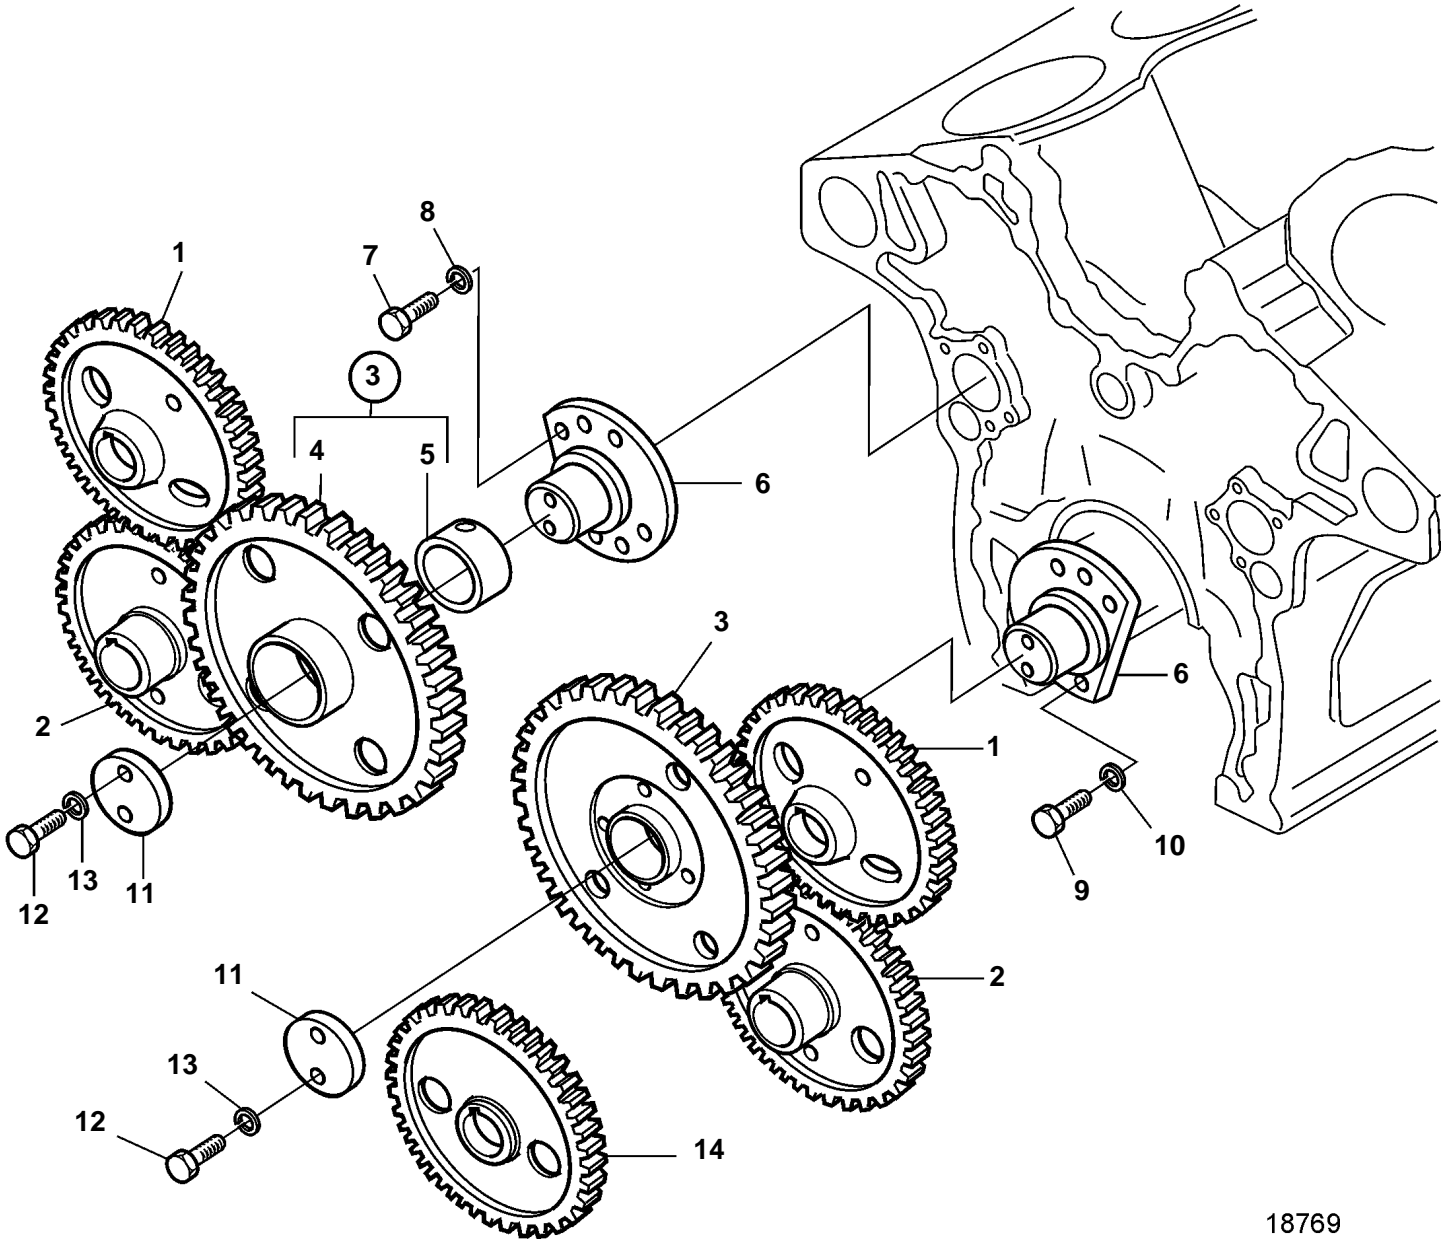

D34A-MT, D34A-MS

18769

D34A-MT, D34A-MS

REF	PART NO.	QTY	DESCRIPTION
1	3833584	2	Camshaft gear
2	3833599	2	Gear
3	3833581	2	Idler gear
4		2	· Idler gear
5	3831693	2	· Bushing
6	3834503	2	Shaft
7	3831603	7	Screw
8	3832245	7	Spring washer
9	3835726	1	Screw
10	3832245	1	Spring washer
11	3831631	2	Plate
12	3832042	4	Screw
13	3832233	4	Spring washer
14	3833600	1	Gear