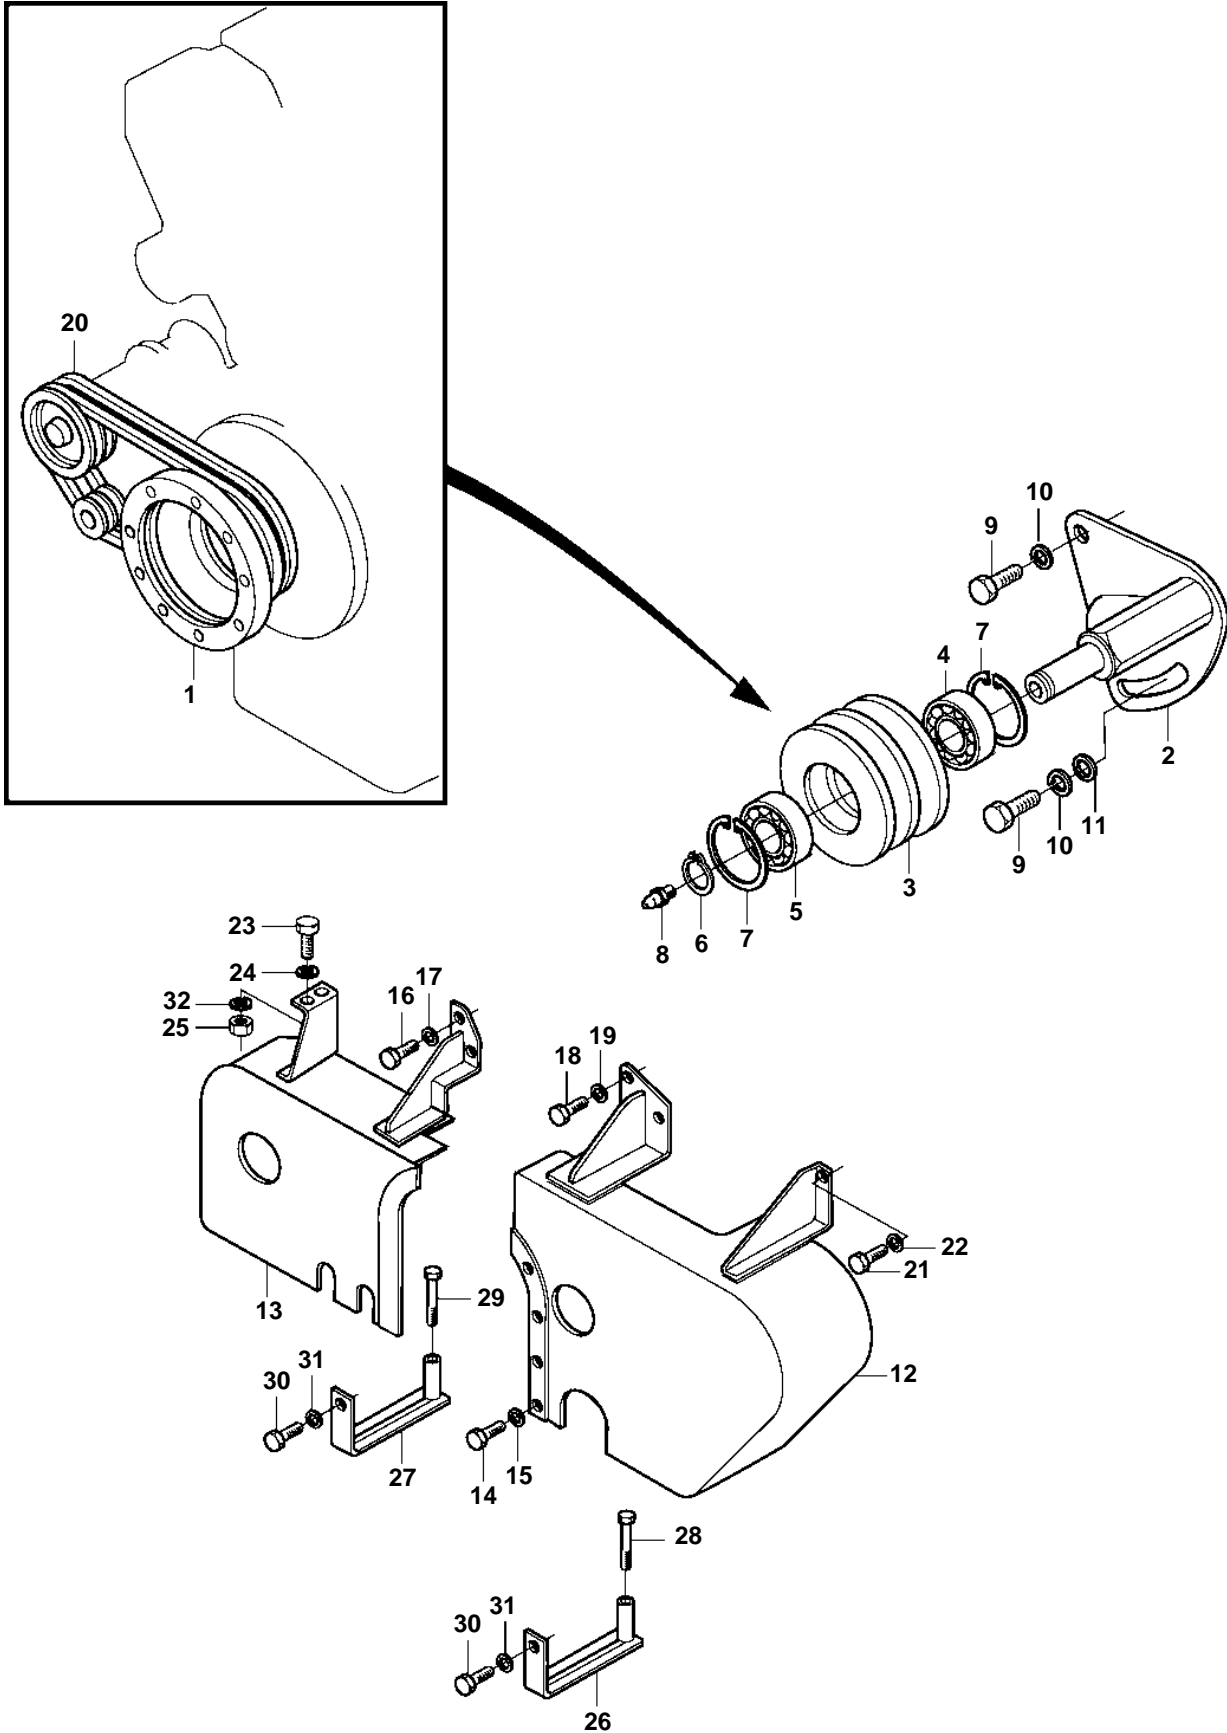

D34A-MT

D34A-MT

REF	PART NO.	QTY	DESCRIPTION	NOTES
1	3836840	1	Pulley	
2	3836849	1	Bracket	
3	3836850	1	Tension pulley	
4	3832165	1	Bearing	(3836851)
5	3836852	1	Bearing	
6	3832018	1	Snap ring	
7	3836853	2	Snap ring	
8	3836854	1	Nipple	
9	3832044	1	Screw	
10	3832233	1	Spring washer	
11	3836855	1	Washer	
12	3836860	1	Belt protector	P
13	3836856	1	Belt protector	SB
14	3836861	4	Screw	
15	3832233	4	Spring washer	
16	3836670	2	Screw	
17	3832245	2	Spring washer	
18	3835726	2	Screw	
19	3832245	2	Spring washer	
20	3836467	1	V-belt	L=1865mm
21	3832042	2	Screw	
22	3832233	2	Spring washer	
23	3832045	2	Screw	
24	3832233	2	Spring washer	
25	3832211	2	Nut	
26	3836862	1	Stay	P
27	3836857	1	Stay	SB
28	3832107	1	Screw	
29	3831599	1	Screw	
30	3836859	2	Screw	
31	3832225	2	Spring washer	
32	3832233	2	Spring washer	