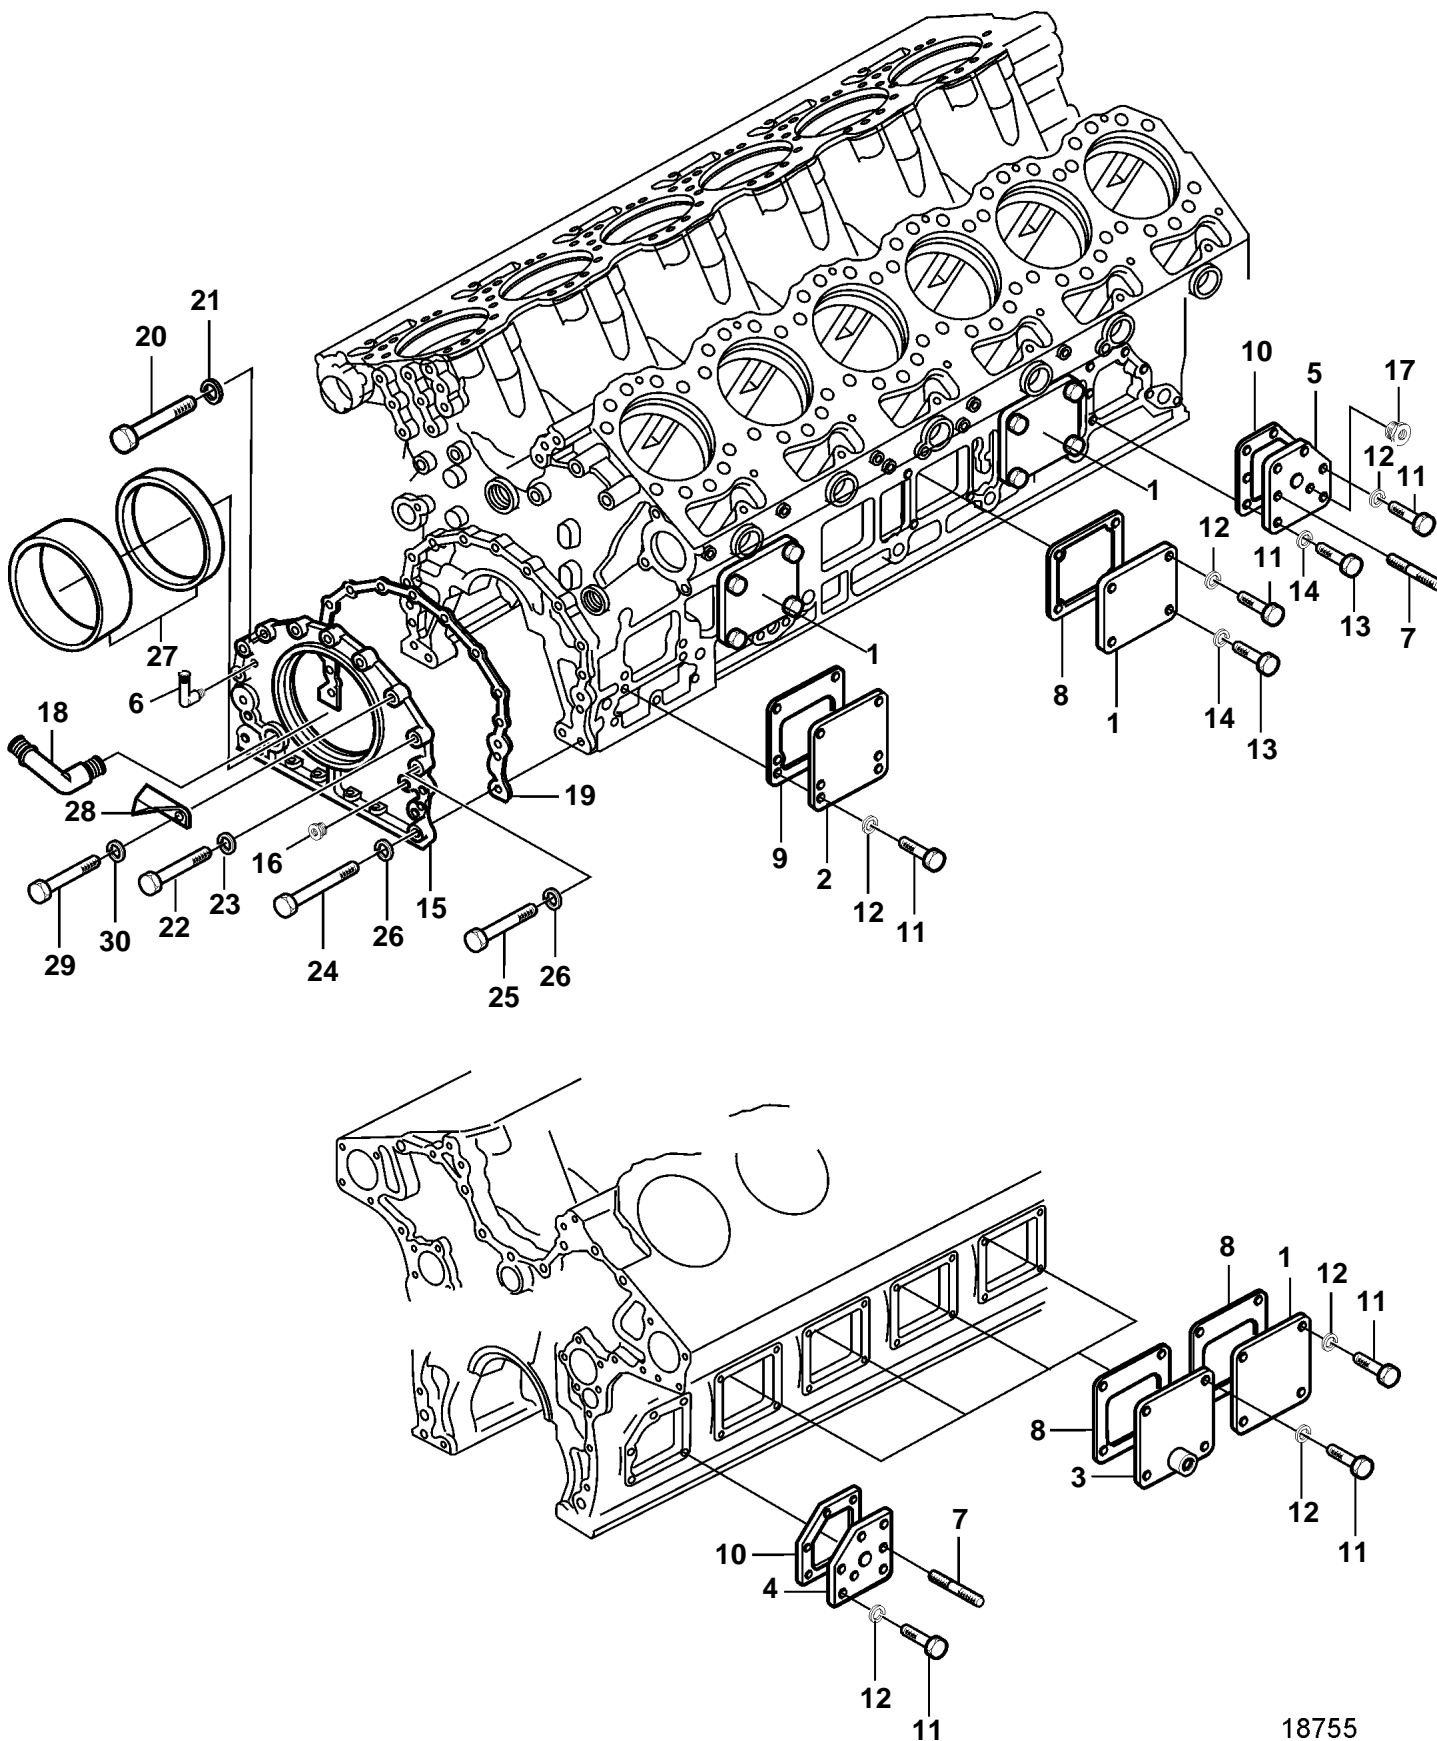

D34A-MT, D34A-MS

D34A-MT, D34A-MS

REF	PART NO.	QTY	DESCRIPTION
1	3833394	6	Cover
2	3833397	1	Cover
3	3833396	1	Cover
4	3833401	1	Cover
5	3833400	1	Cover
6	3832112	1	Elbow union
7	3834747	4	Stud
8	3837095	8	Gasket
9	3836817	1	Gasket
10	3836818	2	Gasket
11	3834954	38	Screw
12	3832245	38	Spring washer
13	3831575	2	Screw
14	3832245	2	Spring washer
15	3833384	1	Cover
16	3831858	1	Plug
17	3831545	1	Plug
18	3832121	1	Elbow union
19	3836819	1	Gasket
20	3831605	7	Screw
21	3832245	7	Spring washer
22	3831603	2	Screw
23	3832245	2	Spring washer
24	3832108	1	Screw
25	3831605	1	Screw
26	3832245	2	Spring washer
27	3587805	1	Sealing ring
28	3836820	1	Setting indicator
29	3831605	2	Screw
30	3832245	2	Spring washer