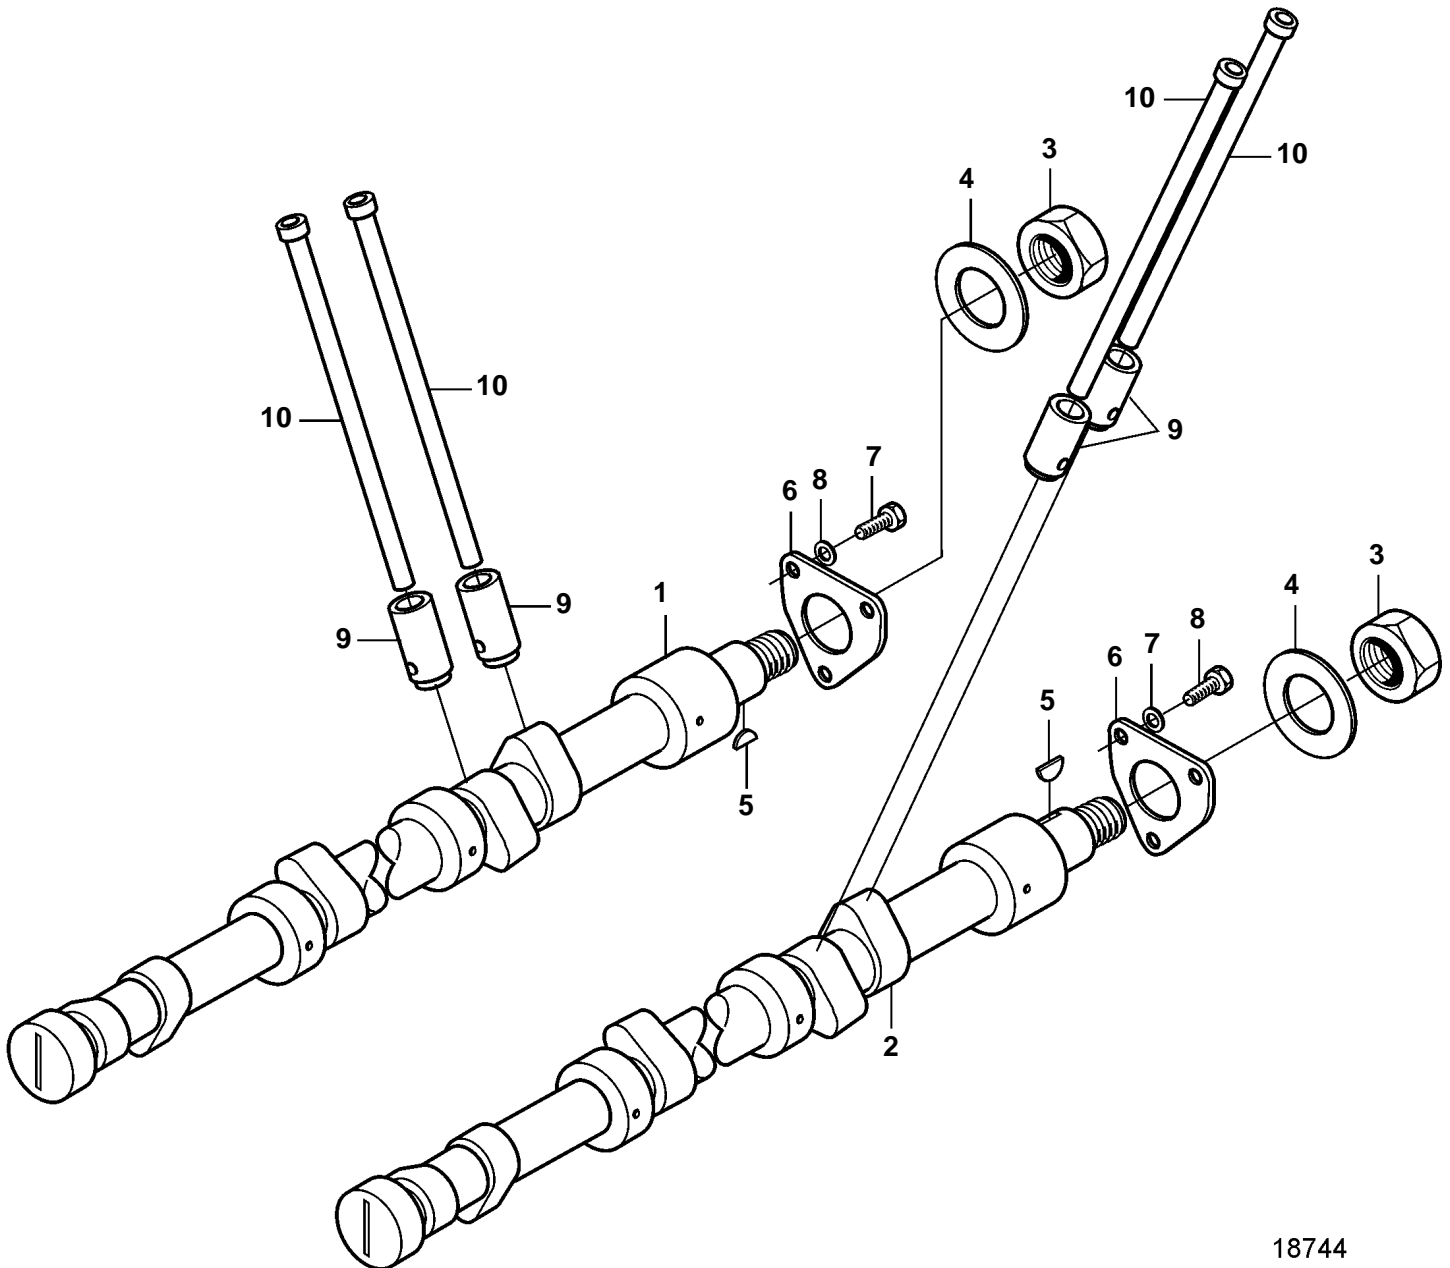

D34A-MT, D34A-MS

18744

D34A-MT, D34A-MS

REF	PART NO.	QTY	DESCRIPTION
1	3833105	1	Camshaft, right
2	3833102	1	Camshaft, left
3	3833807	2	Nut
4	3834861	2	Washer
5	3832286	2	Woodruff key
6	3834206	2	Plate
7	3831605	6	Screw
8	3832245	6	Spring washer
9	3834761	24	Lifter
10	3834388	24	Push rod, cylinder head