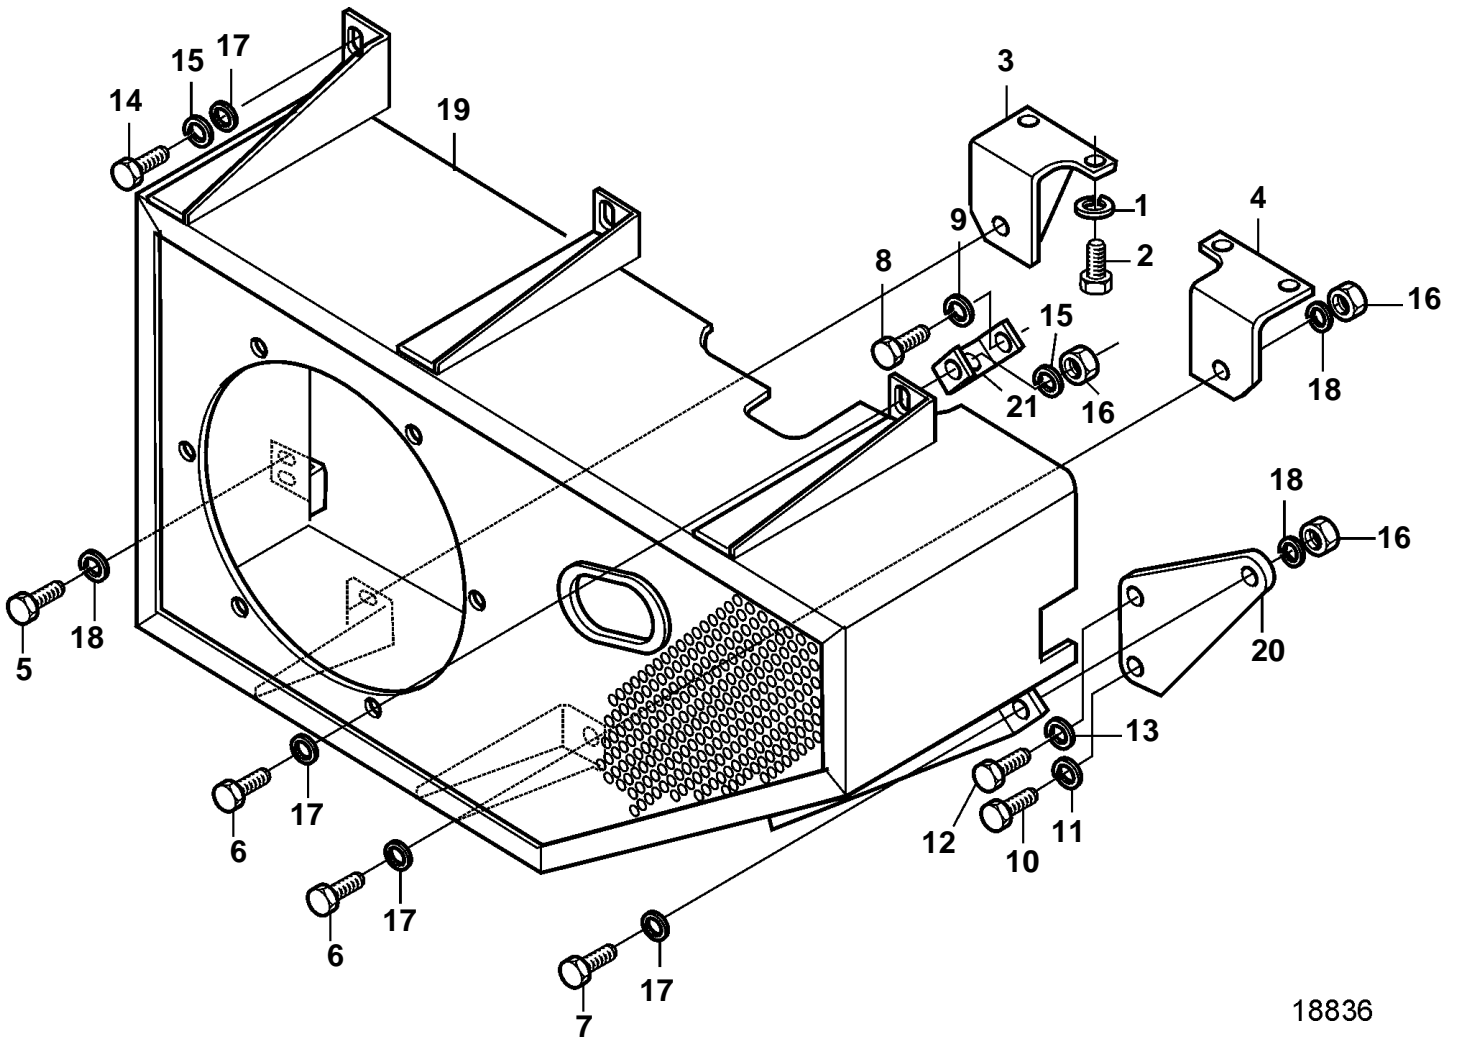

D34A-MS

18836

D34A-MS

REF	PART NO.	QTY	DESCRIPTION	NOTES
1	3836448	4	Screw, oil sump	
2	3832233	4	Spring washer	
3	3836863	1	Stay	S.B
4	3836864	1	Stay	P
5	3832042	2	Screw	
6	3832044	3	Screw	
7	3832045	1	Screw	
8	3832042	1	Screw	
9	3832233	1	Spring washer	
10	3832044	1	Screw	
11	3832233	1	Spring washer	
12	3832063	1	Screw	
13	3832245	1	Spring washer	
14	3836670	2	Screw	
15	3832245	2	Spring washer	
16	3832196	4	Lock nut	
17	3832214	6	Washer	
18	3832233	6	Spring washer	
19	3836865	1	Belt protector	
20	3836866	1	Plate	
21	3836867	1	Stay	