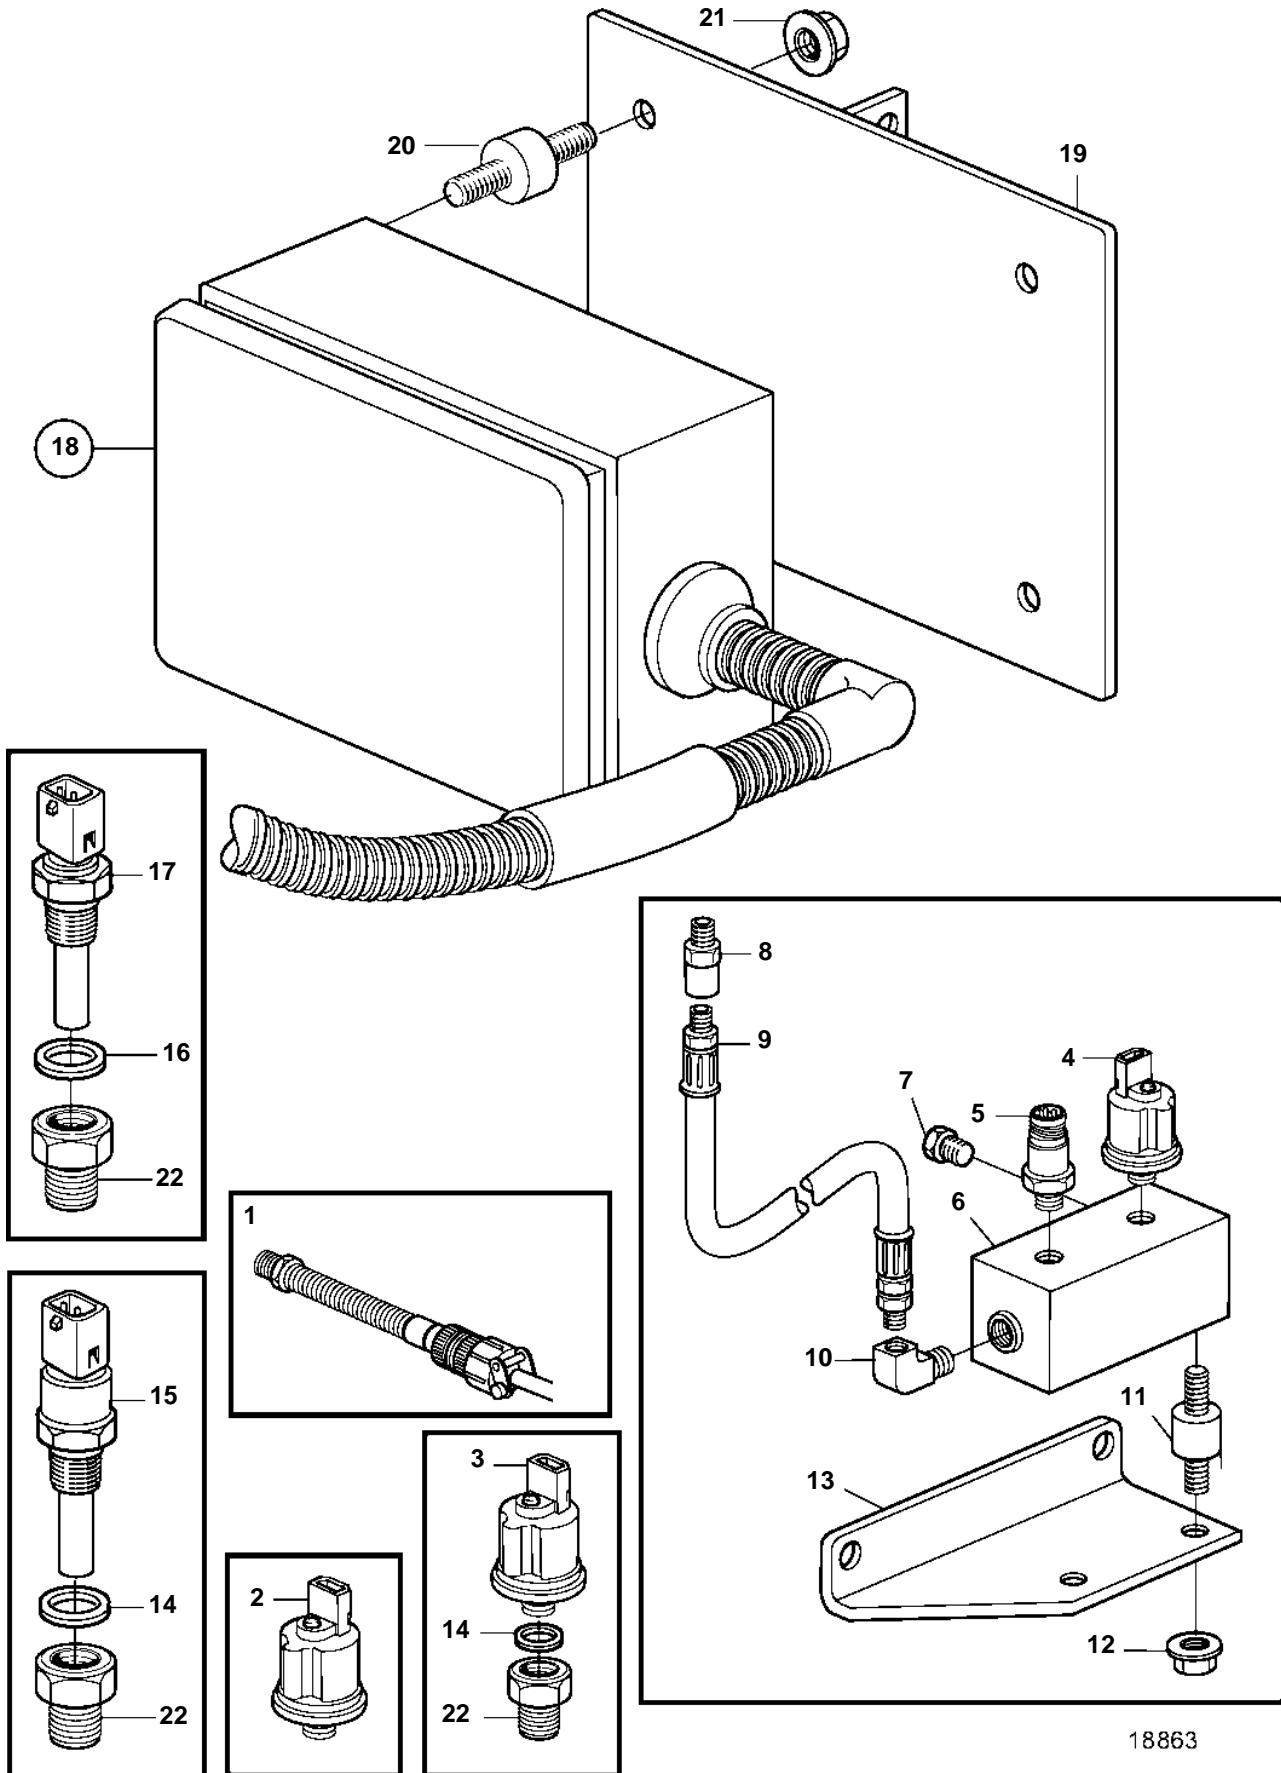

D34A-MT, D34A-MS

18863

D34A-MT, D34A-MS

REF	PART NO.	QTY	DESCRIPTION	SEE SEC.	NOTES
1	863618	1	Impulse sensor		
2	866839	1	Pressure sensor, oil pressure-reverse gear		0-30bar
3	866837	1	Pressure sensor, turbo		
4	866836	1	Pressure sensor, oil-engine		
5	20382506	1	Breaker		
6	3835882	1	Valve body		
7	479979	1	Plug		
8	180009	1	Nipple		
9	3826006	1	Hose		L=550mm
10	957107	1	Elbow nipple		
11	3574797	2	Rubber cushion		
12	949278	2	Lock nut		
13		1	Bracket		
14	11998	1	Gasket		
15	858229	1	Thermo monitor, coolant water		
16	11998	1	Gasket		
17	862567	1	Temperature sensor, coolant water		
18		1	Wiring harness		
				5278	
19		1	Bracket		
20	3574797	4	Rubber cushion		
21	945407	4	Flange nut		
22	3836036	2	Adapter		