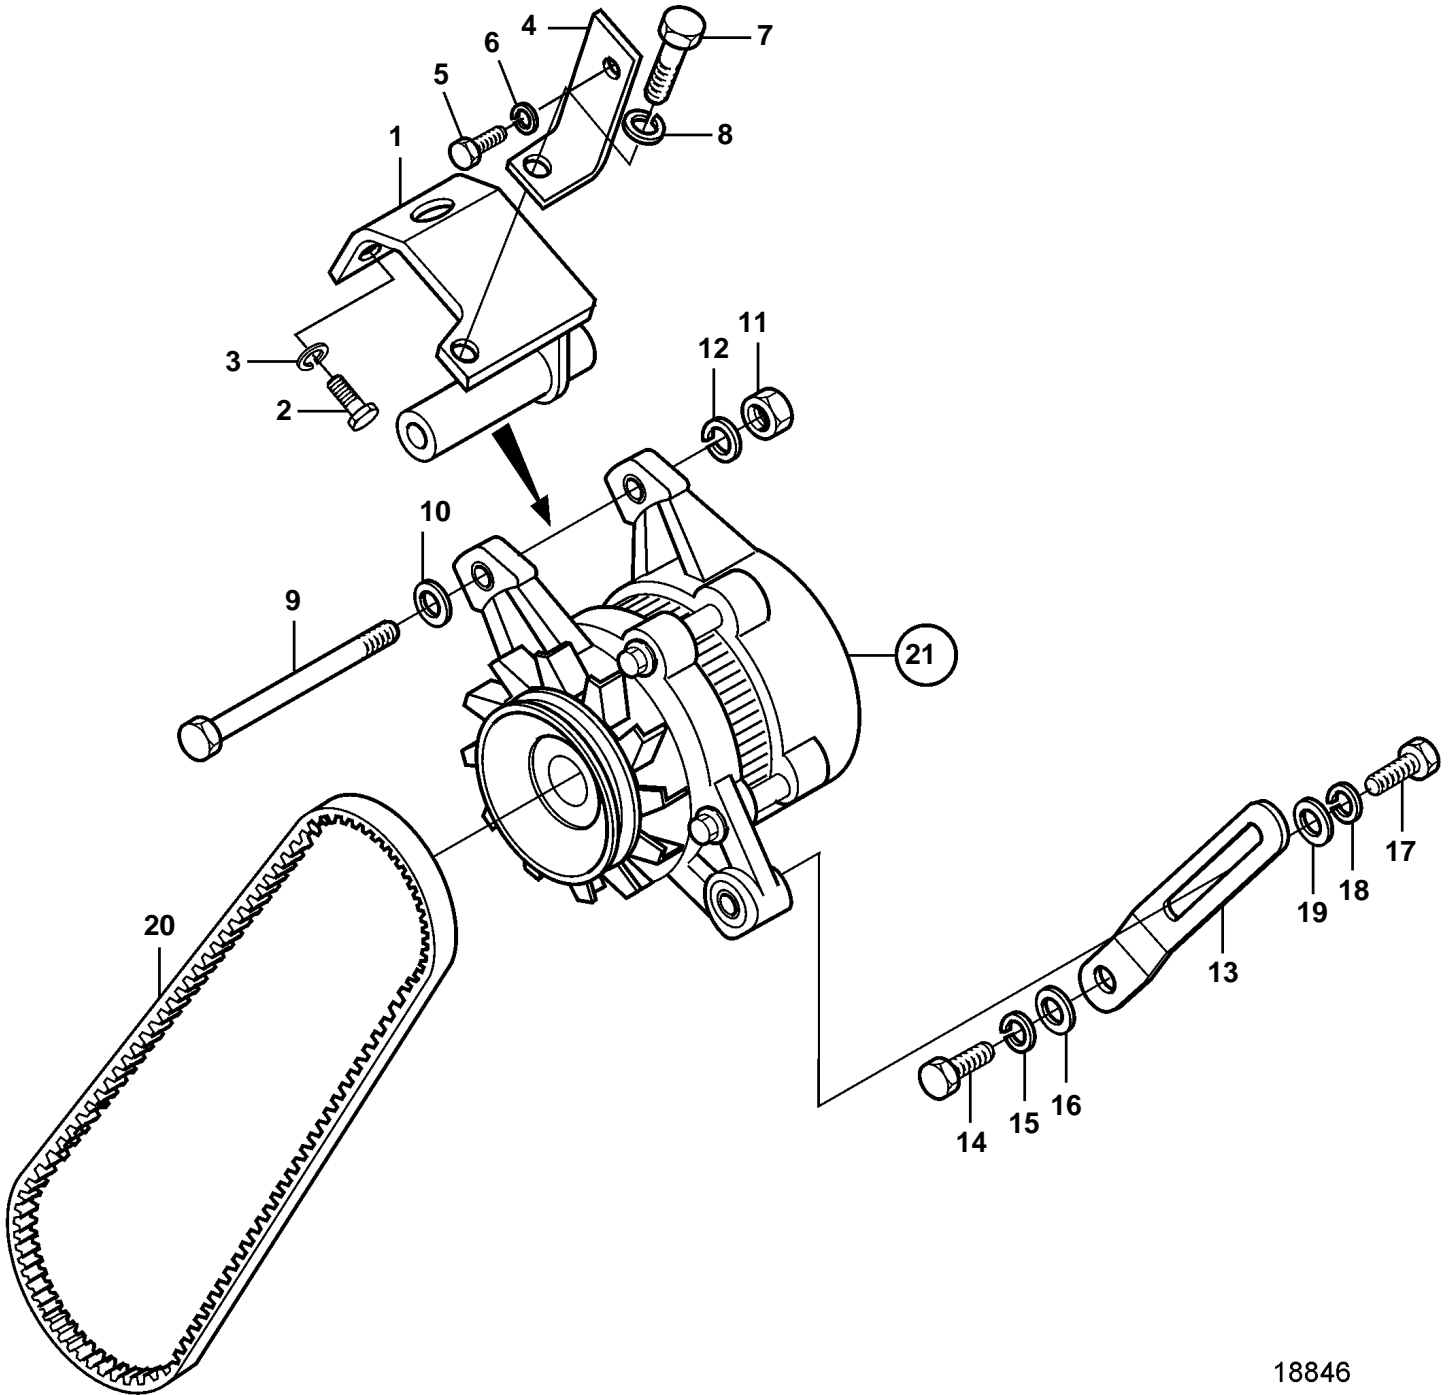

D34A-MS

18846

D34A-MS

REF	PART NO.	QTY	DESCRIPTION	SEE SEC.	NOTES
1	3833021	1	Alternator bracket		
2	3831575	2	Screw		
3	3832233	2	Spring washer		
4	3834679	1	Stay		
5	3831575	1	Screw		
6	3832233	1	Spring washer		
7	3832042	1	Screw		
8	3832233	1	Spring washer		
9	3831553	1	Screw		
10	3832218	1	Washer		
11	3832199	1	Lock nut		
12	3832245	1	Spring washer		
13	3834220	1	Adjusting plate		
14	3831616	1	Screw		
15	3832277	1	Spring washer		
16	3832222	1	Washer		
17	3832058	1	Screw		
18	3832245	1	Spring washer		
19	3834859	1	Washer		
20	3837991	1	V-belt		L=890mm
21	3832150	1	Alternator		
				5001	