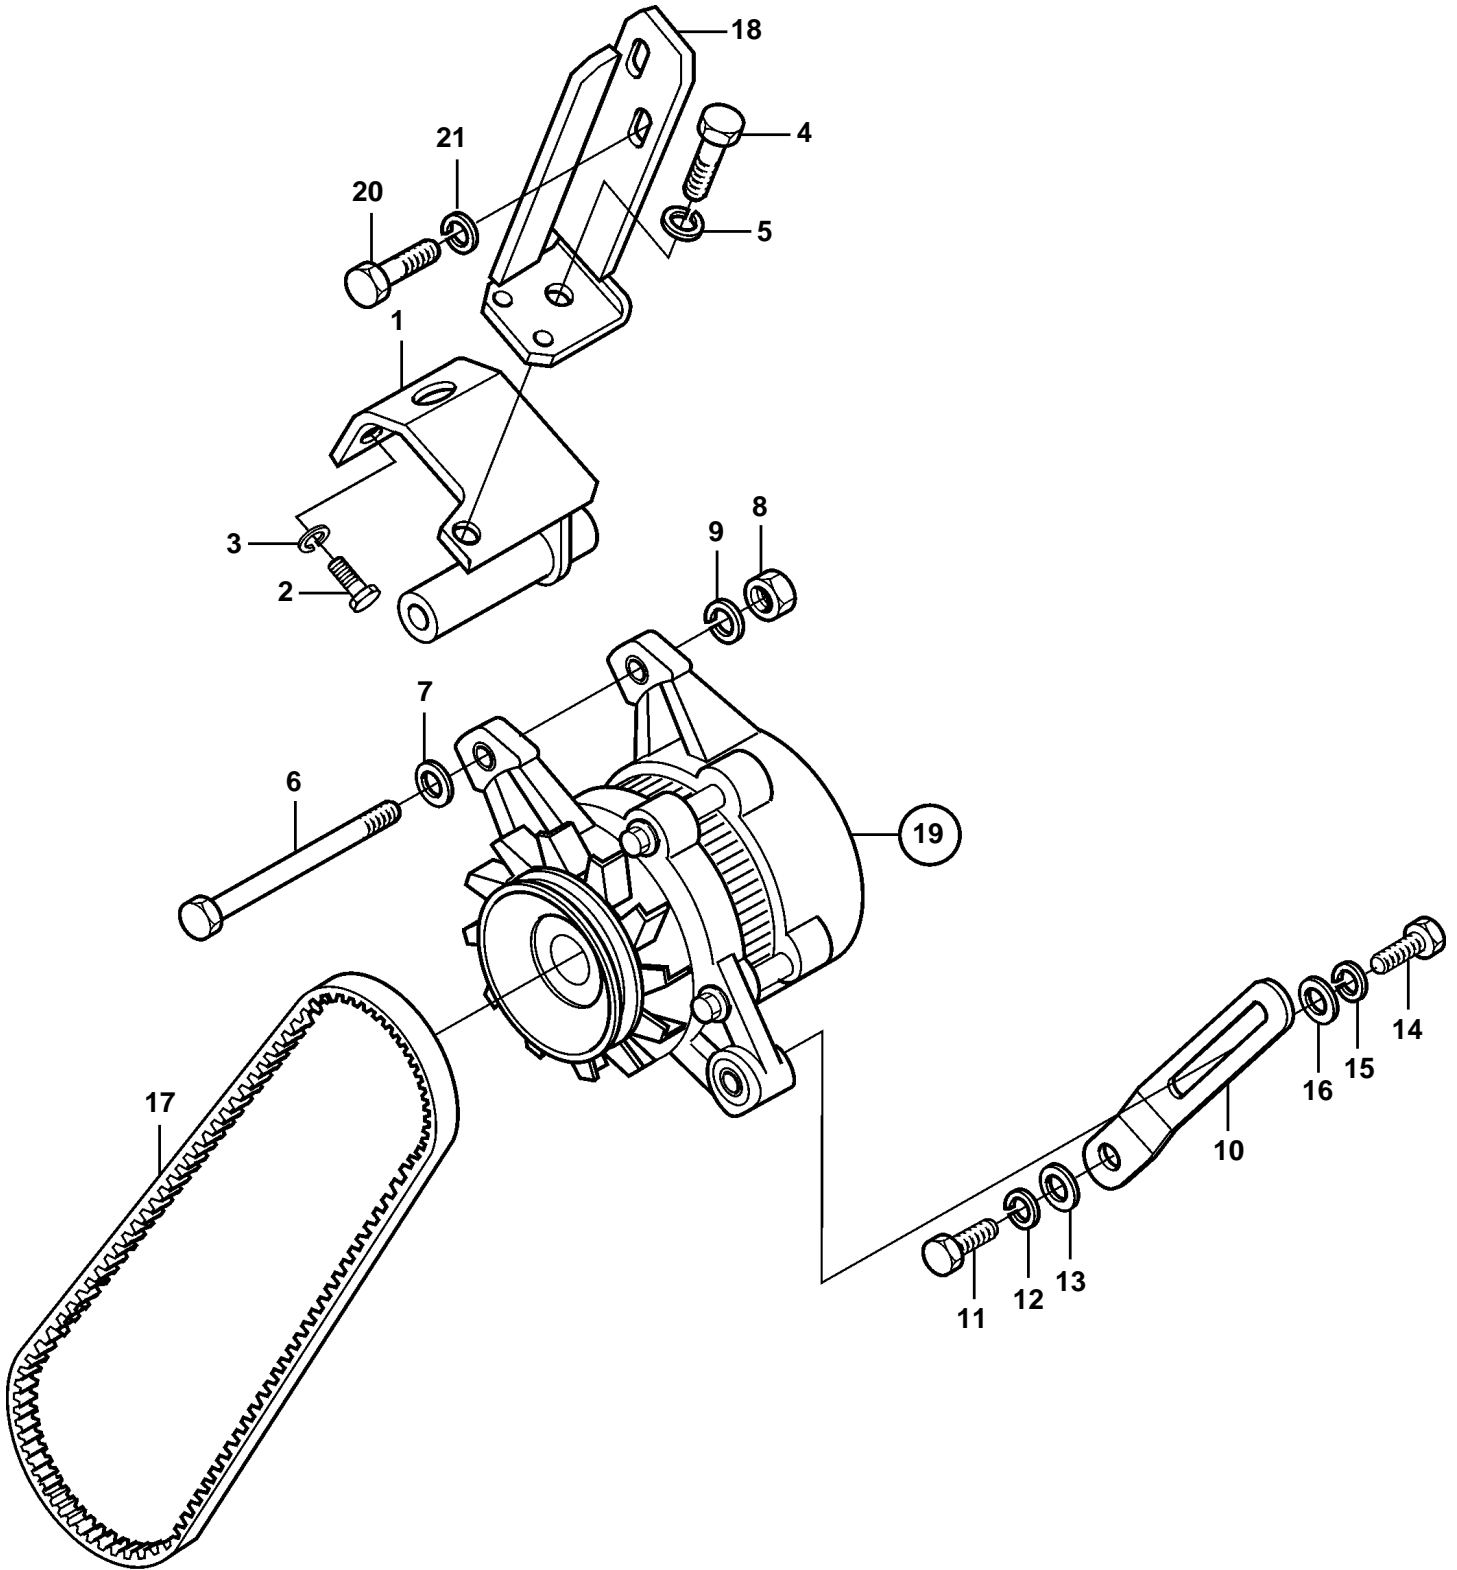

D34A-MT

D34A-MT

REF	PART NO.	QTY	DESCRIPTION	SEE SEC.	NOTES
1	3833021	1	Alternator bracket		
2	3831575	1	Screw		
3	3832233	1	Spring washer		
4	3832042	1	Screw		
5	3832233	1	Spring washer		
6	3831553	1	Screw		
7	3832218	1	Washer		
8	3832199	1	Lock nut		
9	3832245	1	Spring washer		
10	3834220	1	Adjusting plate		
11	3831616	1	Screw		
12	3832277	1	Spring washer		
13	3832222	1	Washer		
14	3832063	1	Screw		
15	3832245	1	Spring washer		
16	3834859	1	Washer		
17	3837991	1	V-belt		L=890mm
18	3834694	1	Stay		
19	3832150	1	Alternator		
				5001	
20	3831575	2	Screw		
21	3832233	2	Spring washer		