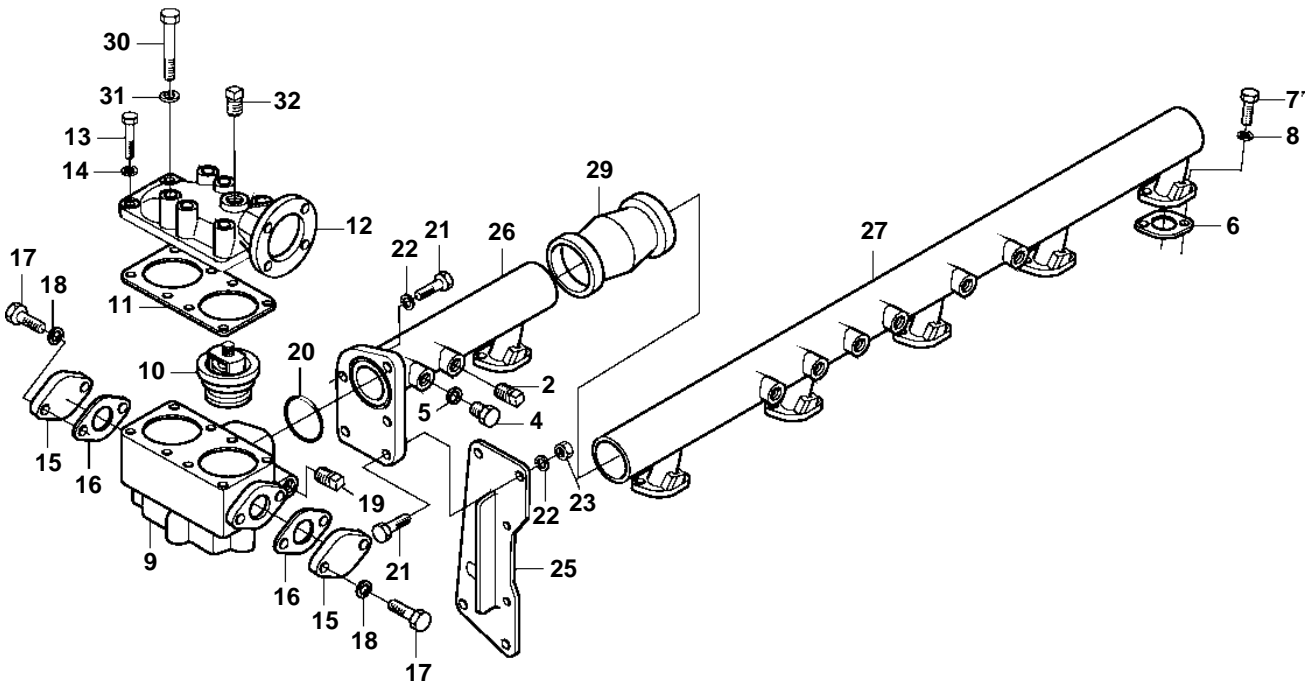

D34A-MT

D34A-MT

REF	PART NO.	QTY	DESCRIPTION
1	3836947	1	Water pipe, front, S.B
2	3836829	1	Plug
3	3832104	1	Plug
4	3832064	2	Plug
5	3831595	2	Sealing washer
6	3837684	12	Gasket
7	3832045	24	Screw
8	3832233	24	Spring washer
9	3833162	2	Thermostat housing
10	3836480	4	Thermostat
11	3836474	2	Gasket
12	3836948	2	Cover
13	3832038	4	Screw
14	3832225	4	Spring washer
15	3833320	4	Cover
16	3835121	4	Gasket
17	3832044	8	Screw
18	3832233	8	Spring washer
19	3832104	4	Plug
20	3831977	2	O-ring
21	3832045	10	Screw
22	3832233	10	Spring washer
23	3832196	4	Lock nut
24	3836949	1	Stay
25	3836950	1	Stay
26	3836951	1	Water pipe, front, P
27	3836952	1	Water pipe, rear, P
28	3836953	1	Water pipe, rear, S.B
29	3833296	2	Clutch
30	3836954	12	Screw
31	3832225	12	Spring washer
32	3836541	2	Plug