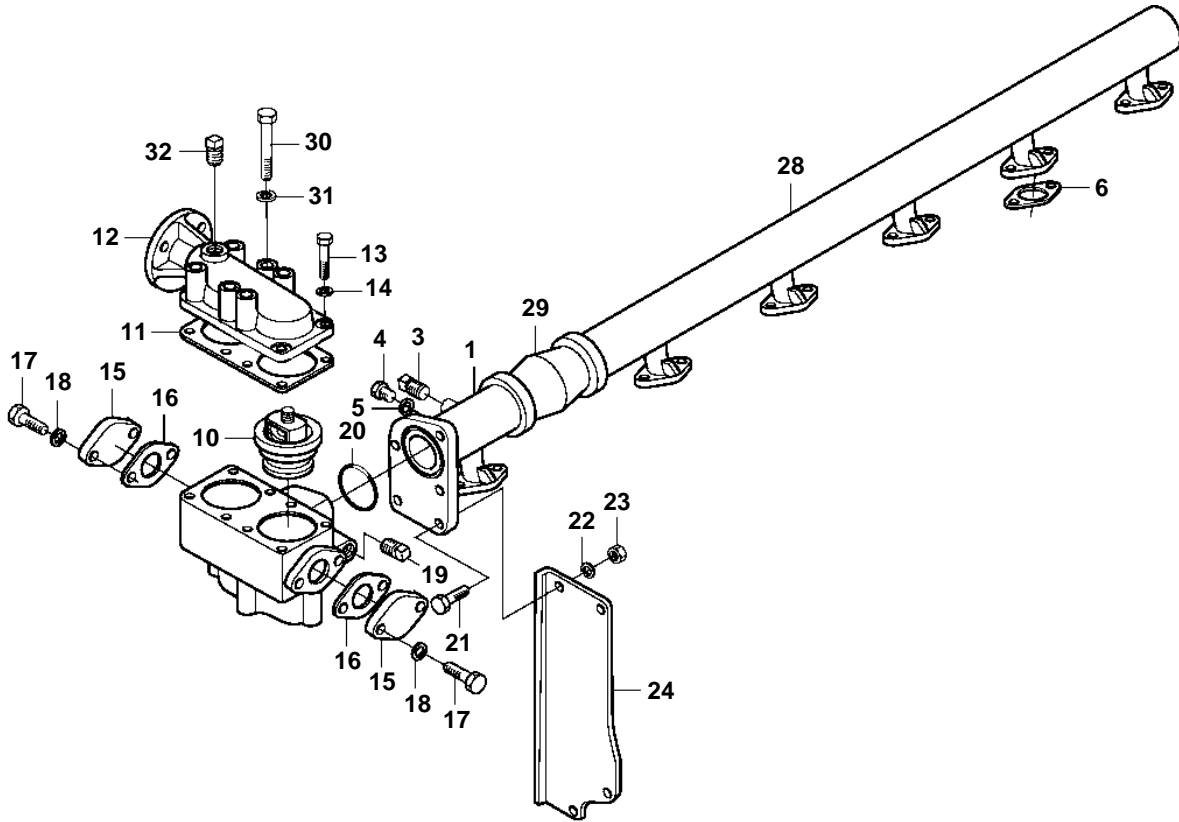

D34A-MT

D34A-MT

REF	PART NO.	QTY	DESCRIPTION
1	3836947	1	Water pipe, front, S.B
2	3836829	1	Plug
3	3832104	1	Plug
4	3832064	2	Plug
5	3831595	2	Sealing washer
6	3837684	12	Gasket
7	3832045	24	Screw
8	3832233	24	Spring washer
9	3833162	2	Thermostat housing
10	3836480	4	Thermostat
11	3836474	2	Gasket
12	3836948	2	Cover
13	3832038	4	Screw
14	3832225	4	Spring washer
15	3833320	4	Cover
16	3835121	4	Gasket
17	3832044	8	Screw
18	3832233	8	Spring washer
19	3832104	4	Plug
20	3831977	2	O-ring
21	3832045	10	Screw
22	3832233	10	Spring washer
23	3832196	4	Lock nut
24	3836949	1	Stay
25	3836950	1	Stay
26	3836951	1	Water pipe, front, P
27	3836952	1	Water pipe, rear, P
28	3836953	1	Water pipe, rear, S.B
29	3833296	2	Clutch
30	3836954	12	Screw
31	3832225	12	Spring washer
32	3836541	2	Plug