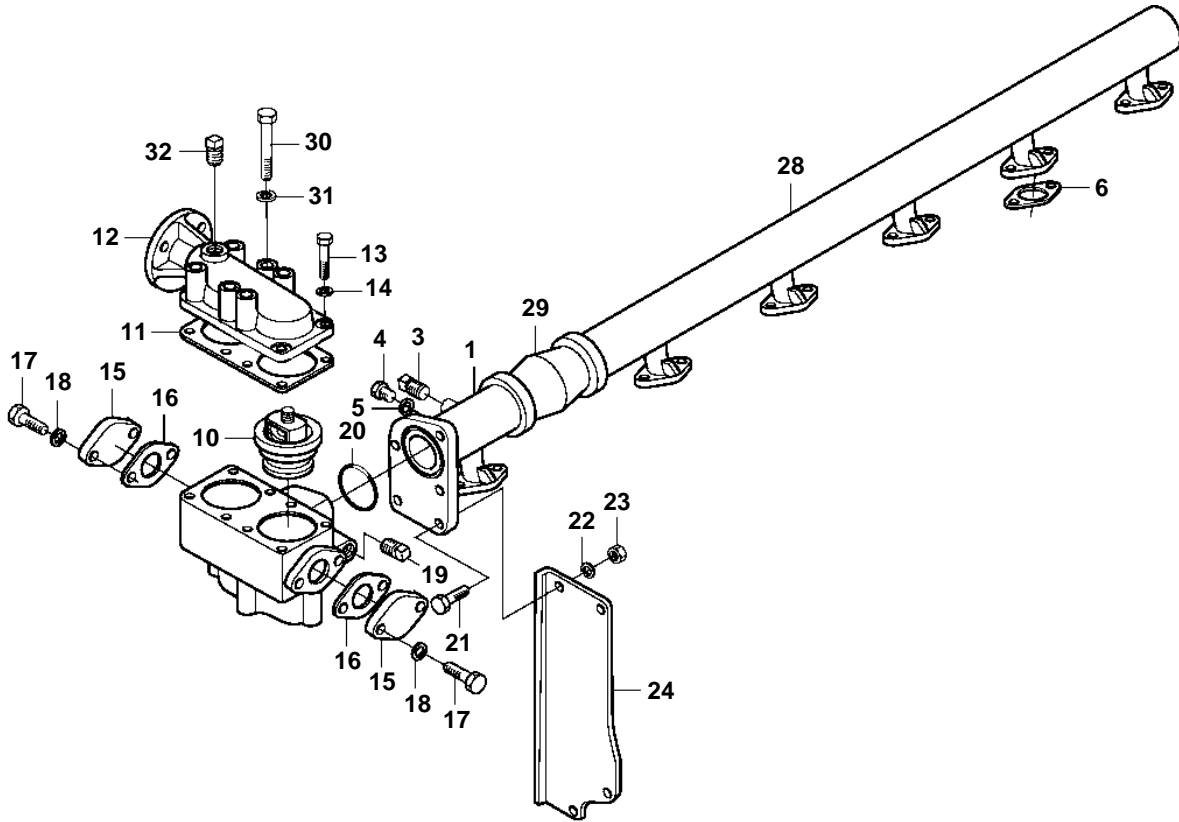

D34A-MT

18791

D34A-MT

REF	PART NO.	QTY	DESCRIPTION
1	3836947	1	Water pipe, front, S.B
2	3836829	1	Plug
3	3832104	1	Plug
4	3832064	2	Plug
5	3831595	2	Sealing washer
6	3837684	12	Gasket
7	3832045	24	Screw
8	3832233	24	Spring washer
9	3833162	2	Thermostat housing
10	3836480	4	Thermostat
11	3836474	2	Gasket
12	3836948	2	Cover
13	3832038	4	Screw
14	3832225	4	Spring washer
15	3833320	4	Cover
16	3835121	4	Gasket
17	3832044	8	Screw
18	3832233	8	Spring washer
19	3832104	4	Plug
20	3831977	2	O-ring
21	3832045	10	Screw
22	3832233	10	Spring washer
23	3832196	4	Lock nut
24	3836949	1	Stay
25	3836950	1	Stay
26	3836951	1	Water pipe, front, P
27	3836952	1	Water pipe, rear, P
28	3836953	1	Water pipe, rear, S.B
29	3833296	2	Clutch
30	3836954	12	Screw
31	3832225	12	Spring washer
32	3836541	2	Plug