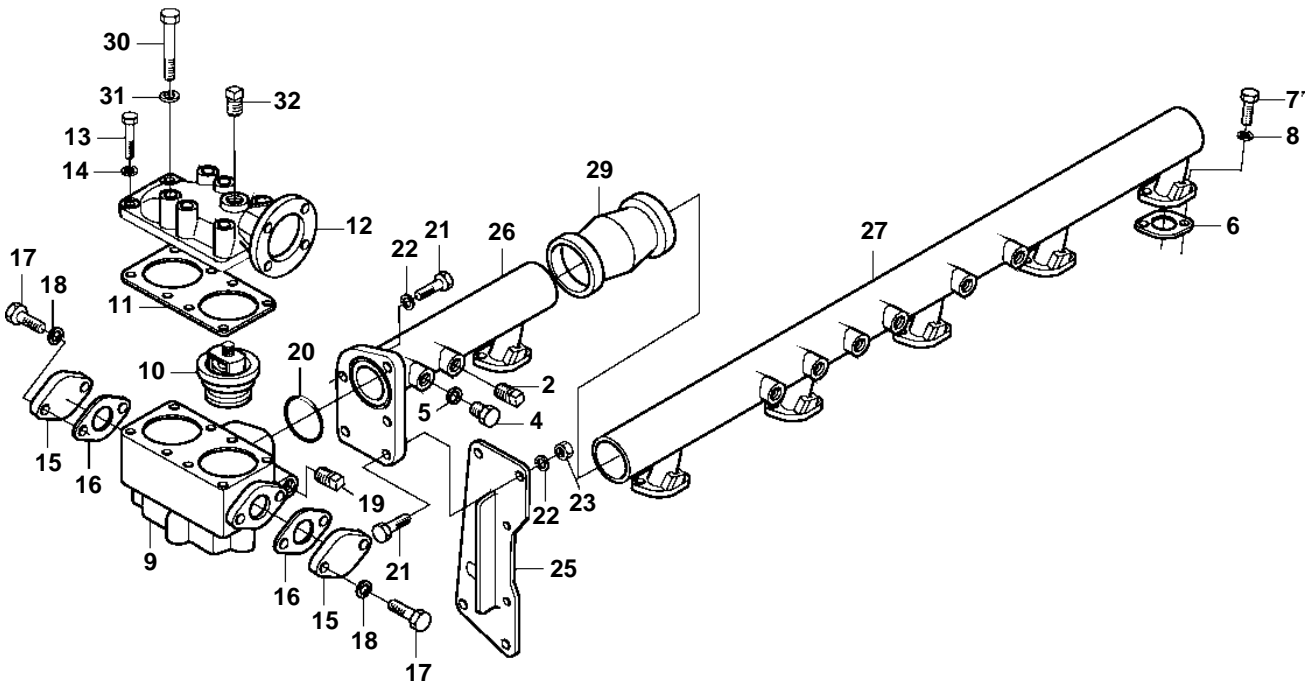

D34A-MT

18791

D34A-MT

REF	PART NO.	QTY	DESCRIPTION
1	3836947	1	Water pipe, front, S.B
2	3836829	1	Plug
3	3832104	1	Plug
4	3832064	2	Plug
5	3831595	2	Sealing washer
6	3837684	12	Gasket
7	3832045	24	Screw
8	3832233	24	Spring washer
9	3833162	2	Thermostat housing
10	3836480	4	Thermostat
11	3836474	2	Gasket
12	3836948	2	Cover
13	3832038	4	Screw
14	3832225	4	Spring washer
15	3833320	4	Cover
16	3835121	4	Gasket
17	3832044	8	Screw
18	3832233	8	Spring washer
19	3832104	4	Plug
20	3831977	2	O-ring
21	3832045	10	Screw
22	3832233	10	Spring washer
23	3832196	4	Lock nut
24	3836949	1	Stay
25	3836950	1	Stay
26	3836951	1	Water pipe, front, P
27	3836952	1	Water pipe, rear, P
28	3836953	1	Water pipe, rear, S.B
29	3833296	2	Clutch
30	3836954	12	Screw
31	3832225	12	Spring washer
32	3836541	2	Plug