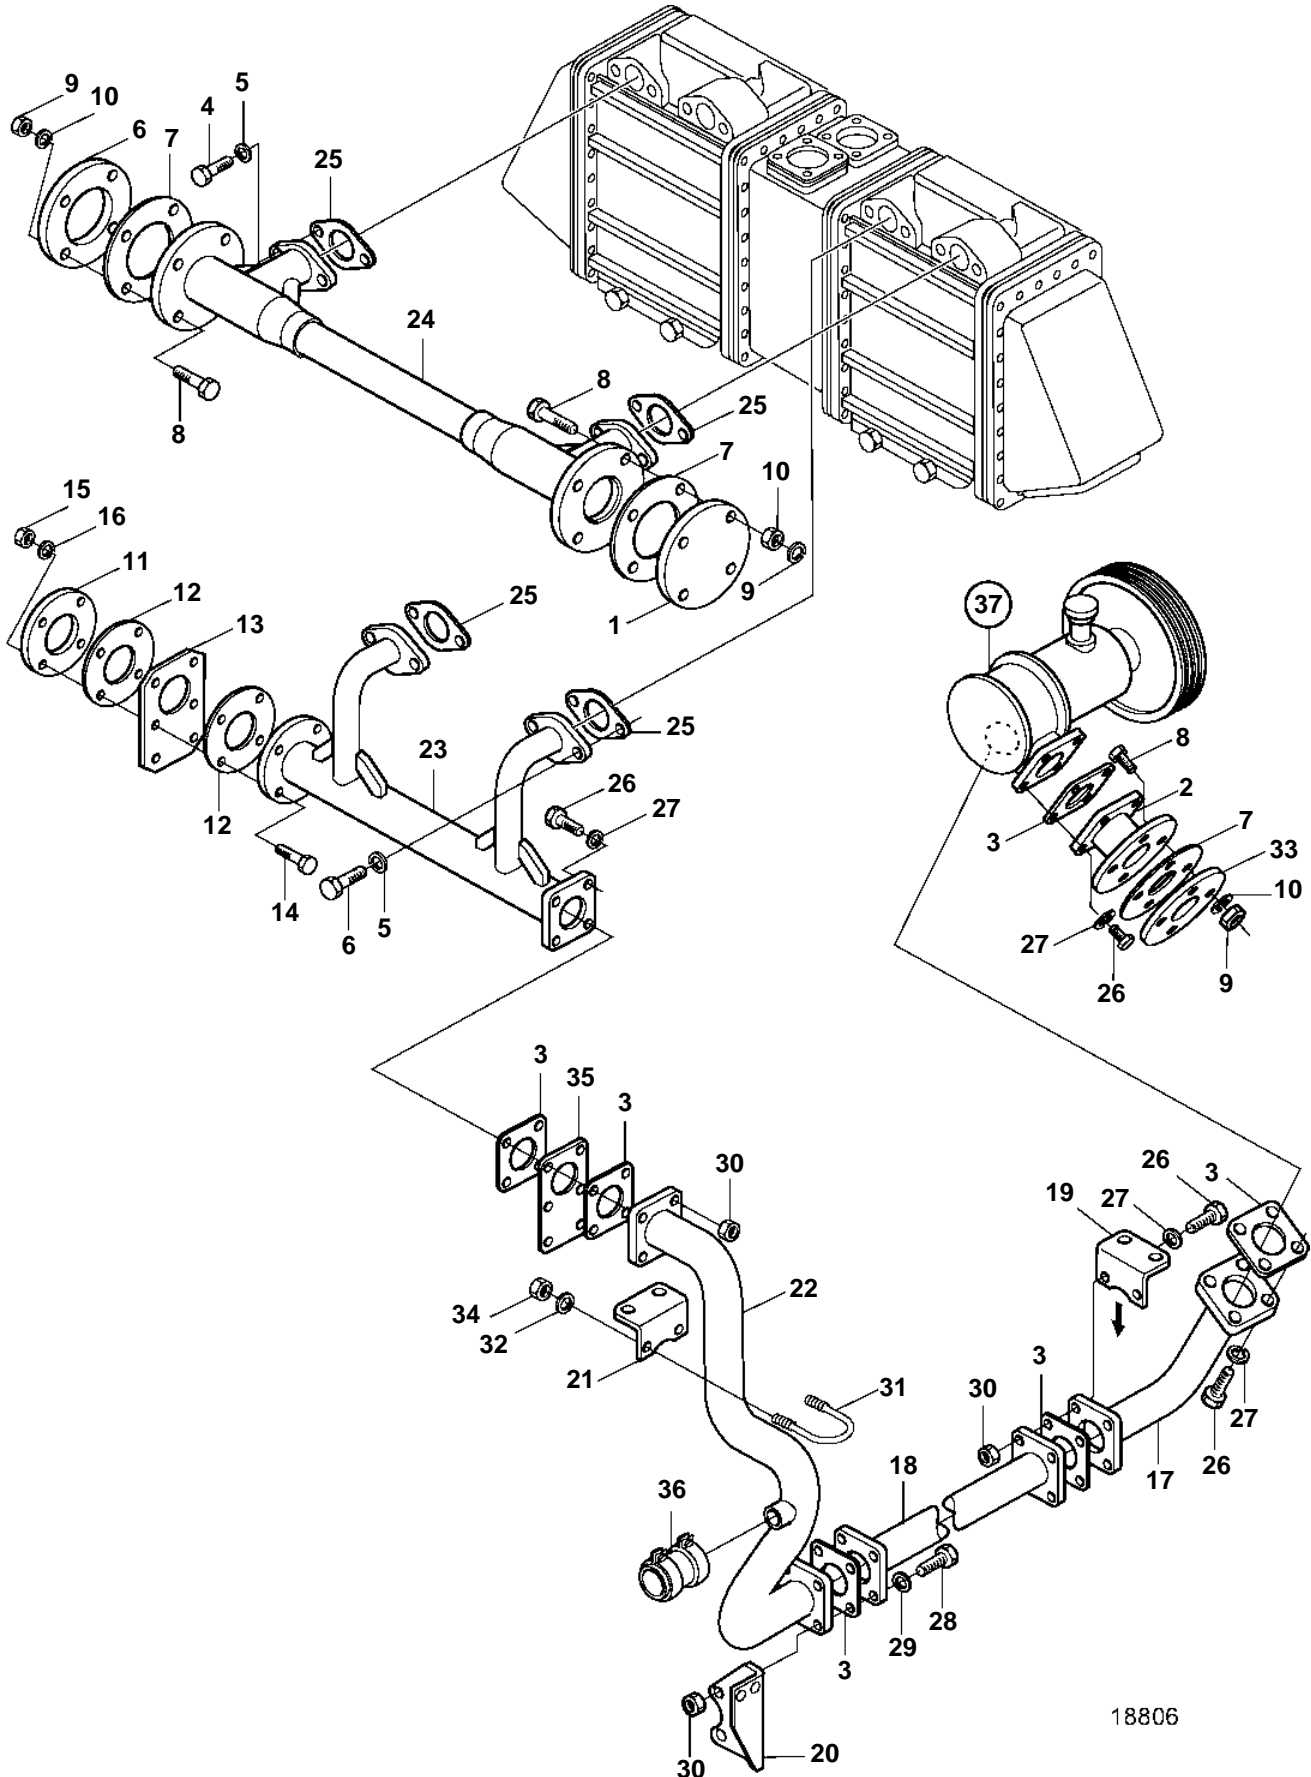

D34A-MT

18806

D34A-MT

REF	PART NO.	QTY	DESCRIPTION	SEE SEC.	NOTES
1	3836978	1	Cover		
2	3836979	1	Water pipe		
3	3833876	6	Gasket		
4	3832056	8	Screw		
5	3832245	8	Spring washer		
6	3833480	1	Flange		
7	3835642	3	Gasket		
8	3831557	12	Screw		
9	3831743	12	Nut		
10	3832282	12	Spring washer		
11	3835049	1	Flange		
12	3835119	2	Gasket		
13	3836980	1	Plate		
14	3836362	4	Screw		
15	3836363	4	Lock nut		
16	3832277	4	Spring washer		
17	3836981	1	Water pipe		
18	3836982	1	Water pipe		
19	3836983	1	Bracket		
20	3836984	1	Bracket		
21	3836985	2	Bracket		
22	3836986	1	Water pipe		
23	3836987	1	Water pipe		
24	3836988	1	Water pipe		
25	3836989	4	Gasket		
26	3832047	10	Screw		
27	3832233	10	Spring washer		
28	3835723	2	Screw		
29	3832233	2	Spring washer		
30	3832196	16	Lock nut		
31	3837091	2	Clamp		(3836990)
32	3832225	4	Spring washer		
33	3836991	1	Flange		
34	3832192	4	Lock nut		
35	3836992	1	Plate		
36	3835641	1	Clutch		
37	3836483	1	Sea water pump		
				5227	