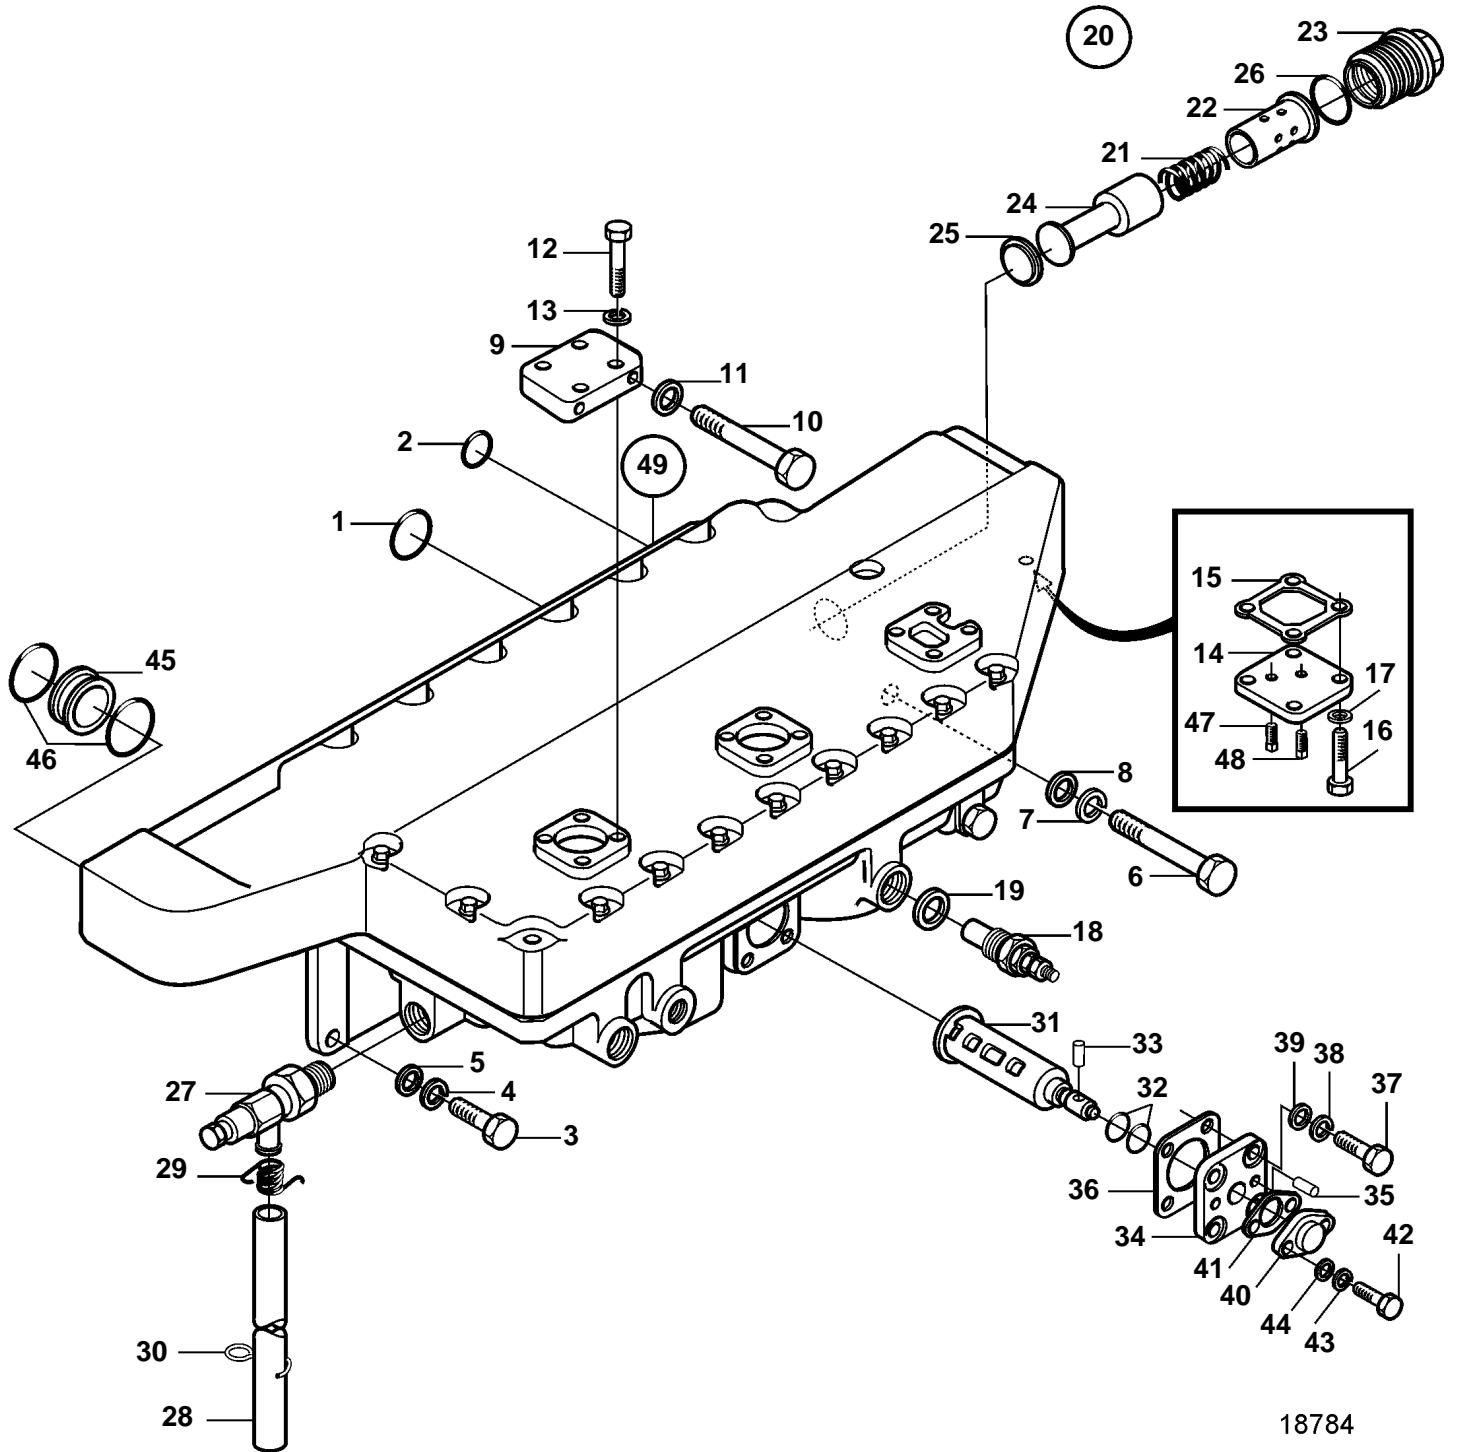

D34A-MT, D34A-MS

## D34A-MT, D34A-MS

REF	PART NO.	QTY	DESCRIPTION	SEE SEC.
1	3831569	2	O-ring	
2	3831566	1	O-ring	
3	3834954	11	Screw	
4	3832233	11	Spring washer	
5	3832214	11	Washer	
6	3832107	2	Screw	
7	3832233	2	Spring washer	
8	3832214	2	Washer	
9	3832999	3	Bracket	
10	3831599	6	Screw	
11	3832214	6	Washer	
12	3831576	12	Screw	
13	3832233	12	Spring washer	
14	3836904	1	Cover	
15	3836905	1	Gasket	
16	3831575	4	Screw	
17	3832233	4	Spring washer	
18	3832148	1	Tank gauge	
19	3831598	1	Sealing washer	
20	3834830	1	Valve kit	
21	3834648	1	· Spring	
22	3834602	1	· Sleeve	
23	3834266	1	· Plug	
24	3834840	1	· Valve	
25	3834341	1	· Retainer	
26	3835114	1	O-ring	
27	3831659	1	Drain cock	
28	3832306	1	Hose	
29	3831614	1	Clamp	
30	3833172	1	Clamp	
31	3833199	1	Tap	
32	3836808	2	O-ring	
33	3831546	1	Screw	
34	3833326	1	Plate	
35	3831846	2	Spring pin	
36	3836906	1	Gasket	
37	3834954	4	Screw	
38	3832233	4	Spring washer	
39	3832214	4	Washer	
40	3833328	1	Cover	
41	3833533	1	Gasket	
42	3832038	2	Screw	
43	3832225	2	Spring washer	
44	3831791	2	Washer	
45	3833673	1	Joint, cylinder block	
46	3832288	2	O-ring	
47	3836829	1	Plug	
48	3836541	1	Plug	
49		1	Oil cooler	
				5192