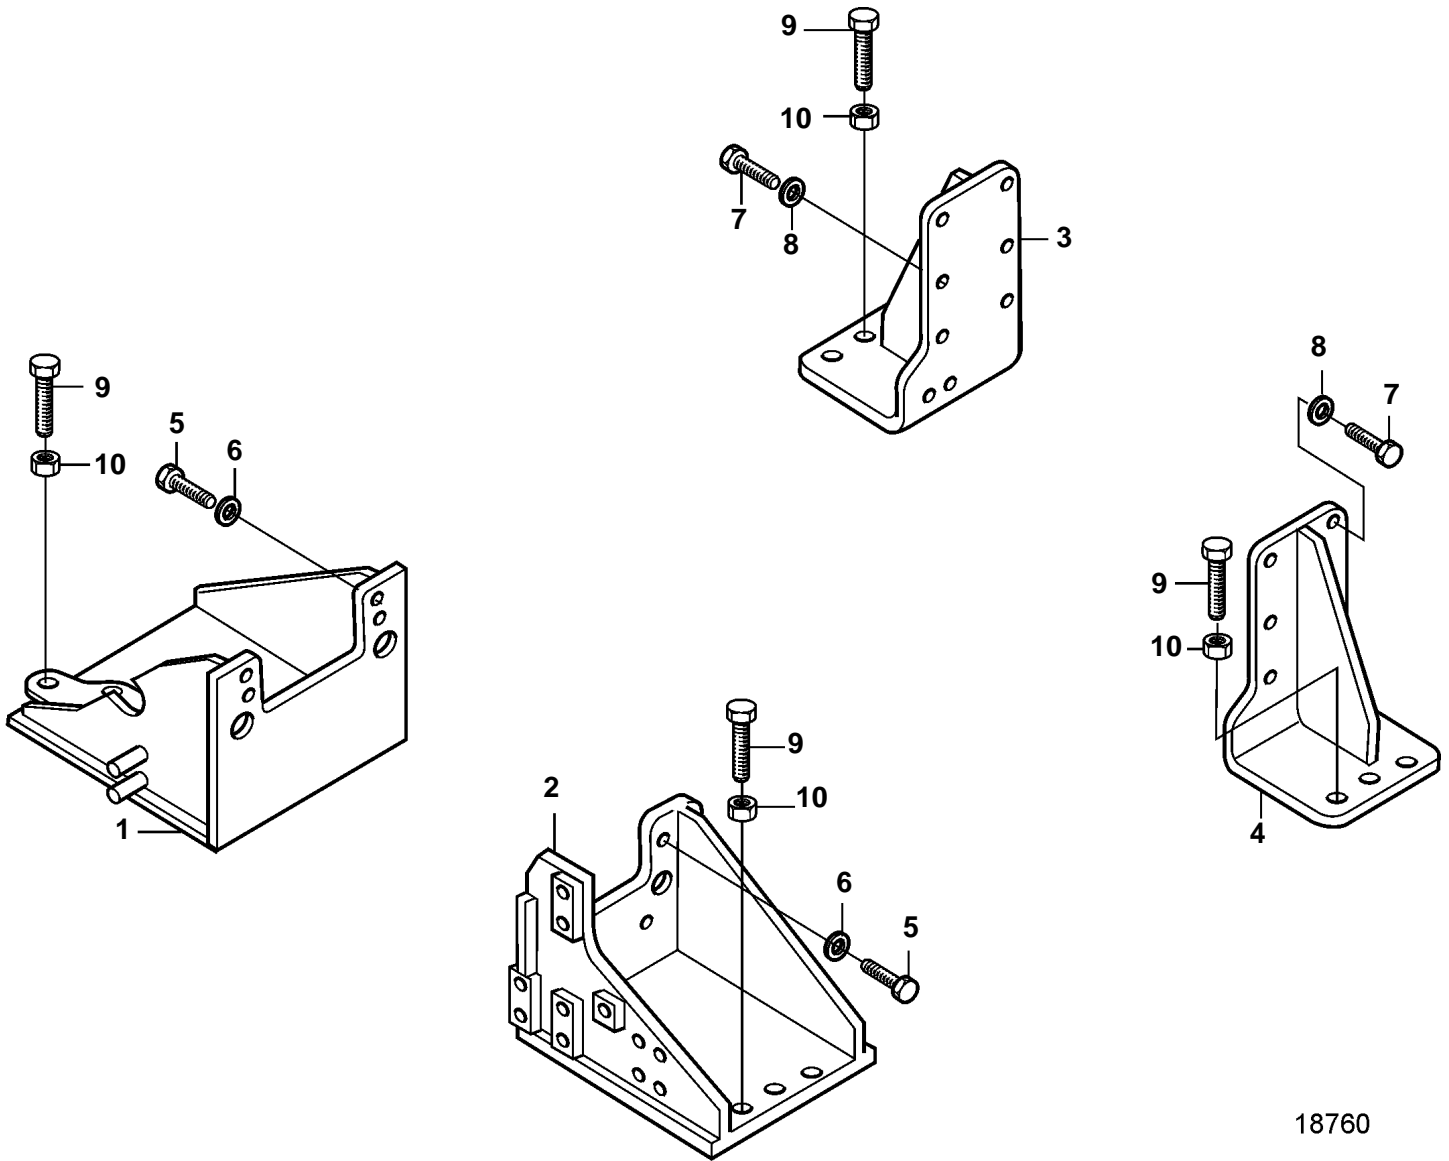

D34A-MT

D34A-MT

REF	PART NO.	QTY	DESCRIPTION	NOTES
1	3836830	1	Bracket, front	S.B
2	3836831	1	Bracket, front	P
3	3836832	1	Bracket, rear	S.B
4	3836833	1	Bracket, rear	P
5	3831563	10	Screw	
6	3831802	10	Spring washer	
7	3831620	8	Screw	
8	3831798	8	Spring washer	
9	3832318	4	Screw	
10	3831749	4	Nut	