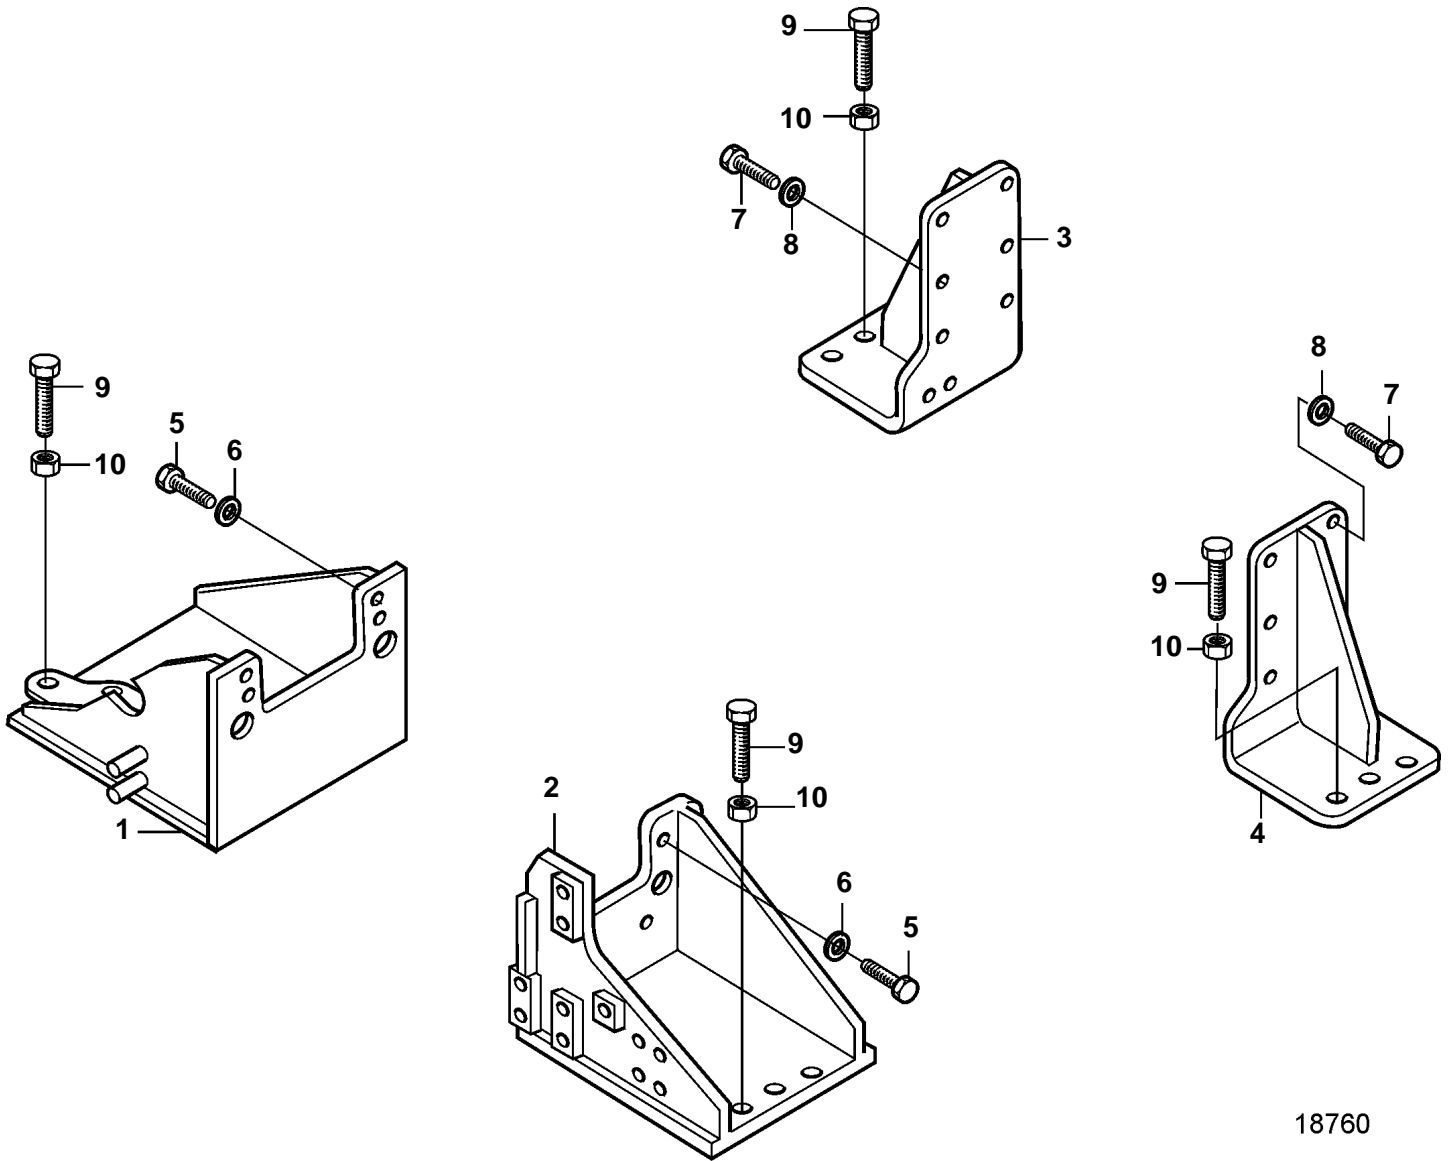

D34A-MS

18760

D34A-MS

REF	PART NO.	QTY	DESCRIPTION	NOTES
1	3836834	1	Bracket, front	S.B
2	3836831	1	Bracket, front	P
3	3836832	1	Bracket, rear	S.B
4	3836833	1	Bracket, rear	P
5	3831563	10	Screw	
6	3831802	10	Spring washer	
7	3831620	8	Screw	
8	3831798	8	Spring washer	
9	3832318	4	Screw	
10	3831749	4	Nut	