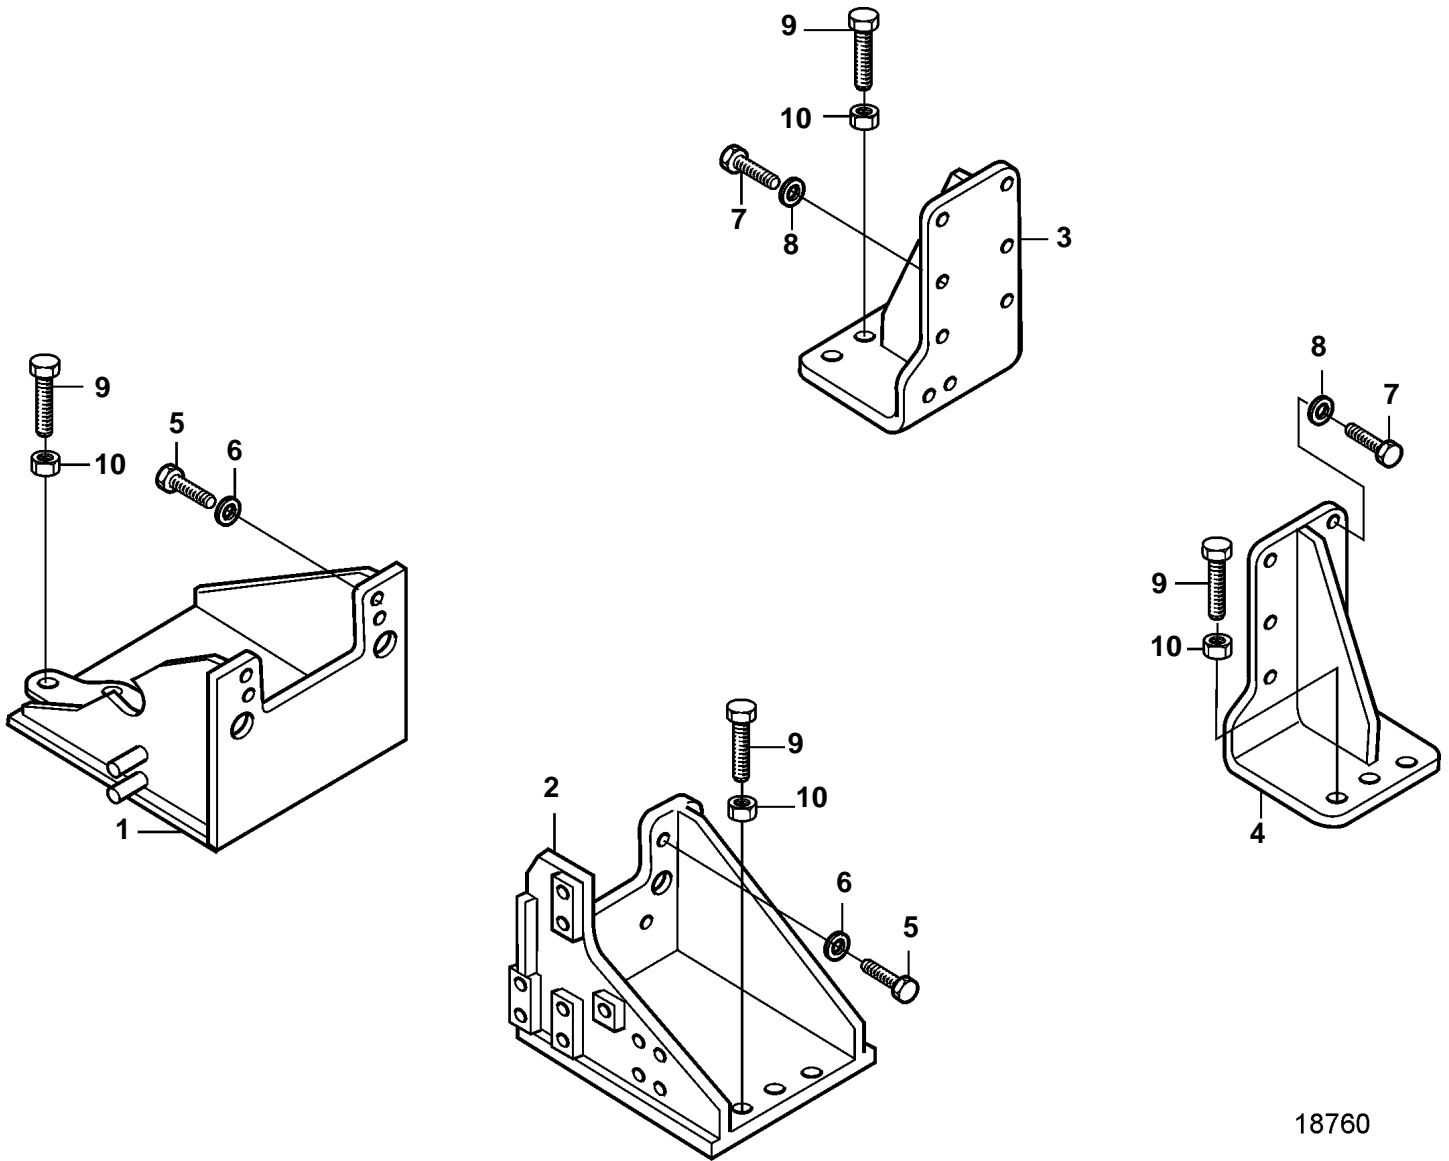

D34A-MT

18760

D34A-MT

REF	PART NO.	QTY	DESCRIPTION	NOTES
1	3836830	1	Bracket, front	S.B
2	3836831	1	Bracket, front	P
3	3836832	1	Bracket, rear	S.B
4	3836833	1	Bracket, rear	P
5	3831563	10	Screw	
6	3831802	10	Spring washer	
7	3831620	8	Screw	
8	3831798	8	Spring washer	
9	3832318	4	Screw	
10	3831749	4	Nut	