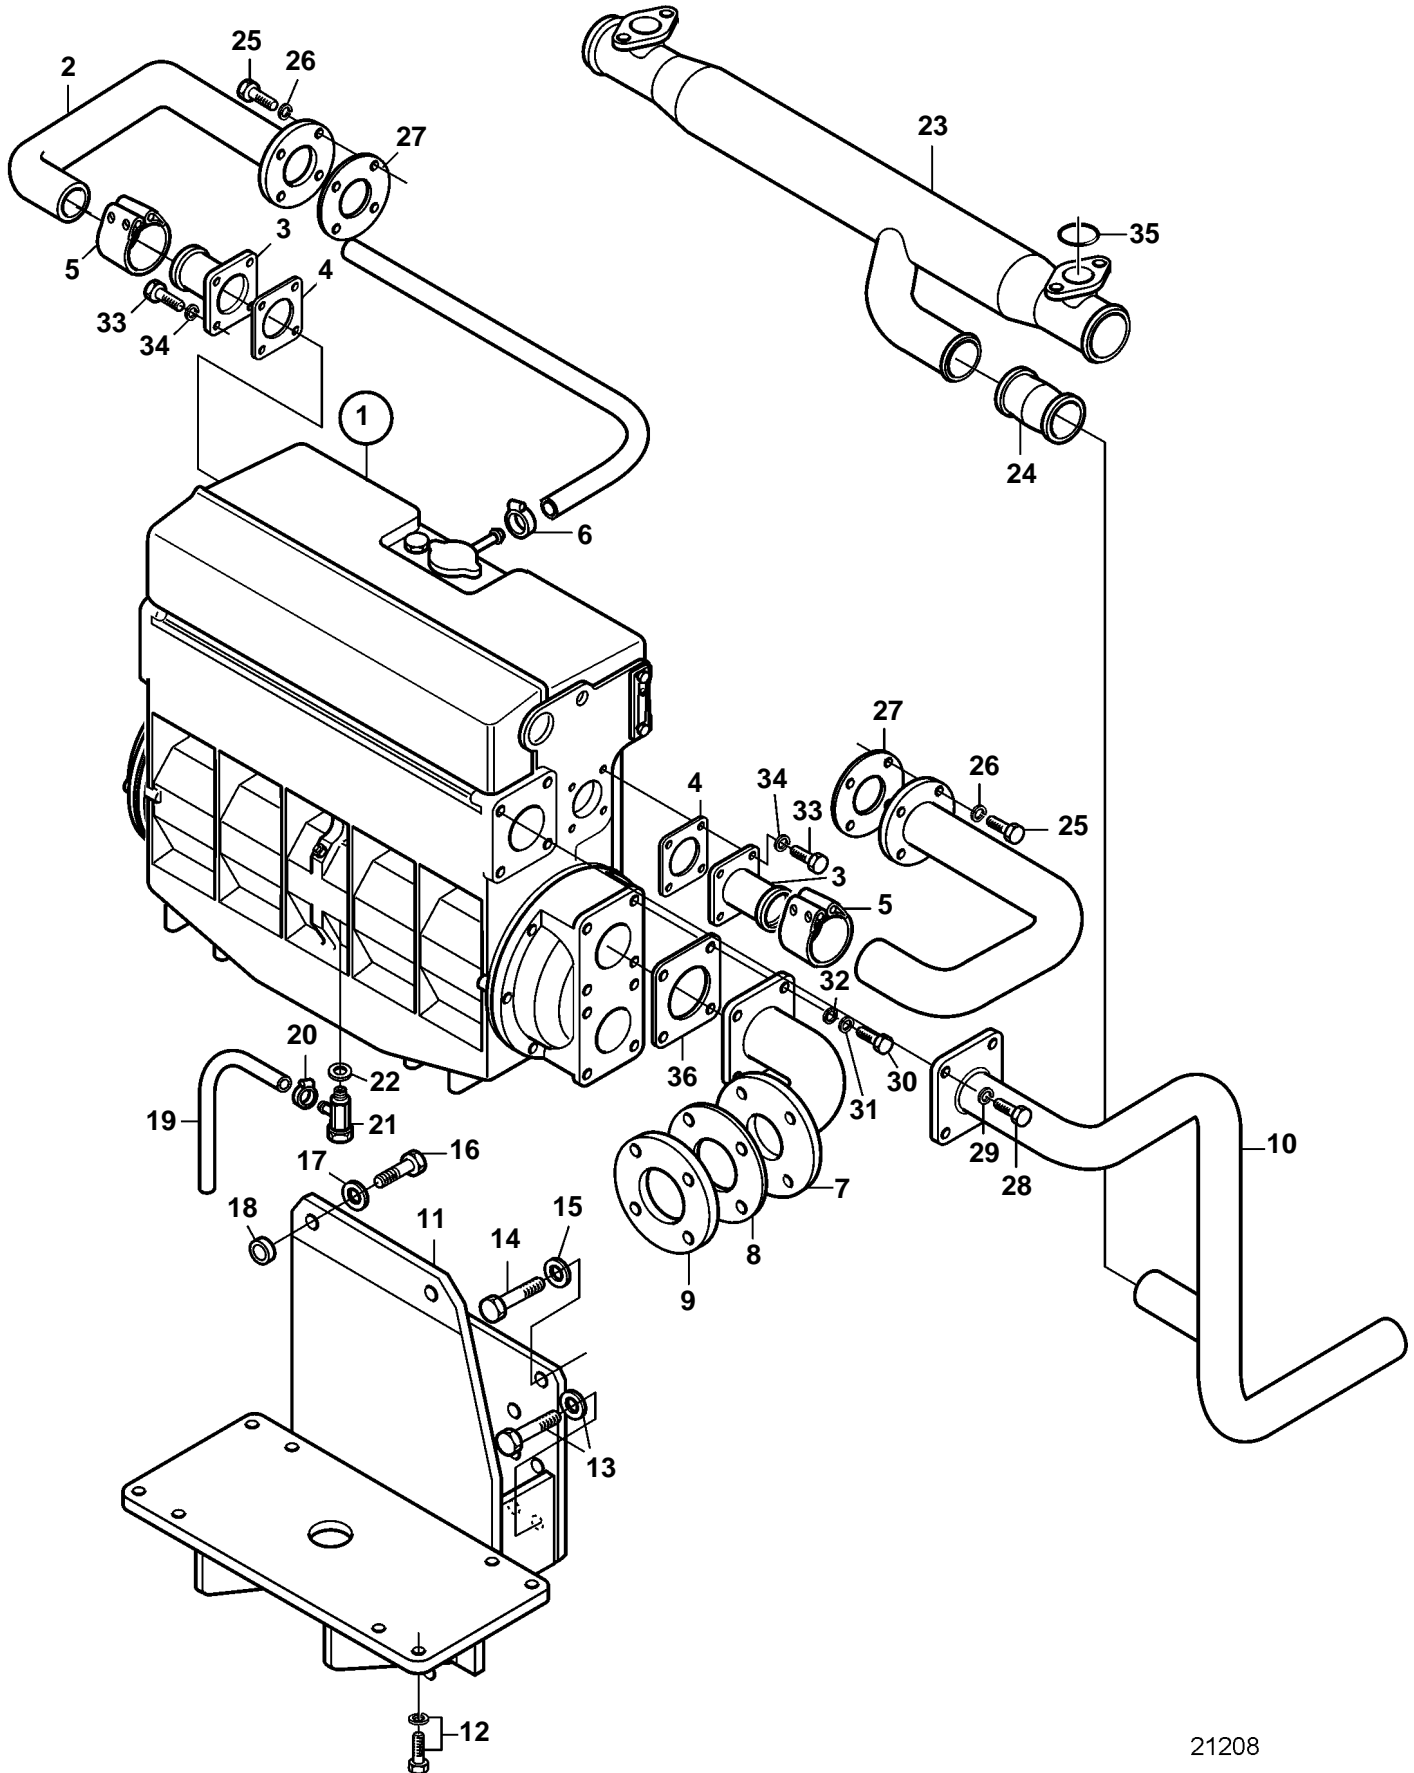

D34A-MT

21208

D34A-MT

REF	PART NO.	QTY	DESCRIPTION
1	3586351	1	Heat exchanger
2	3586314	2	Tube
3	3838747	2	Water pipe
4	3833873	2	Gasket
5		2	Engaging ring
6	3586381	1	Clamp
7	3586686	1	Water pipe
8	3835642	1	Gasket
9	3833480	1	Flange
10	3586316	1	Tube
11	3586378	1	Bracket
12		8	Screw kit
13		2	Screw kit
14	3832108	10	Screw
15	3832245	10	Spring washer
16		2	Screw kit
17		2	Washer
18	3586382	2	Washer
19	3831619	1	Drain pipe
20	3831614	1	Clamp
21	3831659	1	Drain cock
22	3831596	1	Sealing washer
23	3586315	1	Tube
24	3833296	1	Clutch
25	3832066	8	Screw
26	3832245	8	Spring washer
27	3836975	2	Gasket
28		4	Screw kit
29		4	Washer
30		4	Screw
31		4	Spring washer
32		4	Washer
33		8	Screw kit
34		8	Washer
35	3831974	2	O-ring
36	3838757	1	Gasket