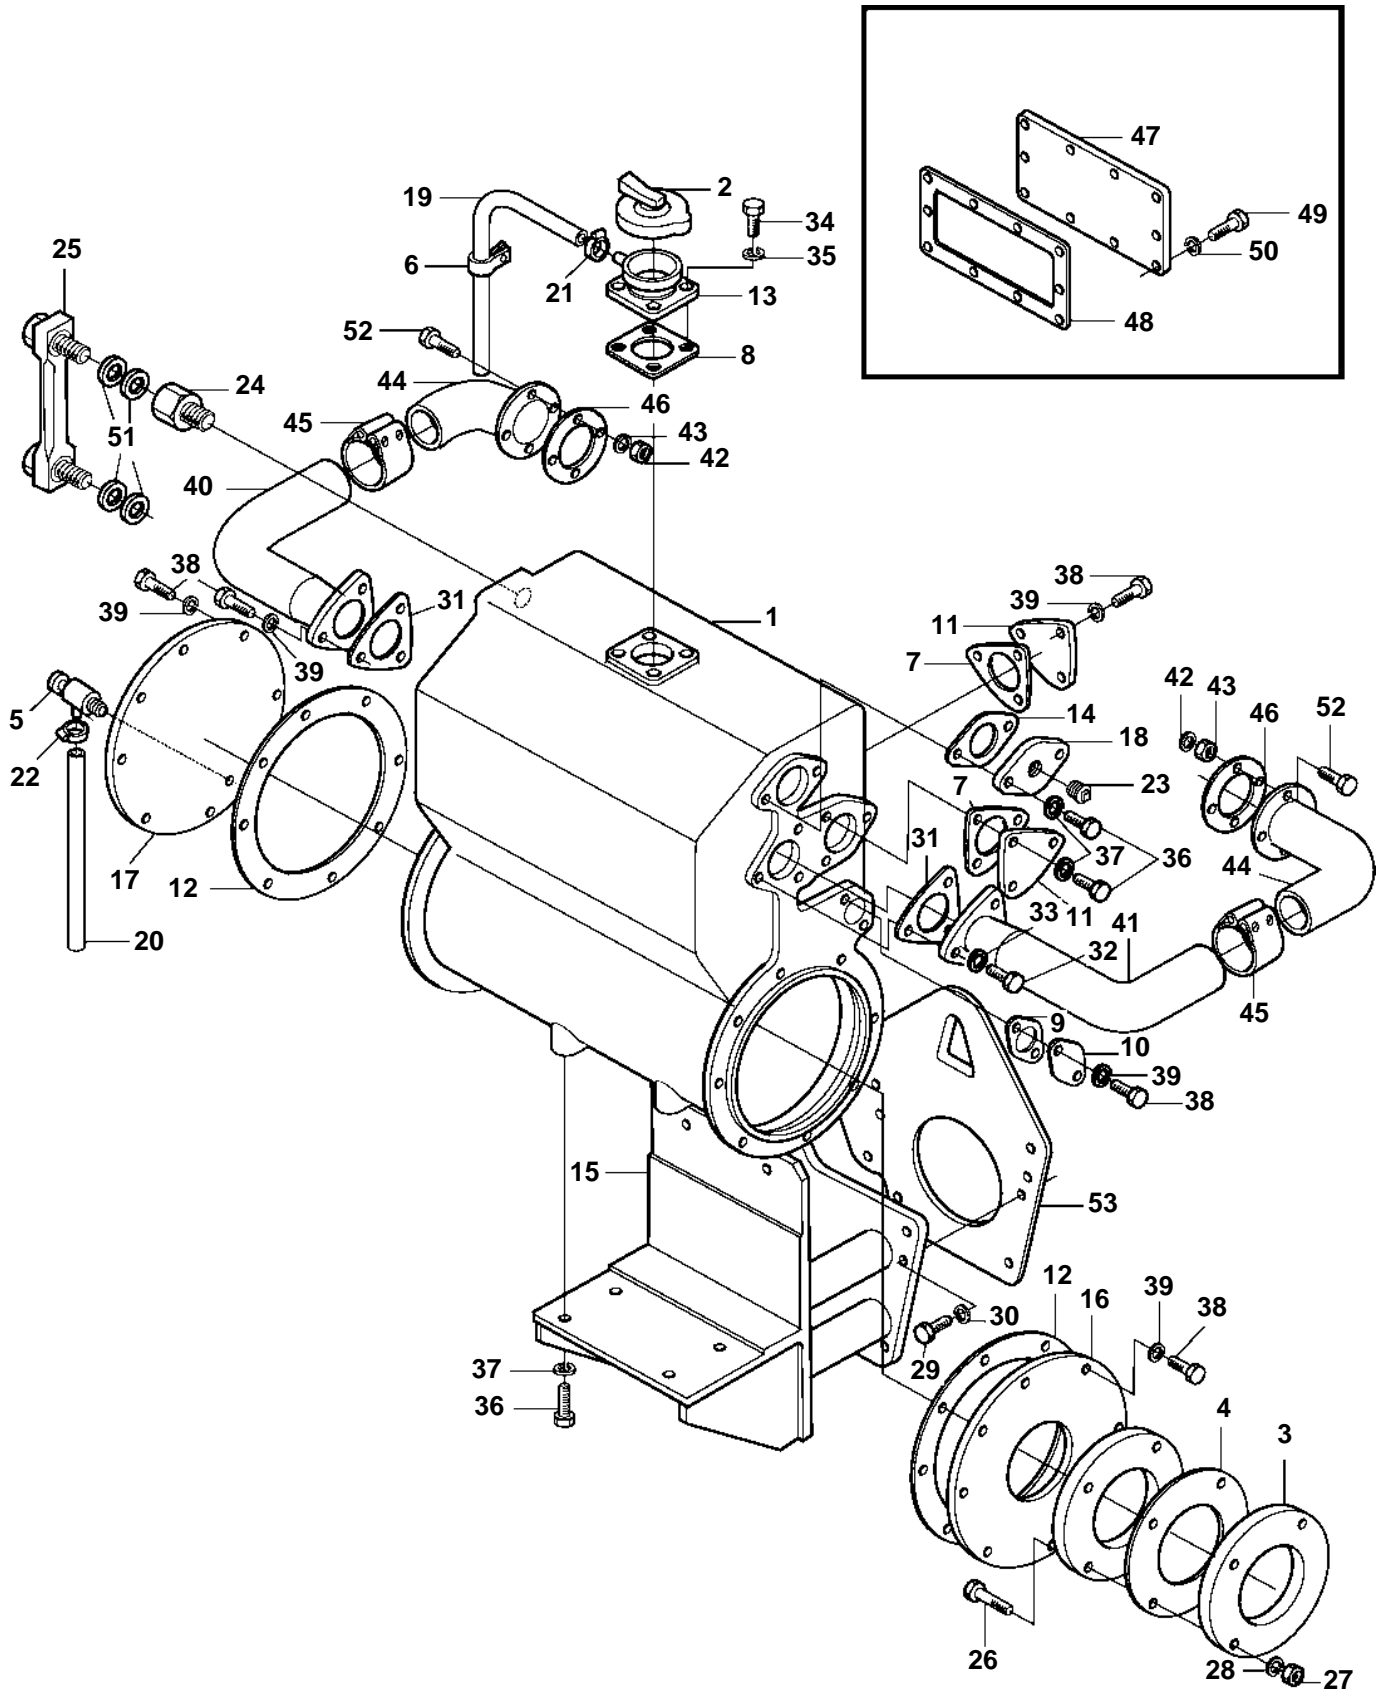

D34A-MT

D34A-MT

REF	PART NO.	QTY	DESCRIPTION	SEE SEC.	NOTES
1	3836959	1	Expansion tank		
2	3836960	1	Pressure cap		
3	3833480	1	Flange		
4	3835642	1	Gasket		
5	3833204	1	Drain cock		
6	3831630	2	Clamp		
7	3835691	3	Gasket		
8	3835698	1	Gasket		
9	3836961	1	Gasket		
10	3836962	1	Cover		
11	3835015	3	Cover		
12	3836963	2	Gasket		
13	3835101	1	Filler neck		
14	3835694	1	Gasket		
15	3836964	1	Bracket		
16	3836965	1	Connector		
17	3836966	1	Cover		
18	3836967	1	Cover		
19	3835234	1	Tube		
20	3836968	1	Tube		
21	3832122	1	Clamp		
22	3836969	1	Hose clamp		
23	3836541	1	Plug		
24	3836970	2	Connector		
25	3835687	1	Gauge		
26	3831557	4	Screw		
27	3831743	4	Nut		
28	3832282	4	Spring washer		
29	3832108	8	Screw		
30	3832245	8	Spring washer		
31	3835691	2	Gasket		
32	3835726	6	Screw		
33	3832245	6	Spring washer		
34	3831603	6	Screw		
35	3832245	6	Spring washer		
36	3835726	9	Screw		
37	3832245	9	Spring washer		
38	3831575	24	Screw		
39	3832233	24	Spring washer		
40	3836971	1	Water pipe		P
41	3836972	1	Water pipe		SB
42	3832199	8	Lock nut		
43	3832245	8	Spring washer		
44	3836973	2	Water pipe		
45	3836974	2	Clutch		
46	3836975	2	Gasket		
47	3836976	1	Cover		
48	3836977	1	Gasket		
49	3832038	14	Screw		
50	3832225	14	Spring washer		
51	3831595	4	Sealing washer		
52	3832066	8	Screw		
53		1	Anchorage	5154	