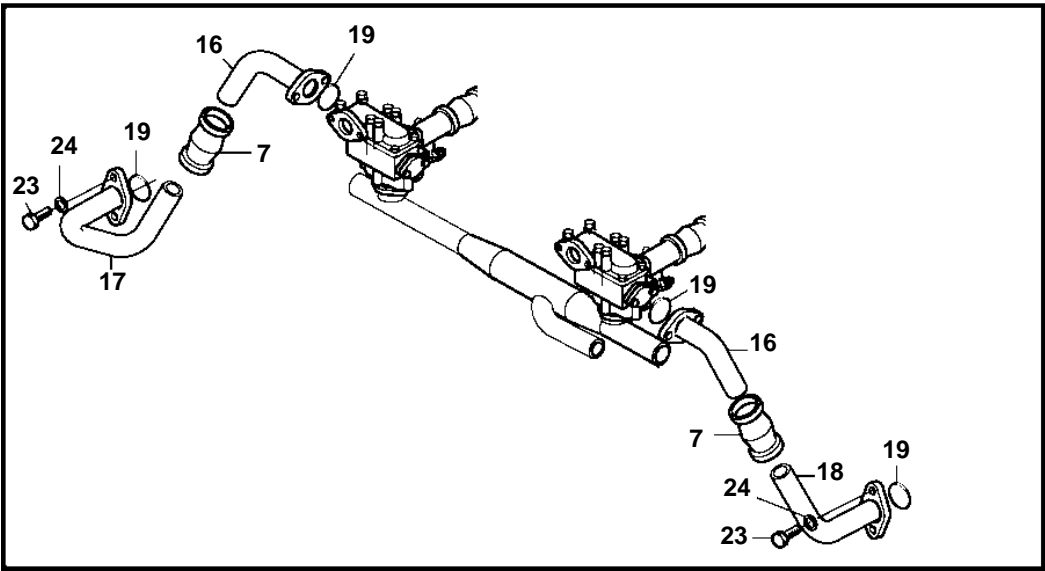

D34A-MS

18845

D34A-MS

REF	PART NO.	QTY	DESCRIPTION	NOTES
1	3834175	1	Water pipe	
2	3834170	1	Water pipe	
3	3832041	1	Screw	
4	3832233	1	Spring washer	
5	3832214	1	Washer	
6	3831540	1	Clutch	
7	3833295	4	Clutch	
8	3834171	1	Water pipe	
9	3831970	1	O-ring	
10	3834677	1	Stay	
11	3832042	2	Screw	
12	3832233	2	Spring washer	
13	3834178	1	Water pipe	
14	3831636	1	Drain cock	
15	3831540	1	Clutch	
16	3834172	2	Water pipe	
17	3834173	1	Water pipe, intercooler	S.B
18	3834174	1	Water pipe, intercooler	P
19	3831974	6	O-ring	
20	3831636	2	Drain cock	
21	3834176	1	Water pipe, intercooler	
22	3834177	1	Water pipe, intercooler	
23	3831575	8	Screw	
24	3832233	8	Spring washer	
25	3832288	1	O-ring	
26	3831603	2	Screw	
27	3832233	2	Spring washer	