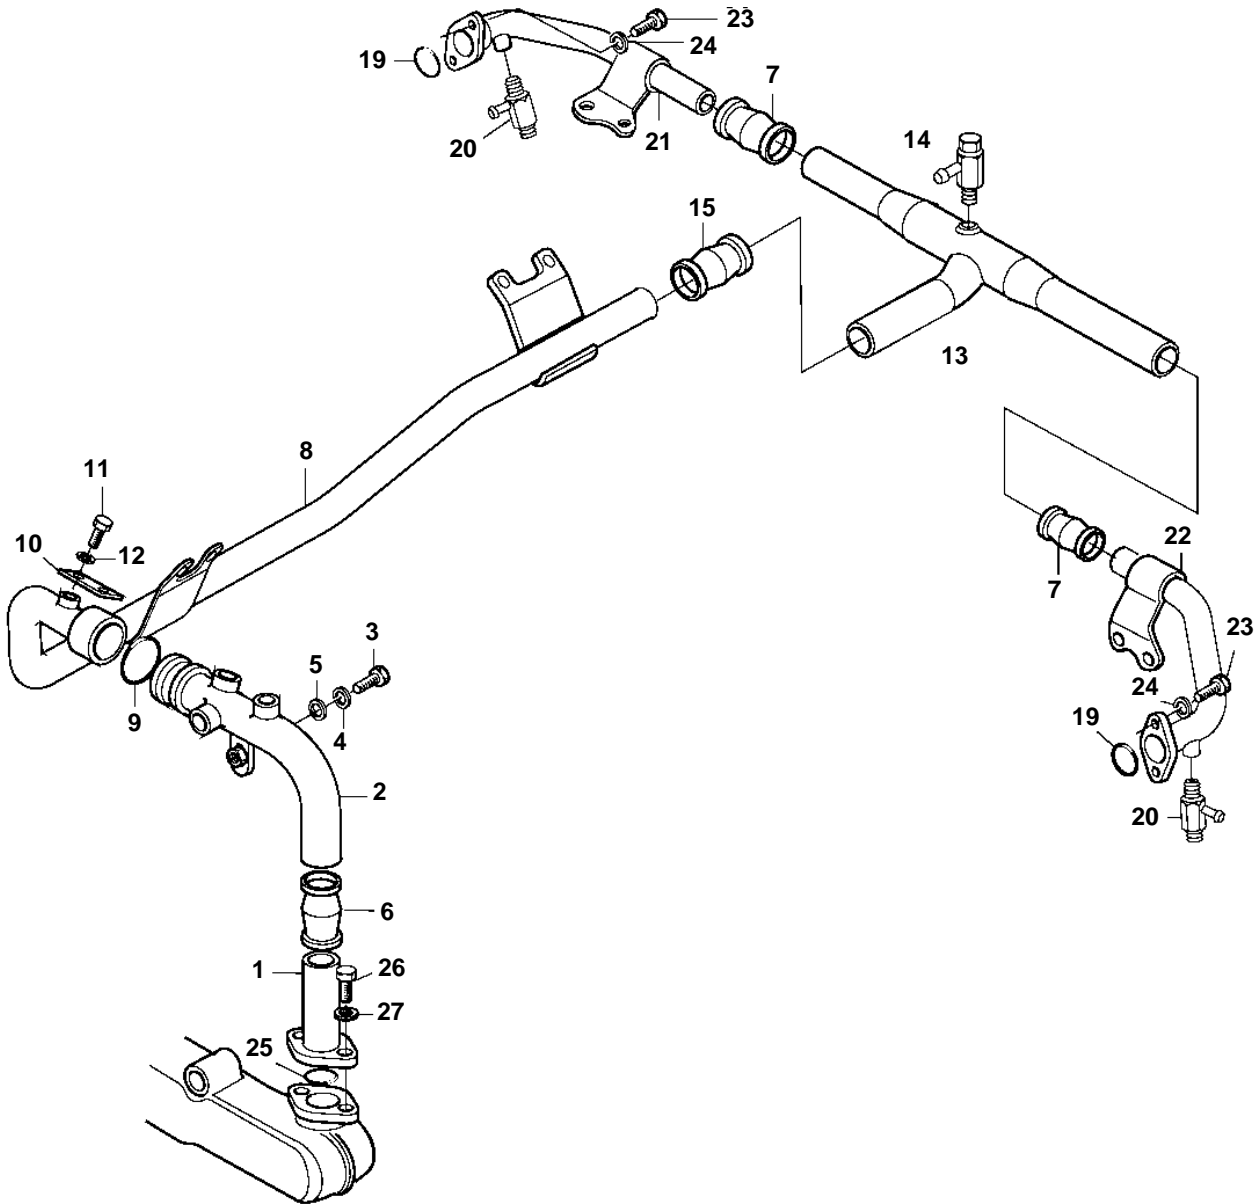

D34A-MS

18845

D34A-MS

REF	PART NO.	QTY	DESCRIPTION	NOTES
1	3834175	1	Water pipe	
2	3834170	1	Water pipe	
3	3832041	1	Screw	
4	3832233	1	Spring washer	
5	3832214	1	Washer	
6	3831540	1	Clutch	
7	3833295	4	Clutch	
8	3834171	1	Water pipe	
9	3831970	1	O-ring	
10	3834677	1	Stay	
11	3832042	2	Screw	
12	3832233	2	Spring washer	
13	3834178	1	Water pipe	
14	3831636	1	Drain cock	
15	3831540	1	Clutch	
16	3834172	2	Water pipe	
17	3834173	1	Water pipe, intercooler	S.B
18	3834174	1	Water pipe, intercooler	P
19	3831974	6	O-ring	
20	3831636	2	Drain cock	
21	3834176	1	Water pipe, intercooler	
22	3834177	1	Water pipe, intercooler	
23	3831575	8	Screw	
24	3832233	8	Spring washer	
25	3832288	1	O-ring	
26	3831603	2	Screw	
27	3832233	2	Spring washer	