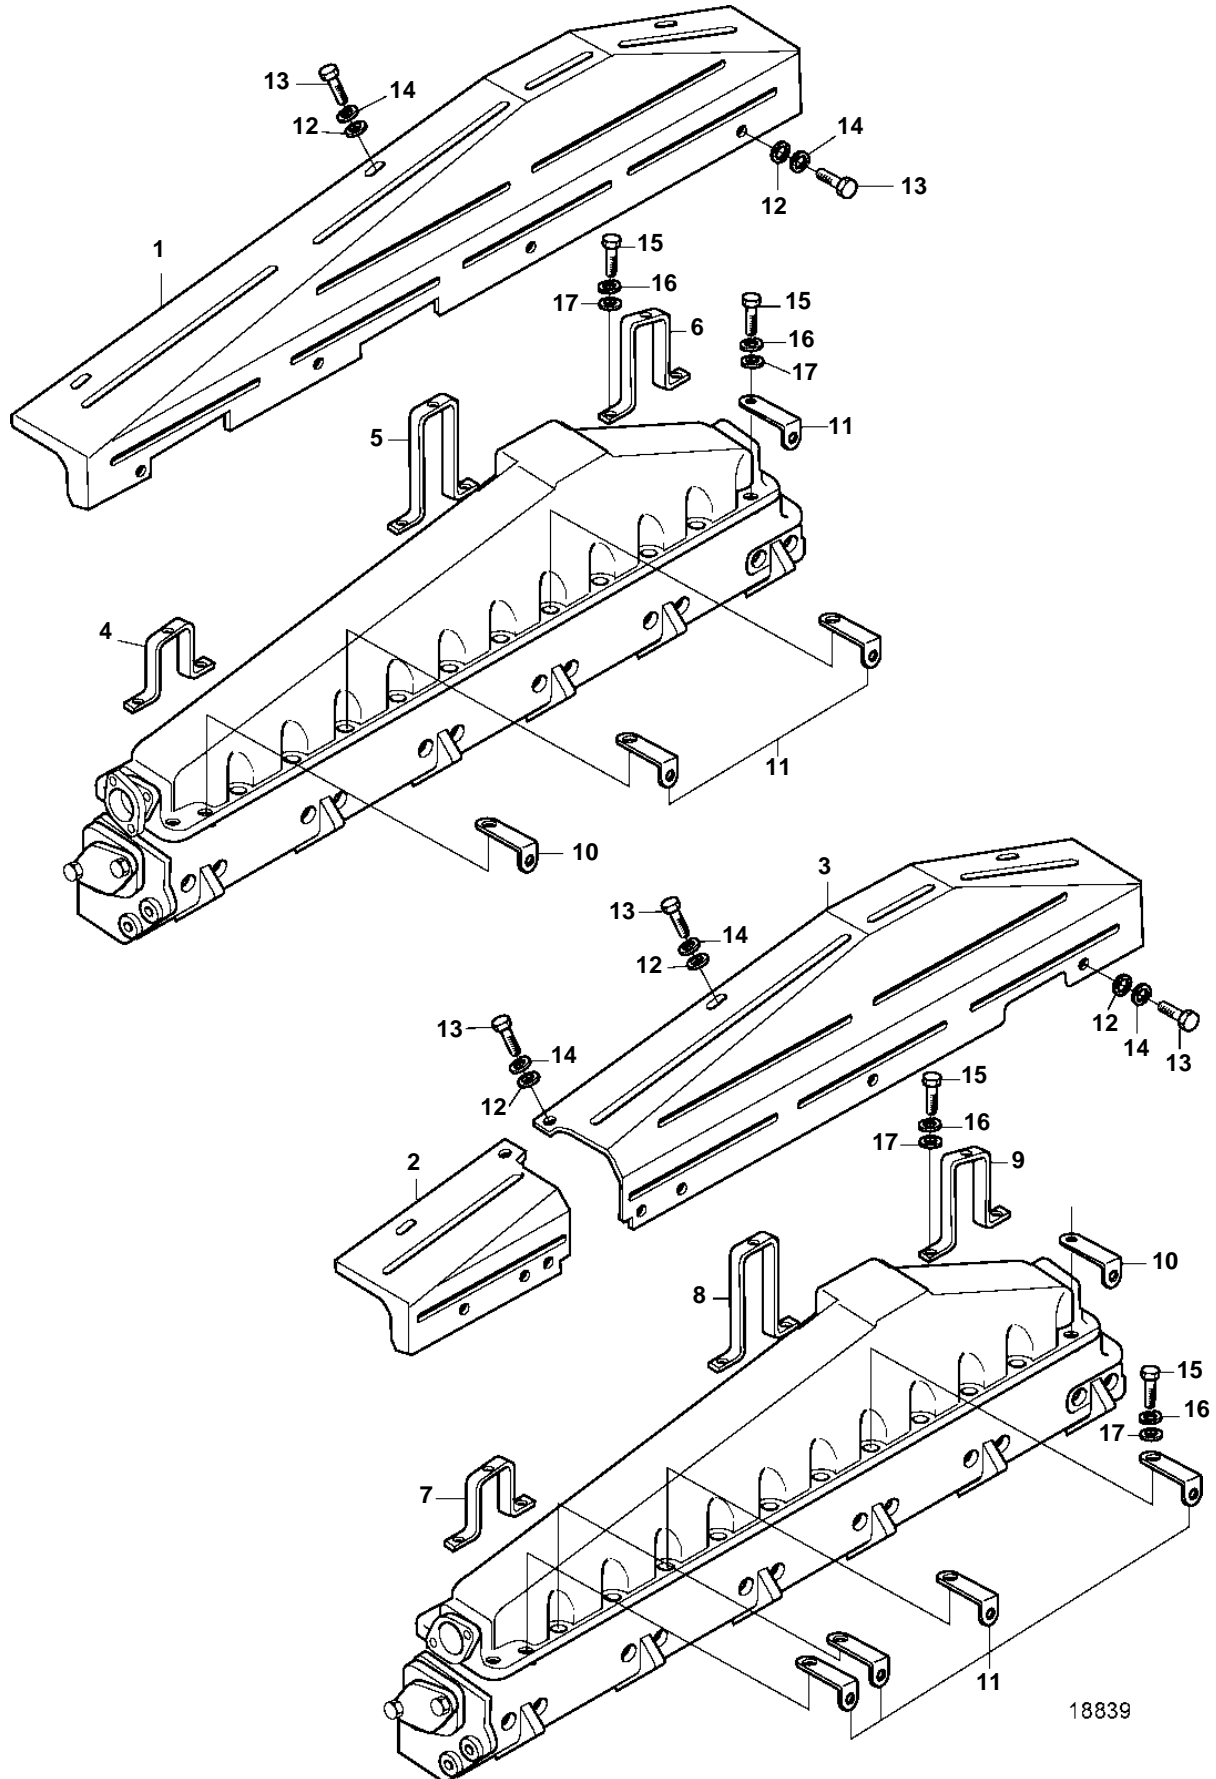

D34A-MS

18839

D34A-MS

REF	PART NO.	QTY	DESCRIPTION	NOTES
1	3836875	1	Cover	S.B
2	3836876	1	Cover	P
3	3836877	1	Cover	P
4	3836878	1	Stay	
5	3836879	2	Stay	
6	3836880	1	Stay	
7	3836881	1	Stay	
8	3836882	1	Stay	
9	3836883	1	Stay	
10	3836884	2	Stay	
11	3836885	7	Stay	
12	3836886	17	Washer	
13	3835721	17	Screw	
14	3832225	17	Spring washer	
15	3831585	23	Screw	
16	3832233	23	Spring washer	
17	3832214	23	Washer	