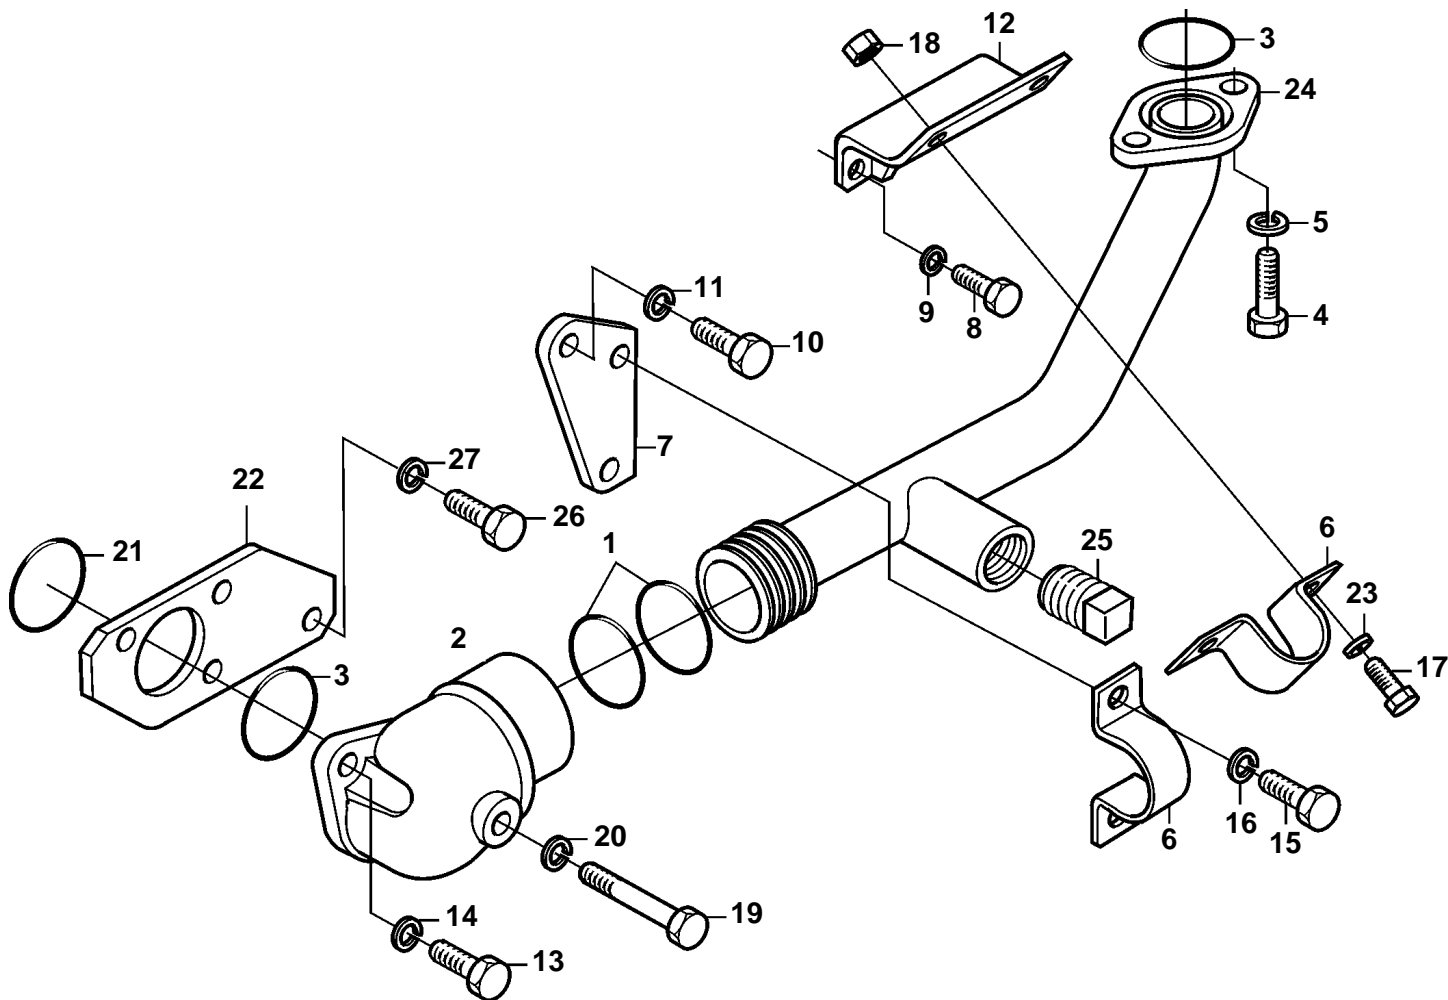

D34A-MT AUX, D34A-MS AUX

19411

## D34A-MT AUX, D34A-MS AUX

REF	PART NO.	QTY	DESCRIPTION
1	3831569	2	O-ring
2	3833251	1	Connector
3	3831569	2	O-ring
4	3834954	2	Screw
5	3832223	2	Spring washer
6	3833186	2	Clamp
7	3834688	1	Stay
8	3836448	2	Screw
9	3832245	2	Spring washer
10	3836448	1	Screw
11	3832233	1	Spring washer
12	3834689	1	Stay
13	3836448	2	Screw
14	3832233	2	Spring washer
15	3832042	2	Screw
16	3832233	2	Spring washer
17	3832042	2	Screw
18	3832196	2	Lock nut
19	3831592	1	Screw
20	3832233	1	Spring washer
21	3831569	1	O-ring, cylinder block
22	3834215	1	Plate, cylinder block
23	3832233	2	Spring washer
24	3836899	1	Oil pipe, oil cooler
25	3836900	1	Plug
26	3836448	1	Screw
27	3832233	1	Spring washer