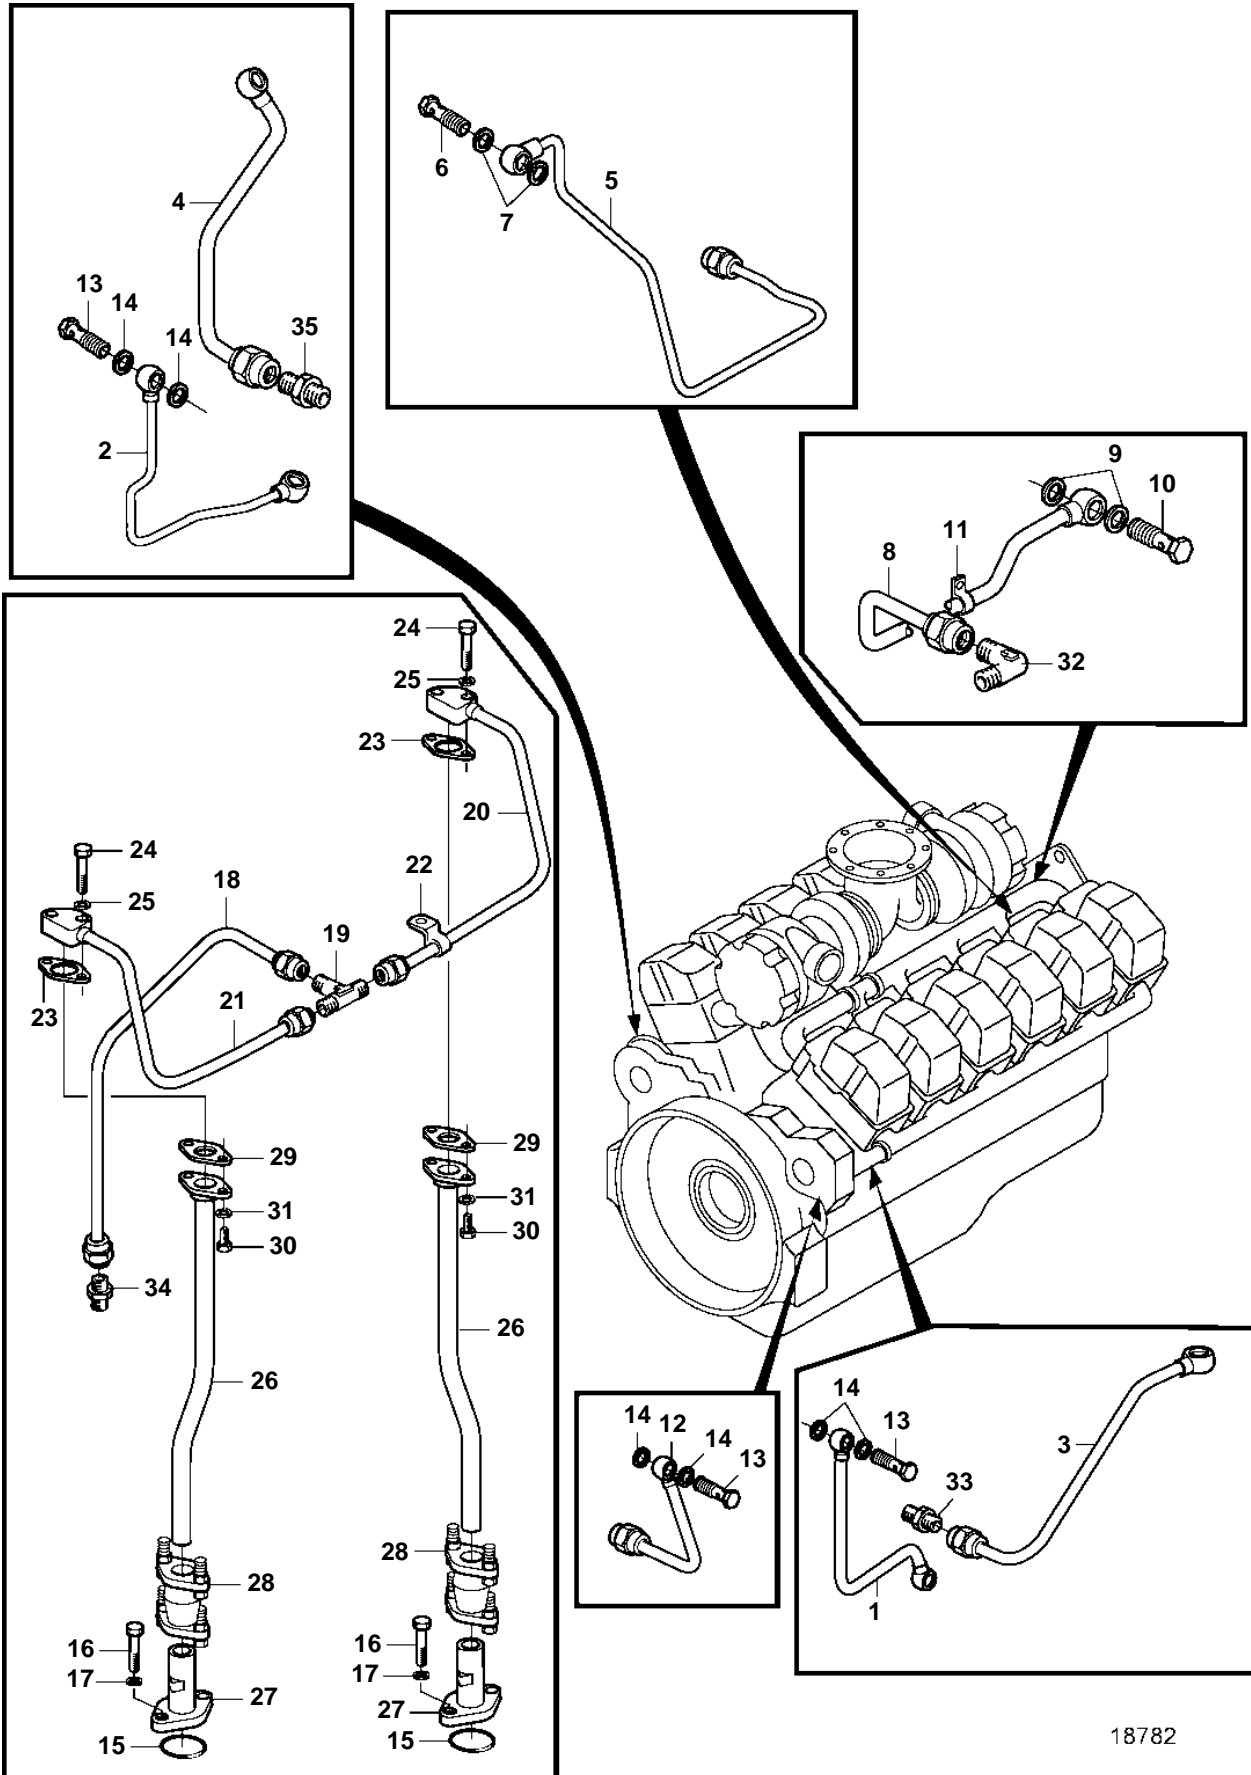

D34A-MT AUX, D34A-MS AUX

18782

Upd: 27 FEB 2006

18782

7745060 - 22 - 5189

D34A-MT AUX, D34A-MS AUX

REF	PART NO.	QTY	DESCRIPTION	NOTES
1	3834115	1	Oil pipe, fuel inj. pump	SB
2	3834118	1	Oil pipe, fuel inj. pump	P
3	3834143	1	Oil pipe, fuel inj. pump	SB
4	3834144	1	Oil pipe, fuel inj. pump	P
5	3834116	1	Oil pipe	Crankcase - Waterpump
6	3832283	1	Hollow screw	
7	3831587	2	Sealing washer	
8	3808073	1	Water pipe	
9	3831595	2	Sealing washer	
10	3832313	1	Hollow screw	
11	3833193	1	Clip, water pump	
12	3834117	1	Oil pipe, transmission	SB
13	3832283	1	Hollow screw	
14	3831587	2	Sealing washer	
15	3831567	2	O-ring	
16	3832045	4	Screw	
17	3832233	4	Spring washer	
18	3834114	1	Oil pipe, cylinder block	
19	3834773	1	T-nipple	SN-23408
	3807184	1	T-nipple	SN23409-
20	3834146	1	Oil pipe	
21	3834161	1	Oil pipe	
22	3833178	1	Clamp	
23	3835122	2	Gasket, turbo	
24	3831576	4	Screw	
25	3832233	4	Spring washer	
26	3834142	2	Oil pipe	
27	3834145	2	Oil pipe, cylinder block	
28	3833297	2	Clutch	
29	3835123	2	Gasket, turbo	
30	3831575	4	Screw	
31	3832233	4	Spring washer	
32		1	Nipple	
33		1	Nipple	
34		1	Nipple	
35		1	Nipple	