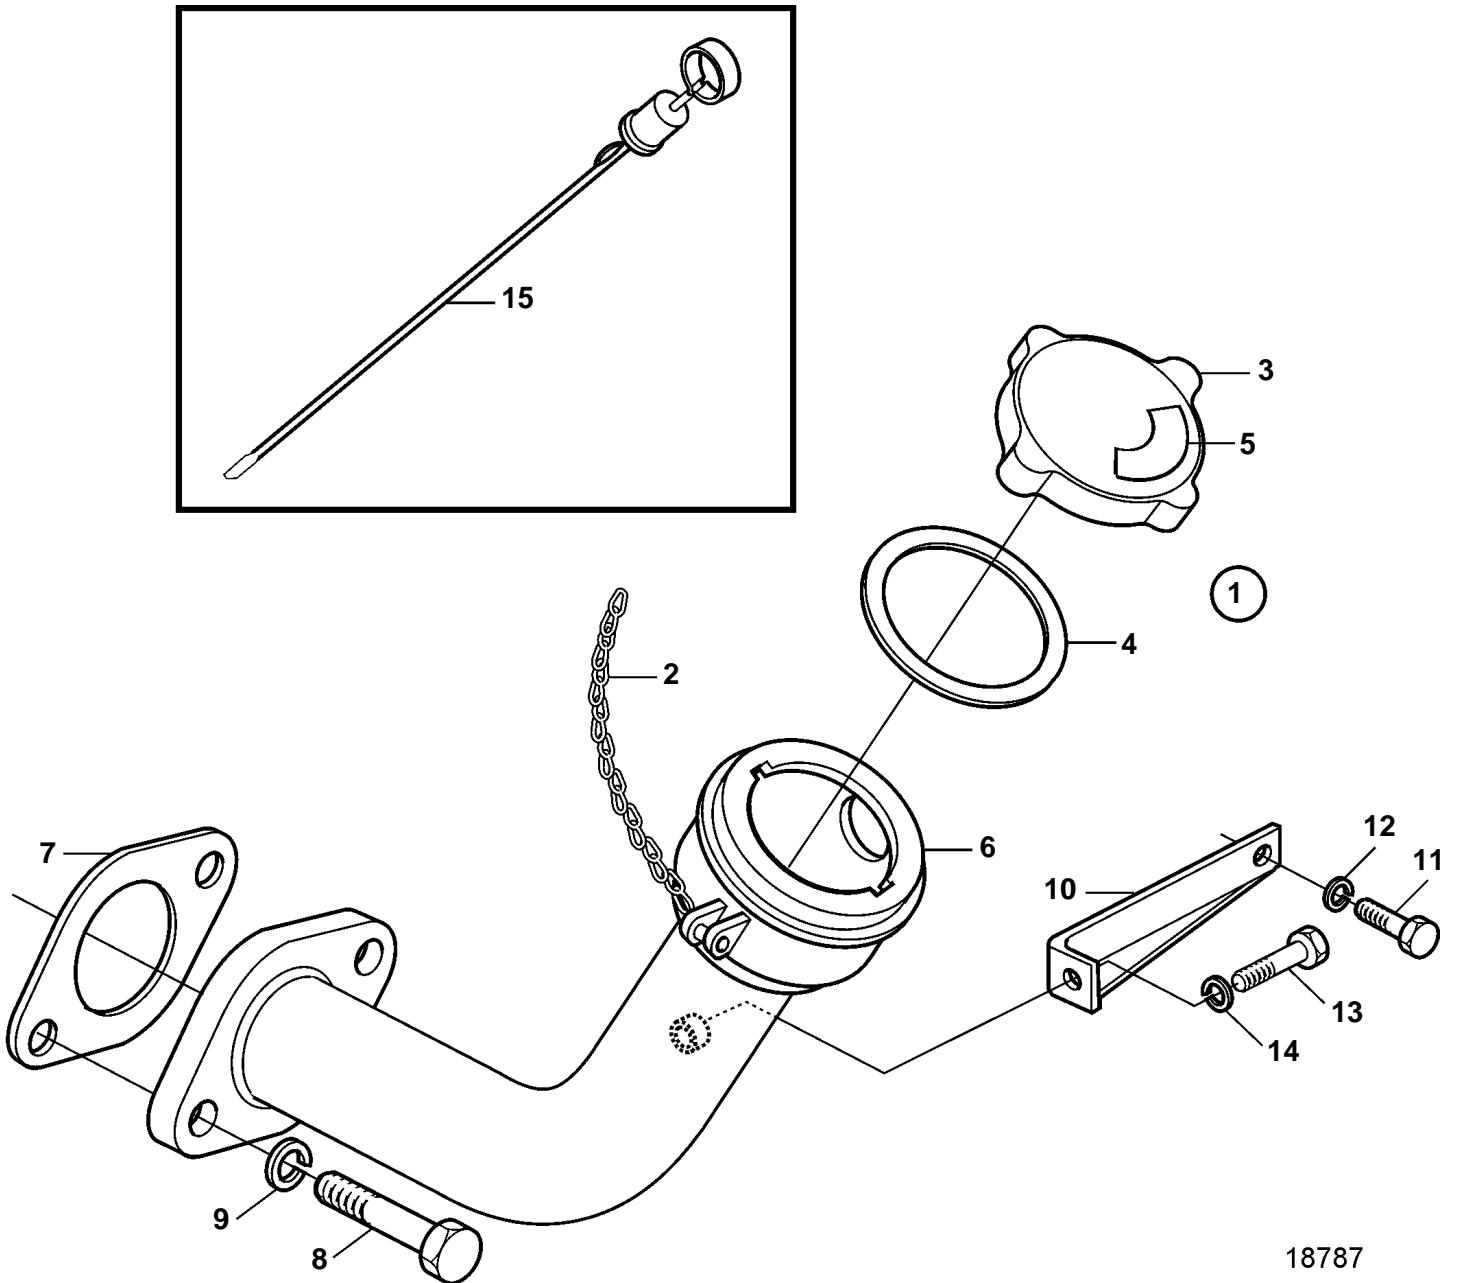

D34A-MT AUX, D34A-MS AUX

18787

D34A-MT AUX, D34A-MS AUX

REF	PART NO.	QTY	DESCRIPTION
1	3836939	1	Oil filler pipe
2	3836940	1	· Chain
3	3836941	1	· Cover
4	3836942	1	· Gasket
5	3836943	1	· Sign
6		1	· Oil filler pipe
7	3835304	1	Gasket
8	3831575	2	Screw
9	3832233	2	Spring washer
10	3836945	1	Stay
11	3832042	1	Screw
12	3832233	1	Spring washer
13	3831605	1	Screw
14	3832245	1	Spring washer
15	3833500	1	Dipstick