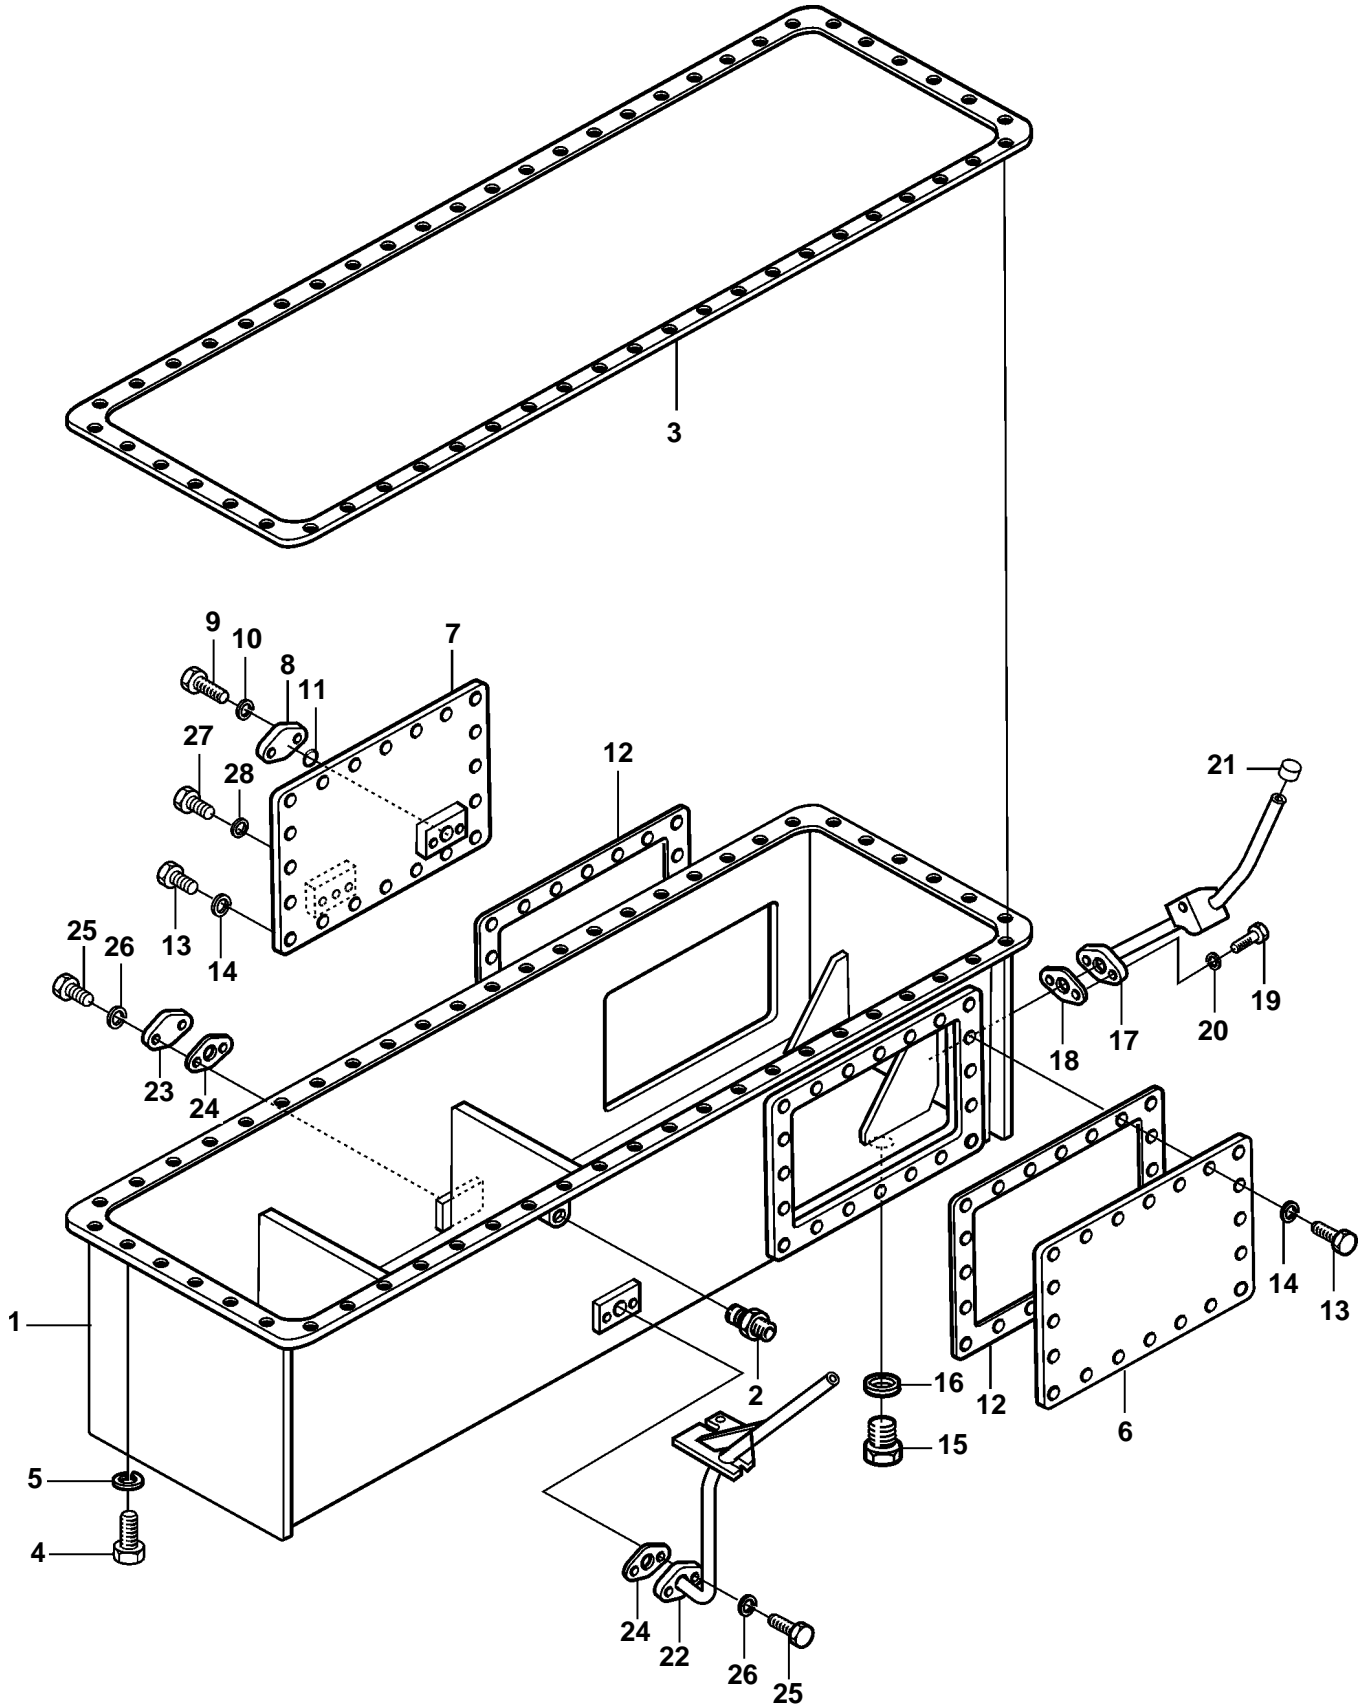

D34A-MT AUX, D34A-MS AUX

## D34A-MT AUX, D34A-MS AUX

REF	PART NO.	QTY	DESCRIPTION	NOTES
1	3589272	1	Oil pan	(3836824)
2	3832130	1	Connector	
3	3836475	1	Gasket	
4	3834954	54	Screw	
5	3832233	54	Spring washer	
6	3831695	1	Cover	
7	3836825	1	Cover	
8	3831665	1	Cover	
9	3832056	2	Screw	
10	3832245	2	Spring washer	
11	3831574	1	O-ring	
12	3835124	2	Gasket	
13	3832041	40	Screw	
14	3832233	40	Spring washer	
15	3834281	1	Plug	
16	3831946	1	Sealing washer	
17	3836826	1	Drain pipe	
18	3835123	1	Gasket	
19	3832224	2	Screw	
20	3832233	2	Spring washer	
21	3836827	1	Plug	
22	3833610	1	Tube	
23	3833319	1	Cover	
24	3836828	2	Gasket	
25	3832224	4	Screw	
26	3832233	4	Spring washer	
27	3832330	2	Plug	NOT FOR D34A-MS AUX
28	3831596	2	Sealing washer	NOT FOR D34A-MS AUX