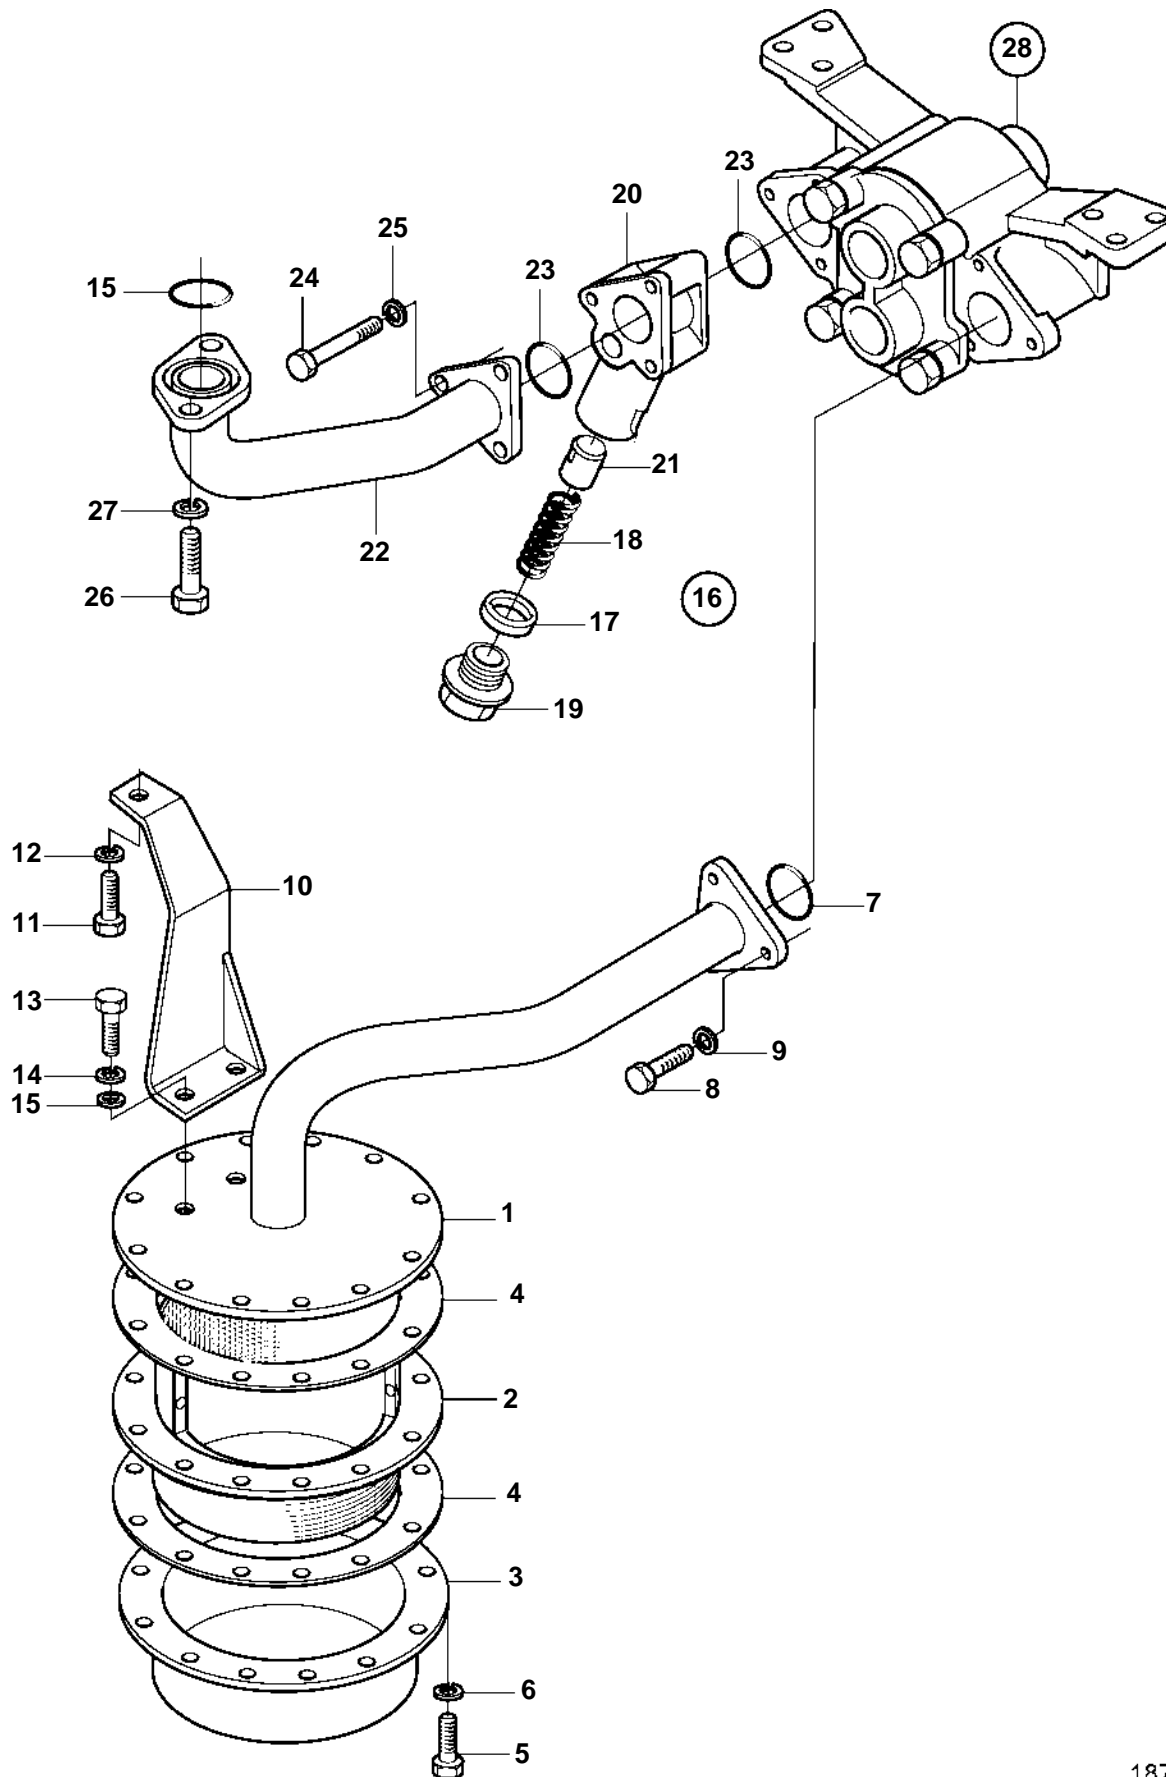

D34A-MT AUX, D34A-MS AUX

D34A-MT AUX, D34A-MS AUX

REF	PART NO.	QTY	DESCRIPTION	SEE SEC.
1	3834738	1	Oil pump screen	
2	3834735	1	Strainer	
3	3834240	1	Plate	
4	3833865	2	Gasket	
5	3836898	12	Screw	
6	3832225	12	Spring washer	
7	3831572	1	O-ring	
8	3831575	3	Screw	
9	3832233	3	Spring washer	
10	3834753	1	Support	
11	3832221	1	Screw	
12	3832245	1	Spring washer	
13	3832041	2	Screw	
14	3832233	2	Spring washer	
15	3832214	2	Washer	
16	3834831	1	Safety valve	
17	3832062	1	· Gasket	
18	3834646	1	· Spring	
19	3834265	1	· Plug	
20	3833133	1	· Housing	
21	3834842	1	· Safety valve	
22	3836897	1	Oil pipe, cylinder block	
23	3831569	3	O-ring	
24	3831597	3	Screw	
25	3832233	3	Spring washer	
26	3834954	3	Screw	
27	3832233	3	Spring washer	
28	3834313	1	Oil pump	
				5185