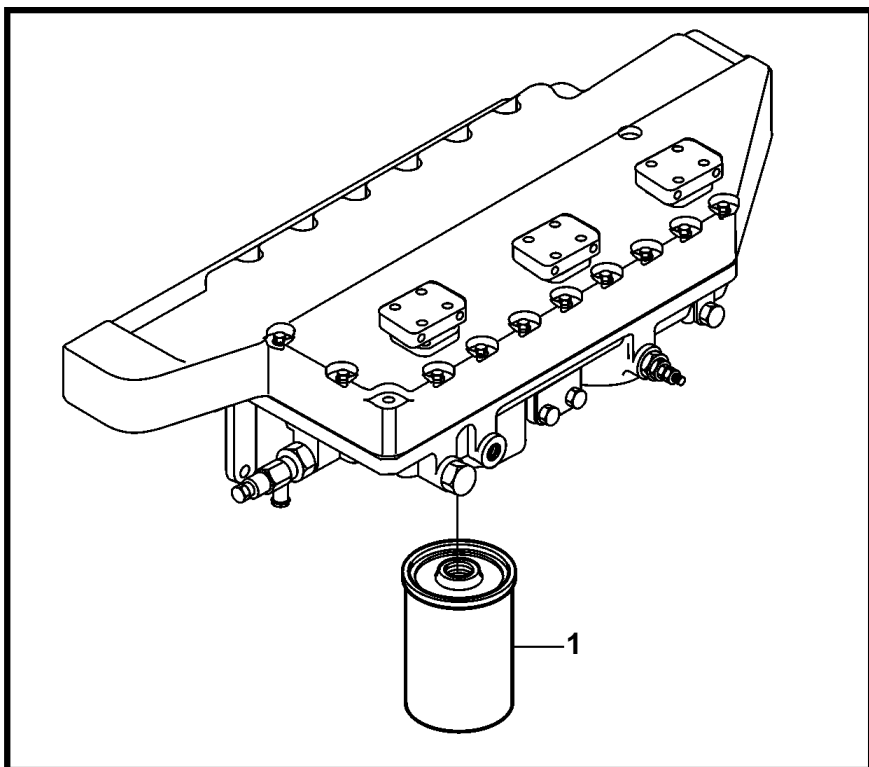

D34A-MS AUX

18840

D34A-MS AUX

REF	PART NO.	QTY	DESCRIPTION	SEE SEC.
1	3831490	4	Filter insert	
2	3836907	1	Gasket	
3	3832329	1	Plug	
4	3831944	1	Sealing washer	
5	3833058	1	Bracket	
6	3833280	1	Connector	
7	3831945	1	Sealing washer	
8	3831575	3	Screw	
9	3832233	3	Spring washer	
10	3831667	5	Stud	
11	3832196	5	Lock nut	
12	3832233	5	Spring washer	
13	3832214	5	Washer	
14	3836909	1	Tube	
15	3833250	1	Connector	
16	3833852	1	O-ring	
17	3832348	1	Screw	
18	3831944	2	Sealing washer	
19	3834021	1	Tube	
20	3836448	1	Screw	
21	3832233	1	Spring washer	
22	3836911	1	Clip	
23	3836913	1	Oil filter kit	
				5250
24	3832121	1	Elbow union	