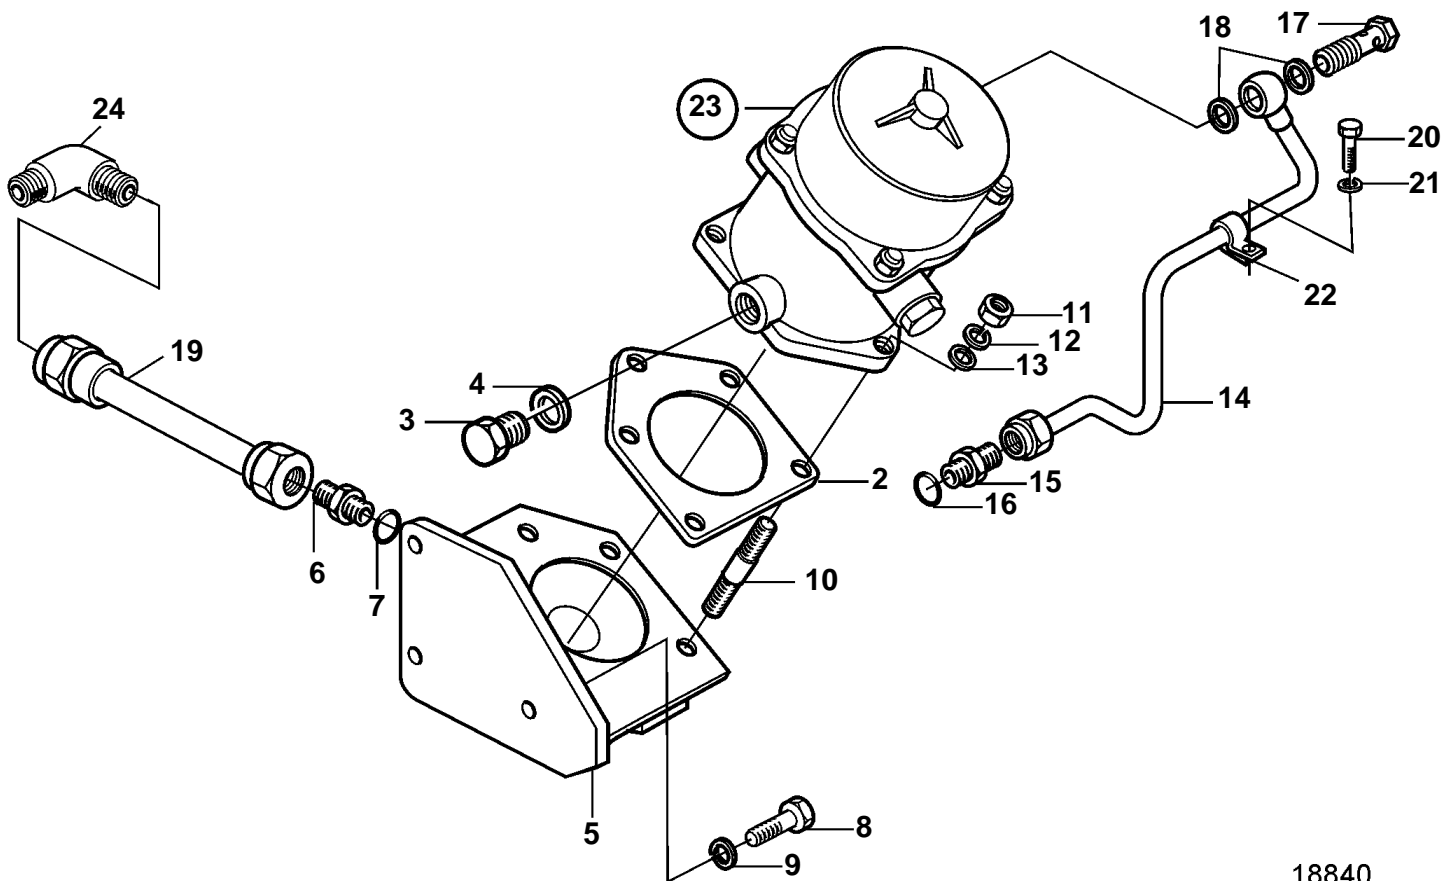

D34A-MS AUX

18840

D34A-MS AUX

REF	PART NO.	QTY	DESCRIPTION	SEE SEC.
1	3831490	4	Filter insert	
2	3836907	1	Gasket	
3	3832329	1	Plug	
4	3831944	1	Sealing washer	
5	3833058	1	Bracket	
6	3833280	1	Connector	
7	3831945	1	Sealing washer	
8	3831575	3	Screw	
9	3832233	3	Spring washer	
10	3831667	5	Stud	
11	3832196	5	Lock nut	
12	3832233	5	Spring washer	
13	3832214	5	Washer	
14	3836909	1	Tube	
15	3833250	1	Connector	
16	3833852	1	O-ring	
17	3832348	1	Screw	
18	3831944	2	Sealing washer	
19	3834021	1	Tube	
20	3836448	1	Screw	
21	3832233	1	Spring washer	
22	3836911	1	Clip	
23	3836913	1	Oil filter kit	
				5250
24	3832121	1	Elbow union	