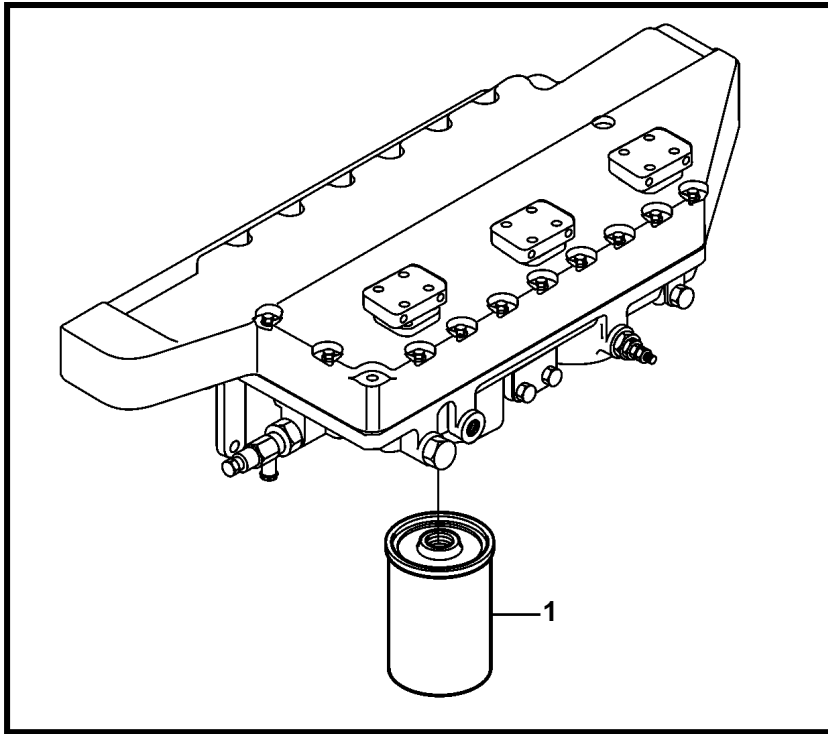

D34A-MT AUX

18786

D34A-MT AUX

REF	PART NO.	QTY	DESCRIPTION	SEE SEC.
1	3831490	4	Filter insert	
2	3836907	1	Gasket	
3	3832329	1	Plug	
4	3831944	1	Sealing washer	
5	3836908	1	Bracket	
6	3831667	5	Stud	
7	3832196	5	Lock nut	
8	3832233	5	Spring washer	
9	3832214	5	Washer	
10	3831603	3	Screw	
11	3832245	3	Spring washer	
12	3831605	1	Screw	
13	3832245	1	Spring washer	
14	3836447	2	Screw	
15	3832233	2	Spring washer	
16	3836909	1	Tube	
17	3833250	1	Connector	
18	3833852	1	O-ring	
19	3832348	1	Screw	
20	3831944	2	Sealing washer	
21	3836910	1	Tube	
22	3838010	1	Clip	
23	3836912	1	Stay	
24	3836448	2	Screw	
25	3836913	1	Oil filter kit	
				5250
26	3832121	1	Elbow union	
				5936