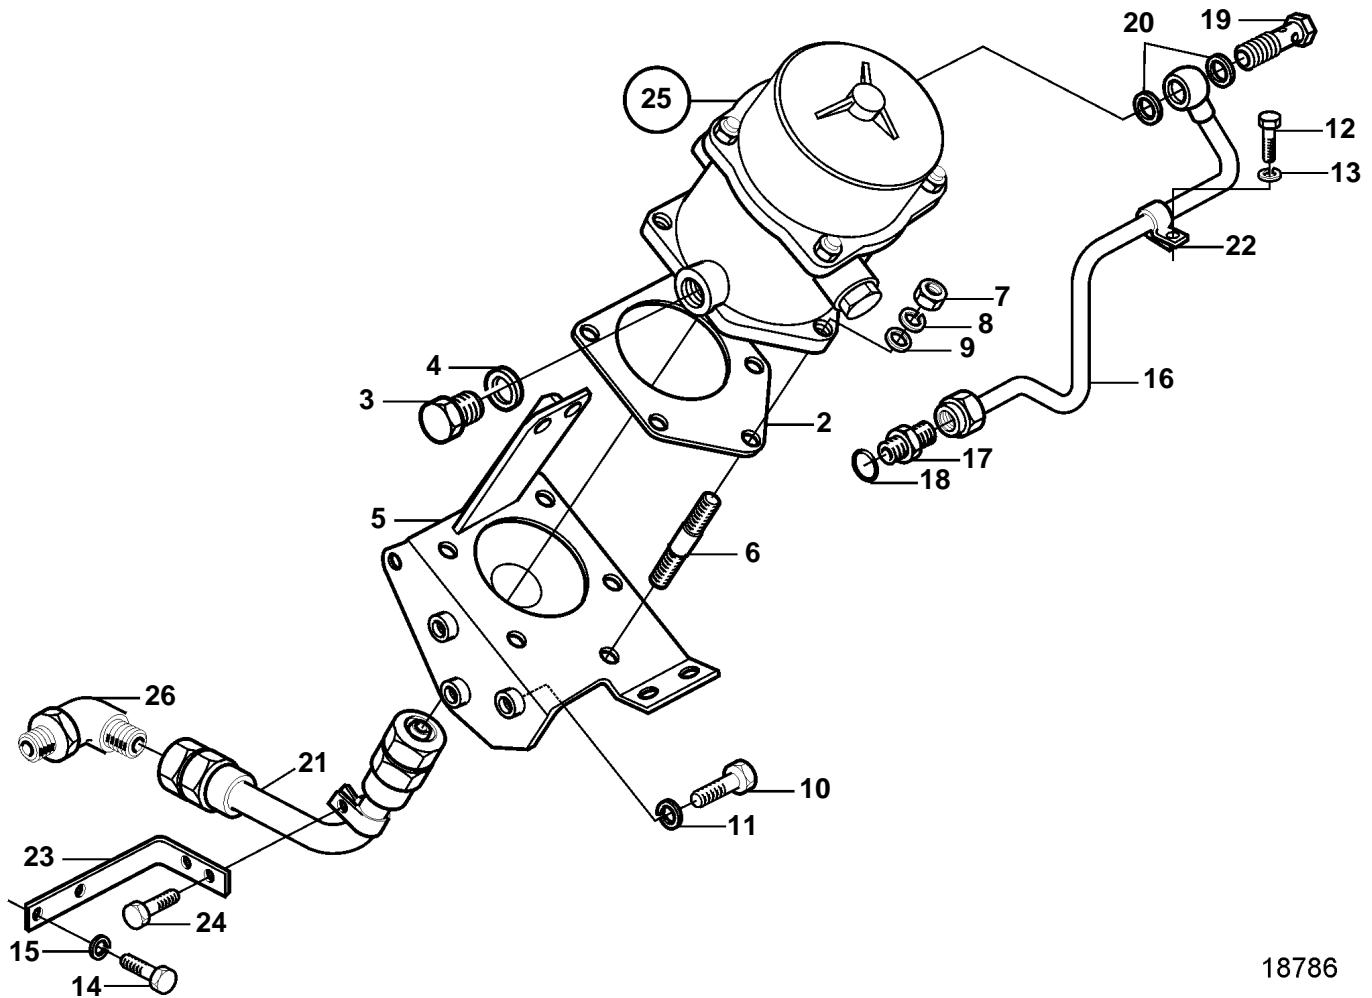

D34A-MT AUX

18786

D34A-MT AUX

REF	PART NO.	QTY	DESCRIPTION	SEE SEC.
1	3831490	4	Filter insert	
2	3836907	1	Gasket	
3	3832329	1	Plug	
4	3831944	1	Sealing washer	
5	3836908	1	Bracket	
6	3831667	5	Stud	
7	3832196	5	Lock nut	
8	3832233	5	Spring washer	
9	3832214	5	Washer	
10	3831603	3	Screw	
11	3832245	3	Spring washer	
12	3831605	1	Screw	
13	3832245	1	Spring washer	
14	3836447	2	Screw	
15	3832233	2	Spring washer	
16	3836909	1	Tube	
17	3833250	1	Connector	
18	3833852	1	O-ring	
19	3832348	1	Screw	
20	3831944	2	Sealing washer	
21	3836910	1	Tube	
22	3838010	1	Clip	
23	3836912	1	Stay	
24	3836448	2	Screw	
25	3836913	1	Oil filter kit	
				5250
26	3832121	1	Elbow union	
				5936