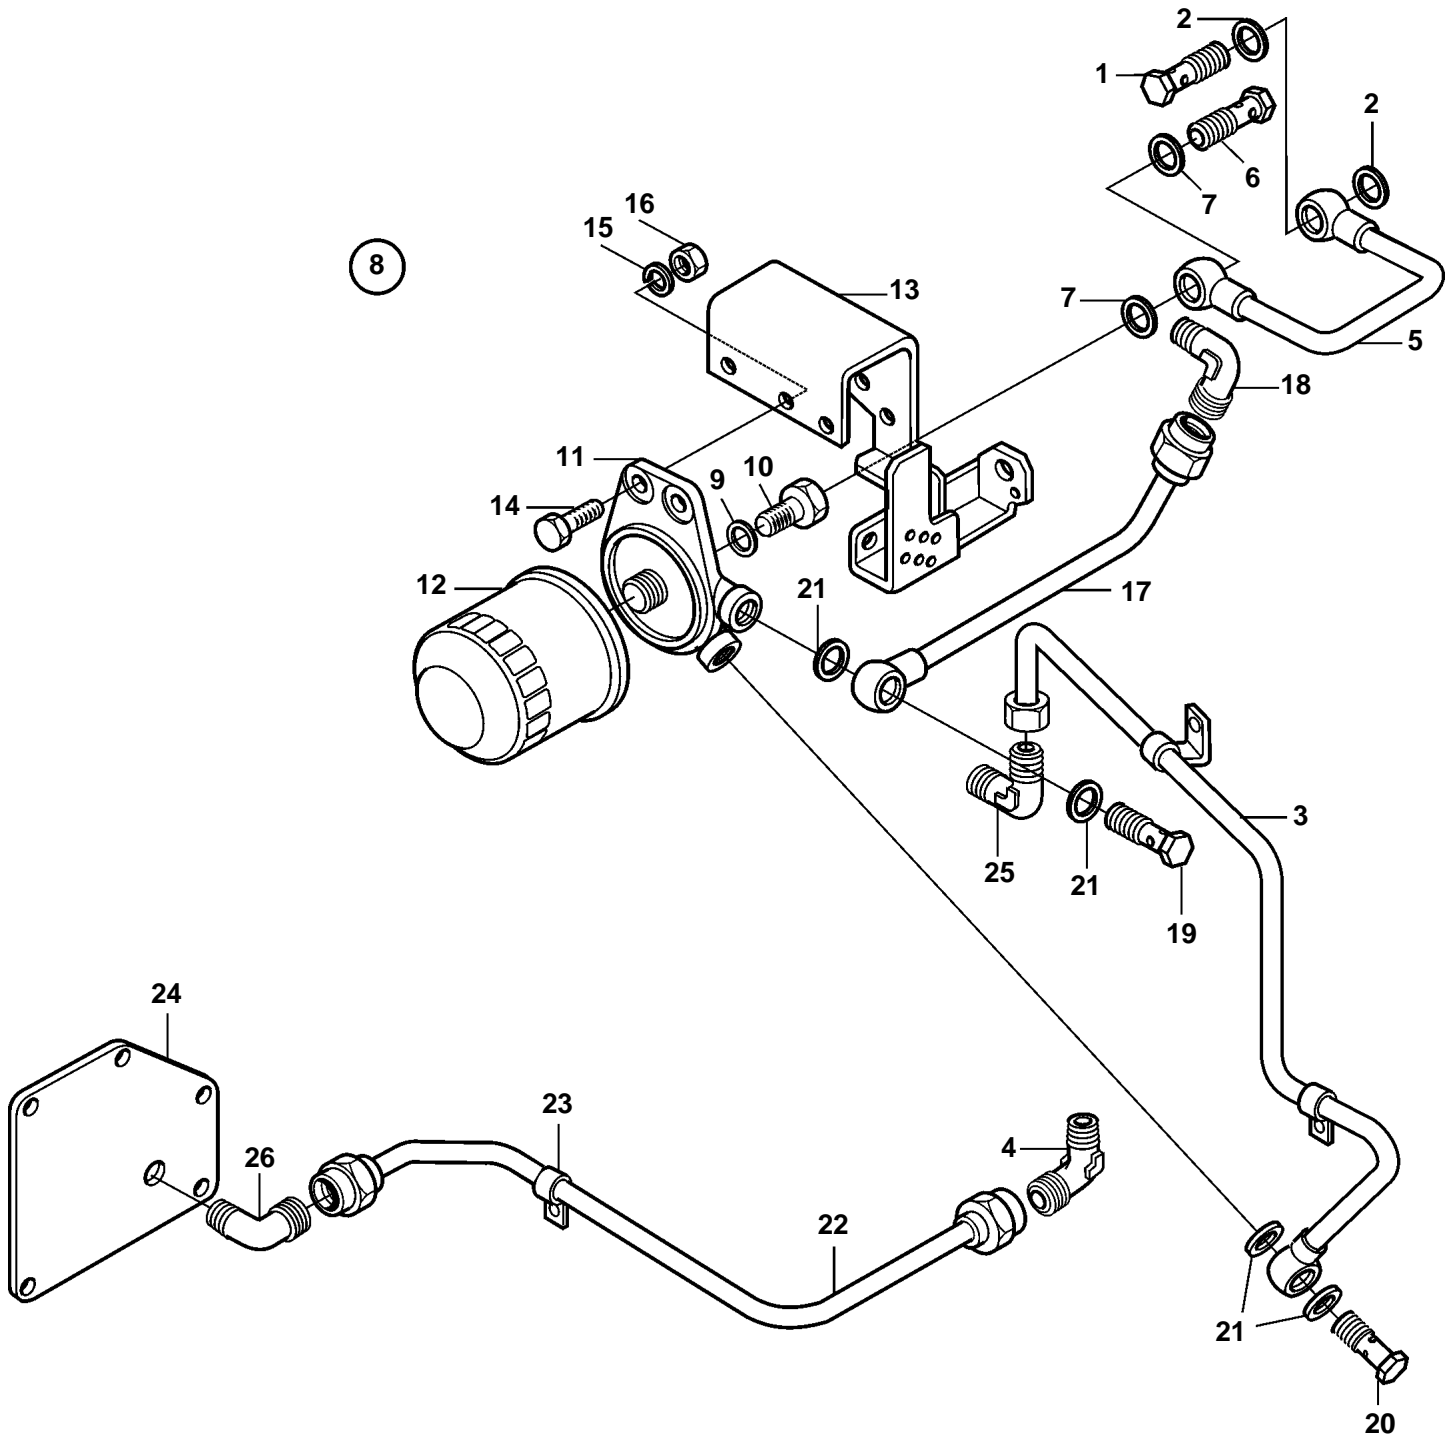

D34A-MT AUX, D34A-MS AUX

19535

D34A-MT AUX, D34A-MS AUX

REF	PART NO.	QTY	DESCRIPTION	SEE SEC.
1	3832283	1	Hollow screw	
2	3831587	2	Sealing washer	
3	3834120	1	Oil pipe	
4	3839503	1	Elbow union, Regulator	
5	3834122	1	Oil pipe, power take off	
6	3832116	1	Hollow screw	
7	3831586	2	Sealing washer	
8	3836901	1	Oil filter	
9	3833936	1	· Gasket	
10	3834278	1	· Plug	
11		1	· Bracket	
12	3831489	1	Oil filter	
13	3836903	1	Bracket	
14	3832047	2	Screw	
15	3832233	2	Spring washer	
16	3832196	2	Lock nut	
17	3838529	1	Oil pipe	
18	3832109	1	Elbow union, Regulator	
19	3832293	1	Hollow screw	
20	3832284	1	Hollow screw	
21	3831591	4	Sealing washer	
22	3839502	1	Drain pipe	
23		1	Clamp	
24	3833400	1	Cover, cylinder block	5936
25	3832115	1	Elbow union, cylinder block	5154
26	3832112	1	Elbow union	