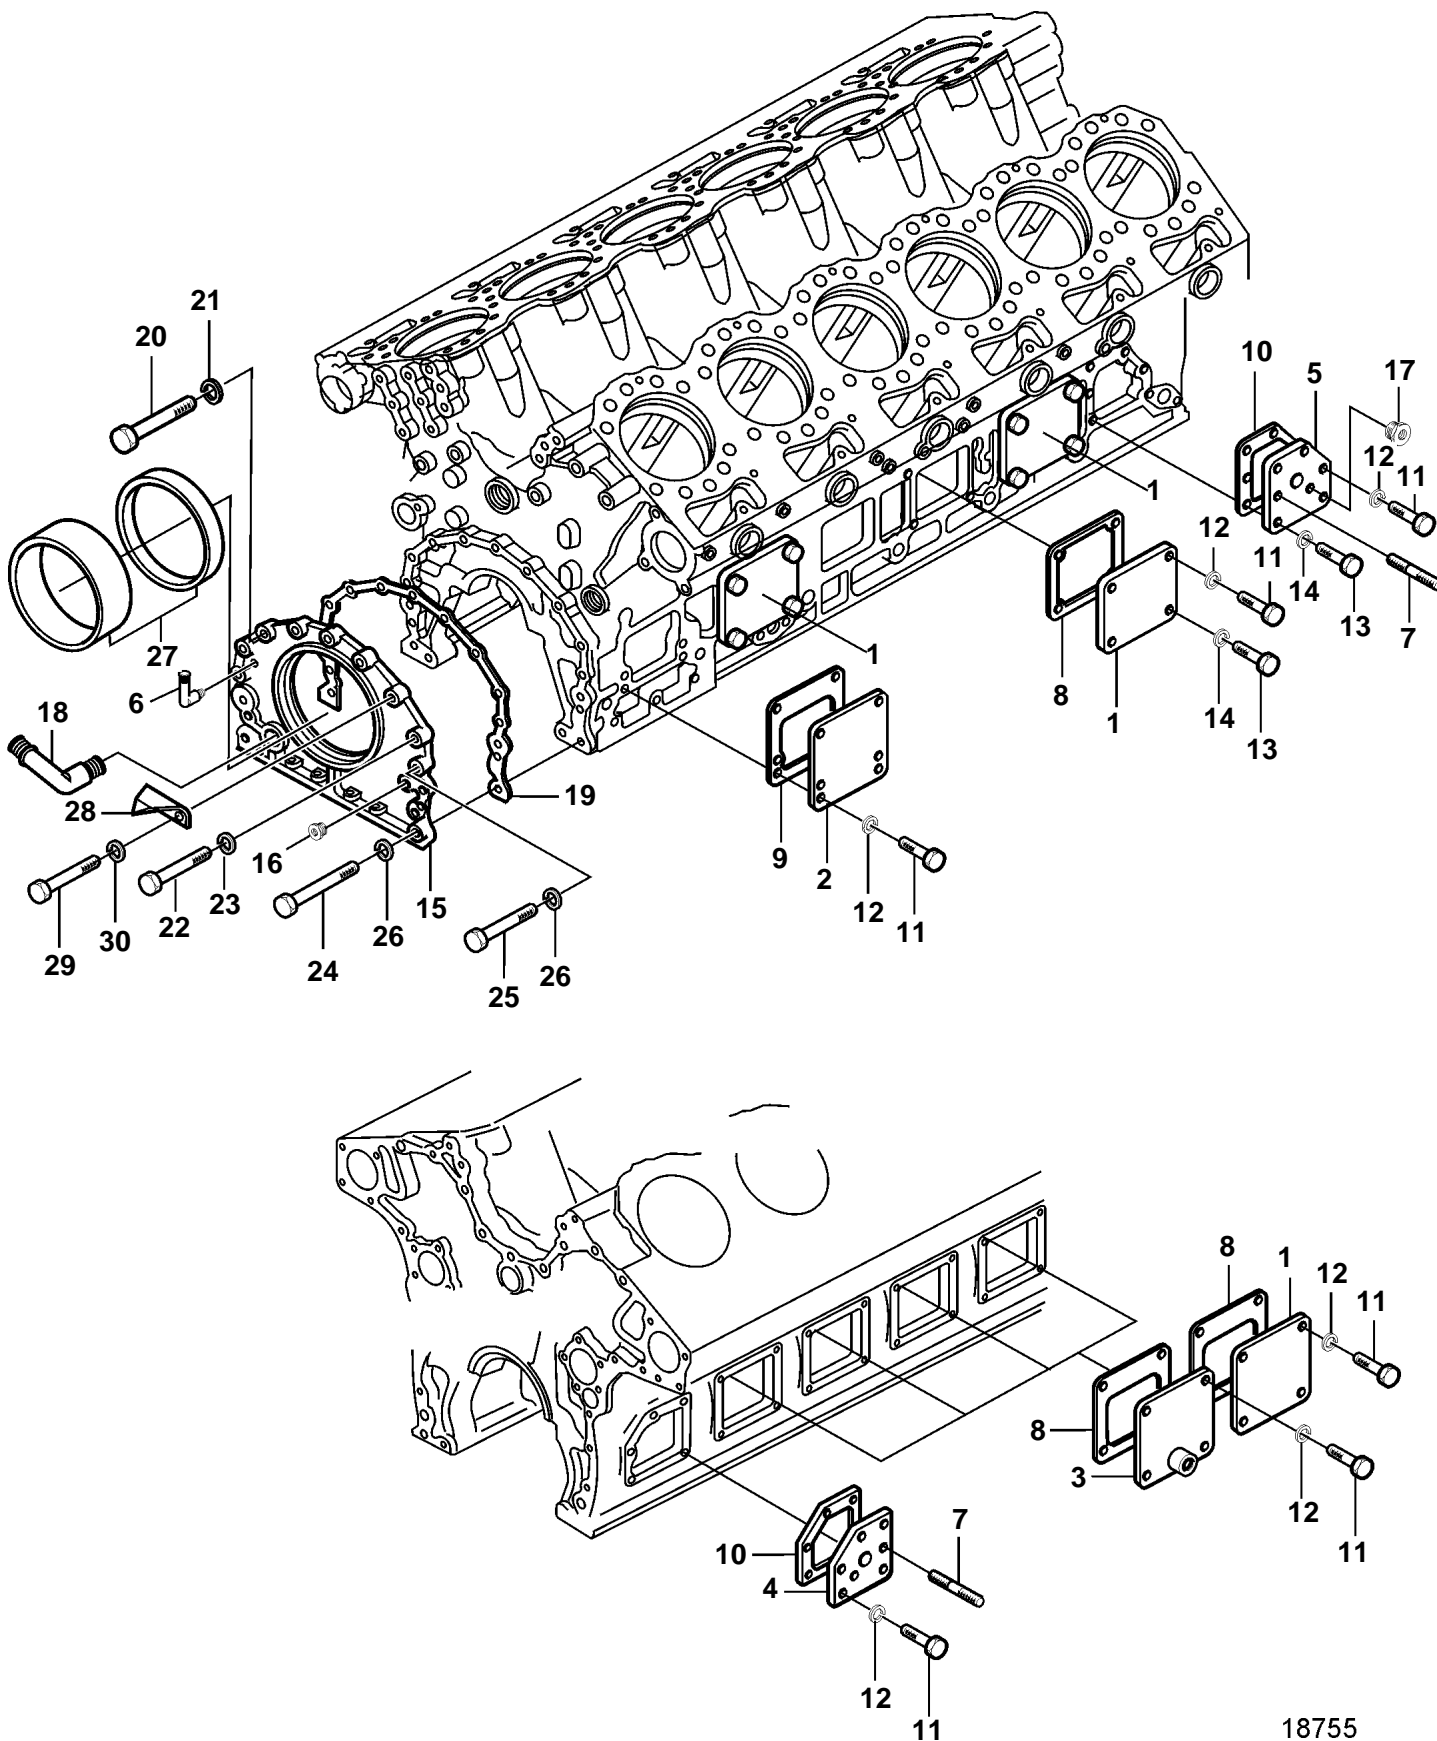

D34A-MT AUX, D34A-MS AUX

18755

D34A-MT AUX, D34A-MS AUX

REF	PART NO.	QTY	DESCRIPTION	NOTES
1	3833394	6	Cover	
2	3833397	1	Cover	
3	3833396	1	Cover	
4	3833401	1	Cover	
5	3833400	1	Cover	
6	3832112	1	Elbow union	
7	3834747	4	Stud	
8	3837095	8	Gasket	
9	3838119	1	Gasket	
10	3838118	2	Gasket	
11	3834954	38	Screw	
12	3832245	38	Spring washer	
13	3831575	2	Screw	
14	3832245	2	Spring washer	
15	3833384	1	Cover	
16	3831858	1	Plug	
17			Plug	NOT USED
18	3832121	1	Elbow union	
19	3836819	1	Gasket	
20	3831605	7	Screw	
21	3832245	7	Spring washer	
22	3831603	2	Screw	
23	3832245	2	Spring washer	
24	3832108	1	Screw	
25	3831605	1	Screw	
26	3832245	2	Spring washer	
27	3587805	1	Sealing ring	
28	3836820	1	Setting indicator	
29	3831605	2	Screw	
30	3832245	2	Spring washer	