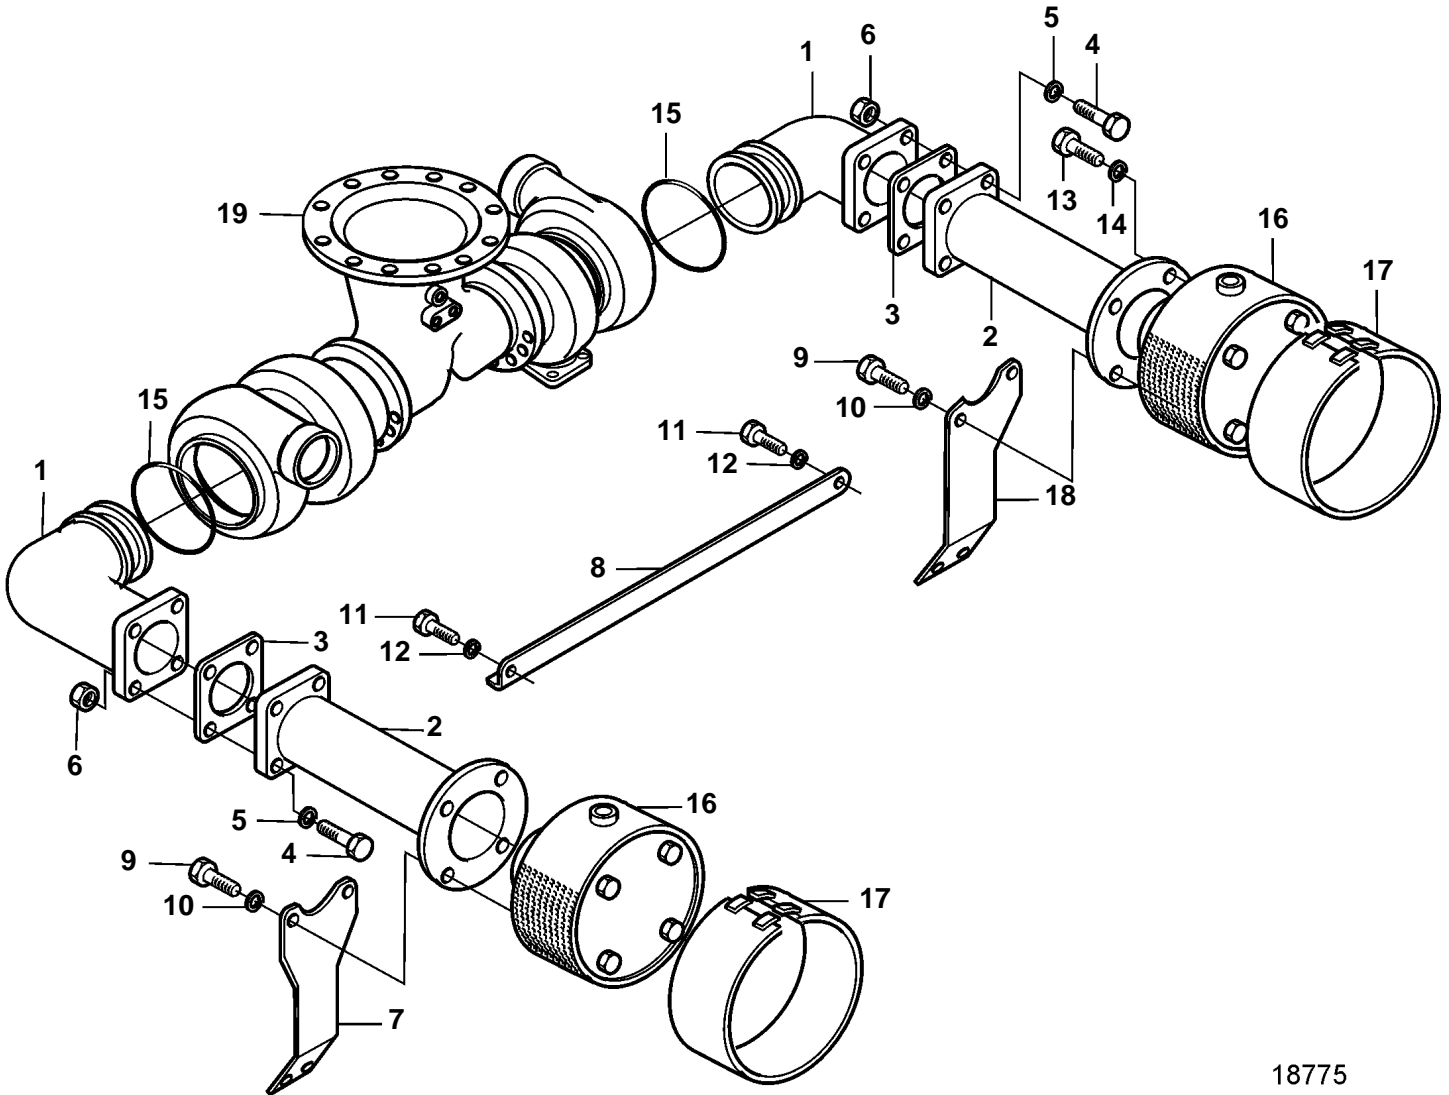

D34A-MT AUX, D34A-MS AUX

18775

D34A-MT AUX, D34A-MS AUX

REF	PART NO.	QTY	DESCRIPTION	SEE SEC.
1	3833446	2	Inlet pipe	
2	3834110	2	Inlet pipe	
3	3833863	2	Gasket	
4	3832045	8	Screw	
5	3832233	8	Spring washer	
6	3832196	8	Lock nut	
7	3833033	1	Bracket	
8	3834690	1	Stay	
9	3832044	4	Screw	
10	3832233	4	Spring washer	
11	3832042	2	Screw	
12	3832233	2	Spring washer	
13	3832041	2	Screw	
14	3832233	2	Spring washer	
15	3833840	4	O-ring	
16	3834600	2	Air filter	
17	3834293	2	Pre-cleaner	
18	3833062	1	Bracket	
19	3834015	1	Exhaust pipe	
				5183