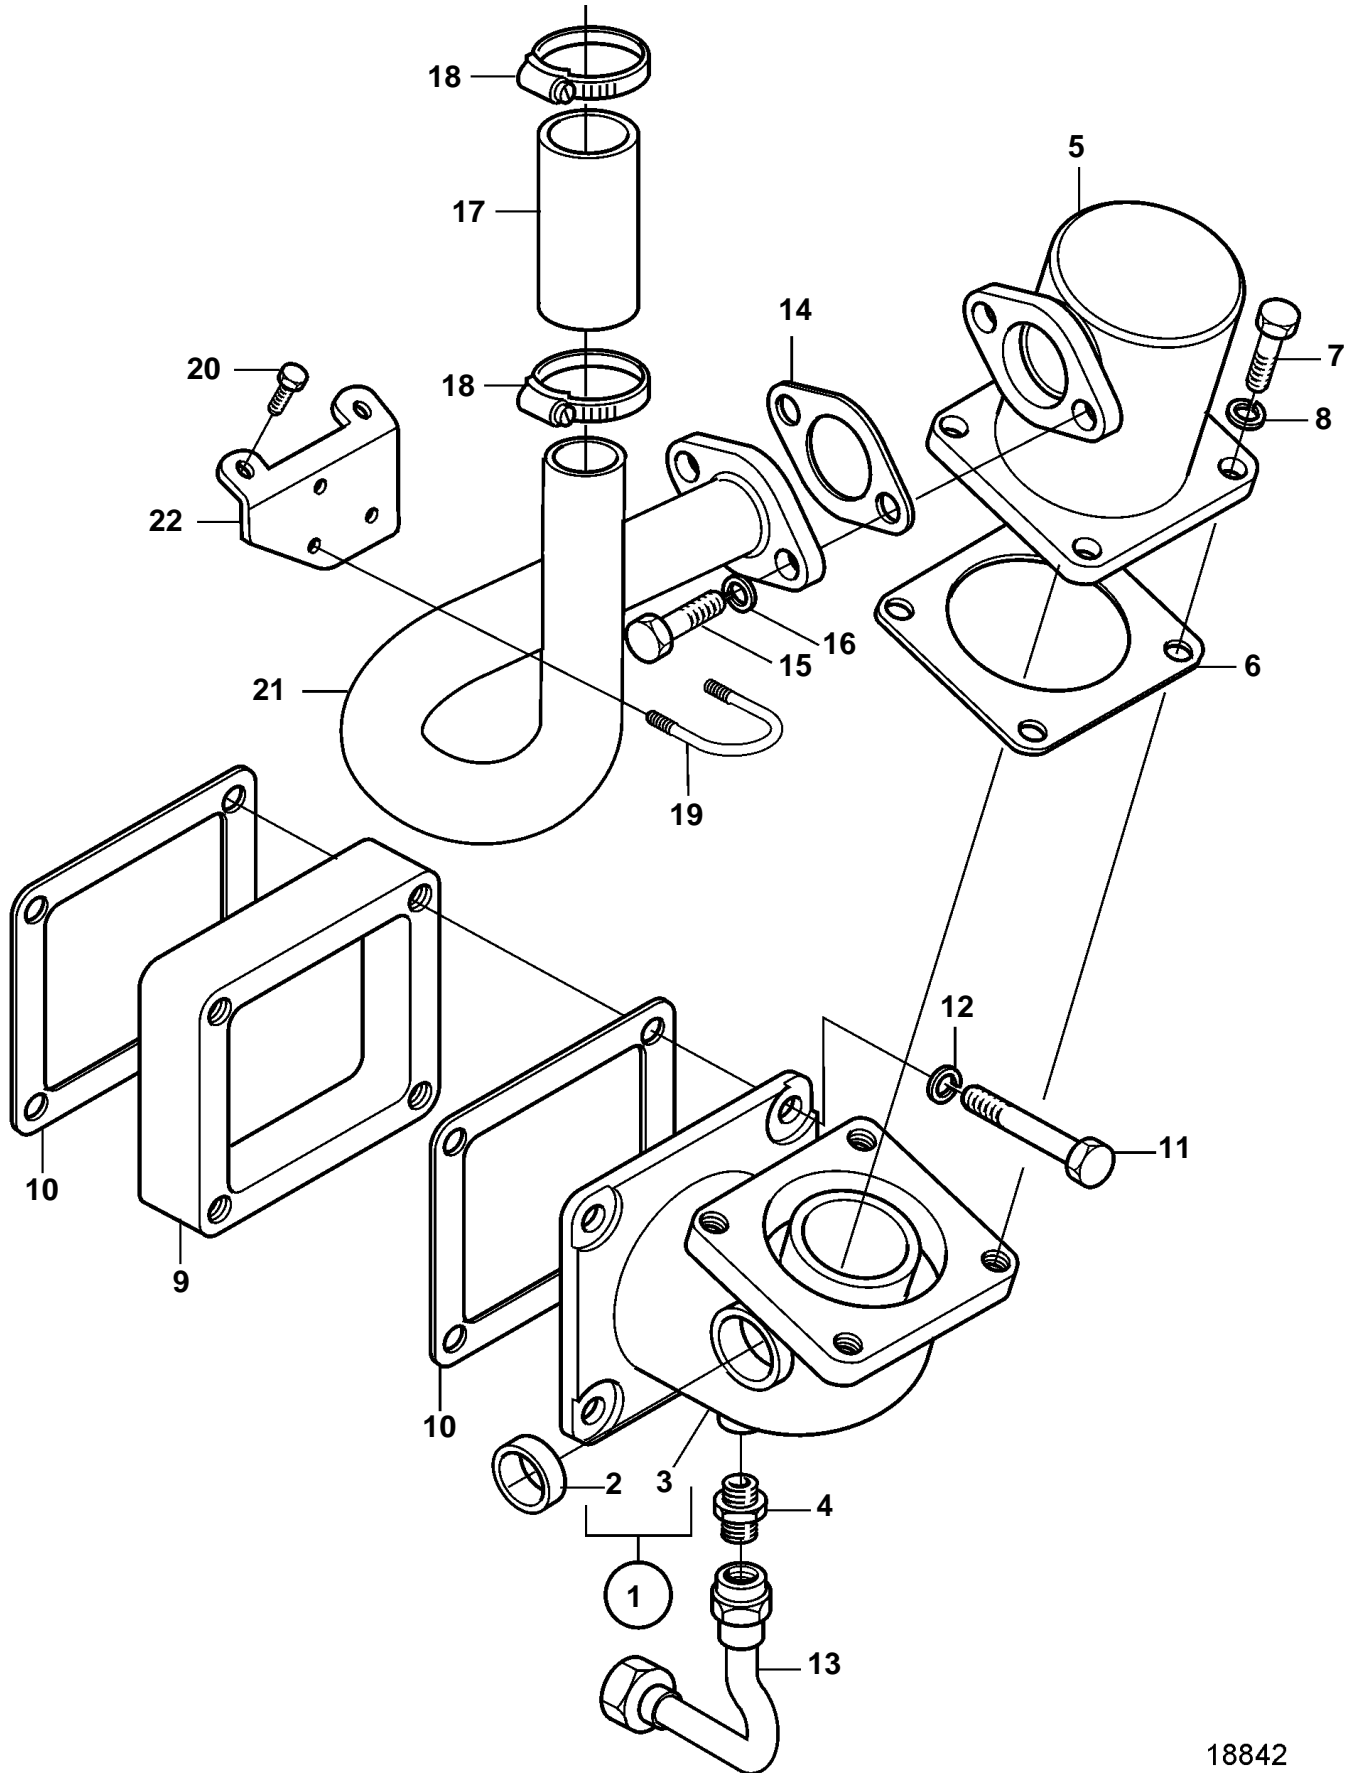

D34A-MS AUX

D34A-MS AUX

REF	PART NO.	QTY	DESCRIPTION
1	3833142	1	Housing
2	3833116	2	· Cap
3		1	· Housing
4	3832130	1	Connector
5	3833362	1	Cover
6	3836469	1	Gasket
7	3831603	4	Screw
8	3832245	4	Spring washer
9	3833398	1	Cover
10	3837095	2	Gasket
11	3831590	4	Screw
12	3832233	4	Spring washer
13	3834123	1	Oil pipe, oil sump
14	3831639	1	Gasket
15	3835726	2	Screw
16	3832245	2	Spring washer
17	3833632	1	Rubber hose
18	3834983	4	Hose clamp
19	3834818	1	Spring
20	3831585	2	Screw
21	3833994	1	Breather pipe
22	3834692	1	Stay