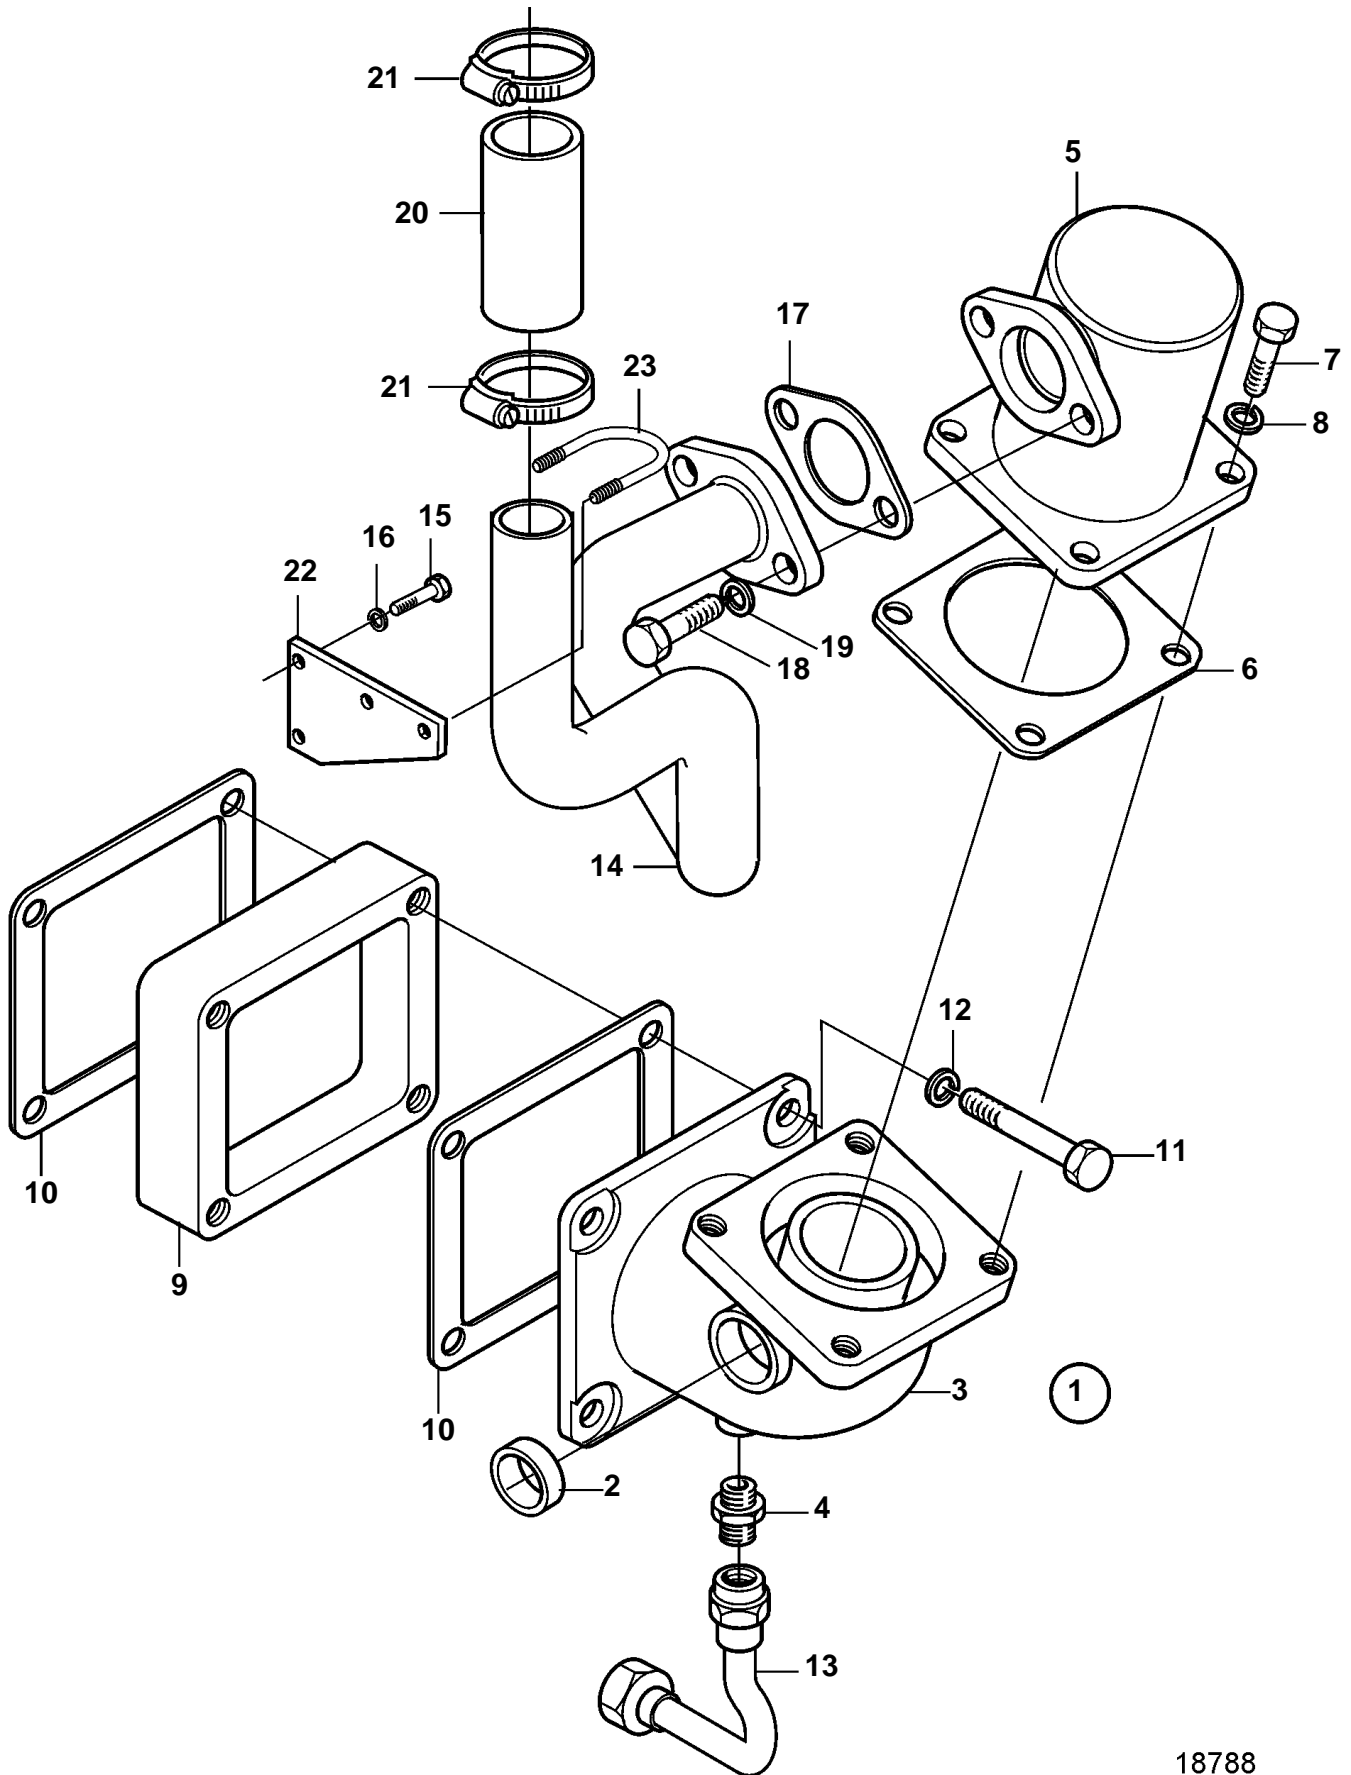

D34A-MT AUX

D34A-MT AUX

REF	PART NO.	QTY	DESCRIPTION
1	3833142	1	Housing
2	3833116	2	· Cap
3		1	· Housing
4	3832130	1	Connector
5	3833362	1	Cover
6	3836469	1	Gasket
7	3831603	4	Screw
8	3832245	4	Spring washer
9	3833398	1	Cover
10	3837095	2	Gasket
11	3831590	4	Screw
12	3832233	4	Spring washer
13	3834123	1	Oil pipe, oil sump
14	3833993	1	Breather pipe
15	3832044	2	Screw
16	3832233	2	Spring washer
17	3831639	1	Gasket
18	3835726	2	Screw
19	3832245	2	Spring washer
20	3833632	1	Rubber hose
21	3834983	2	Hose clamp
22	3834687	1	Stay
23	3834818	1	Spring