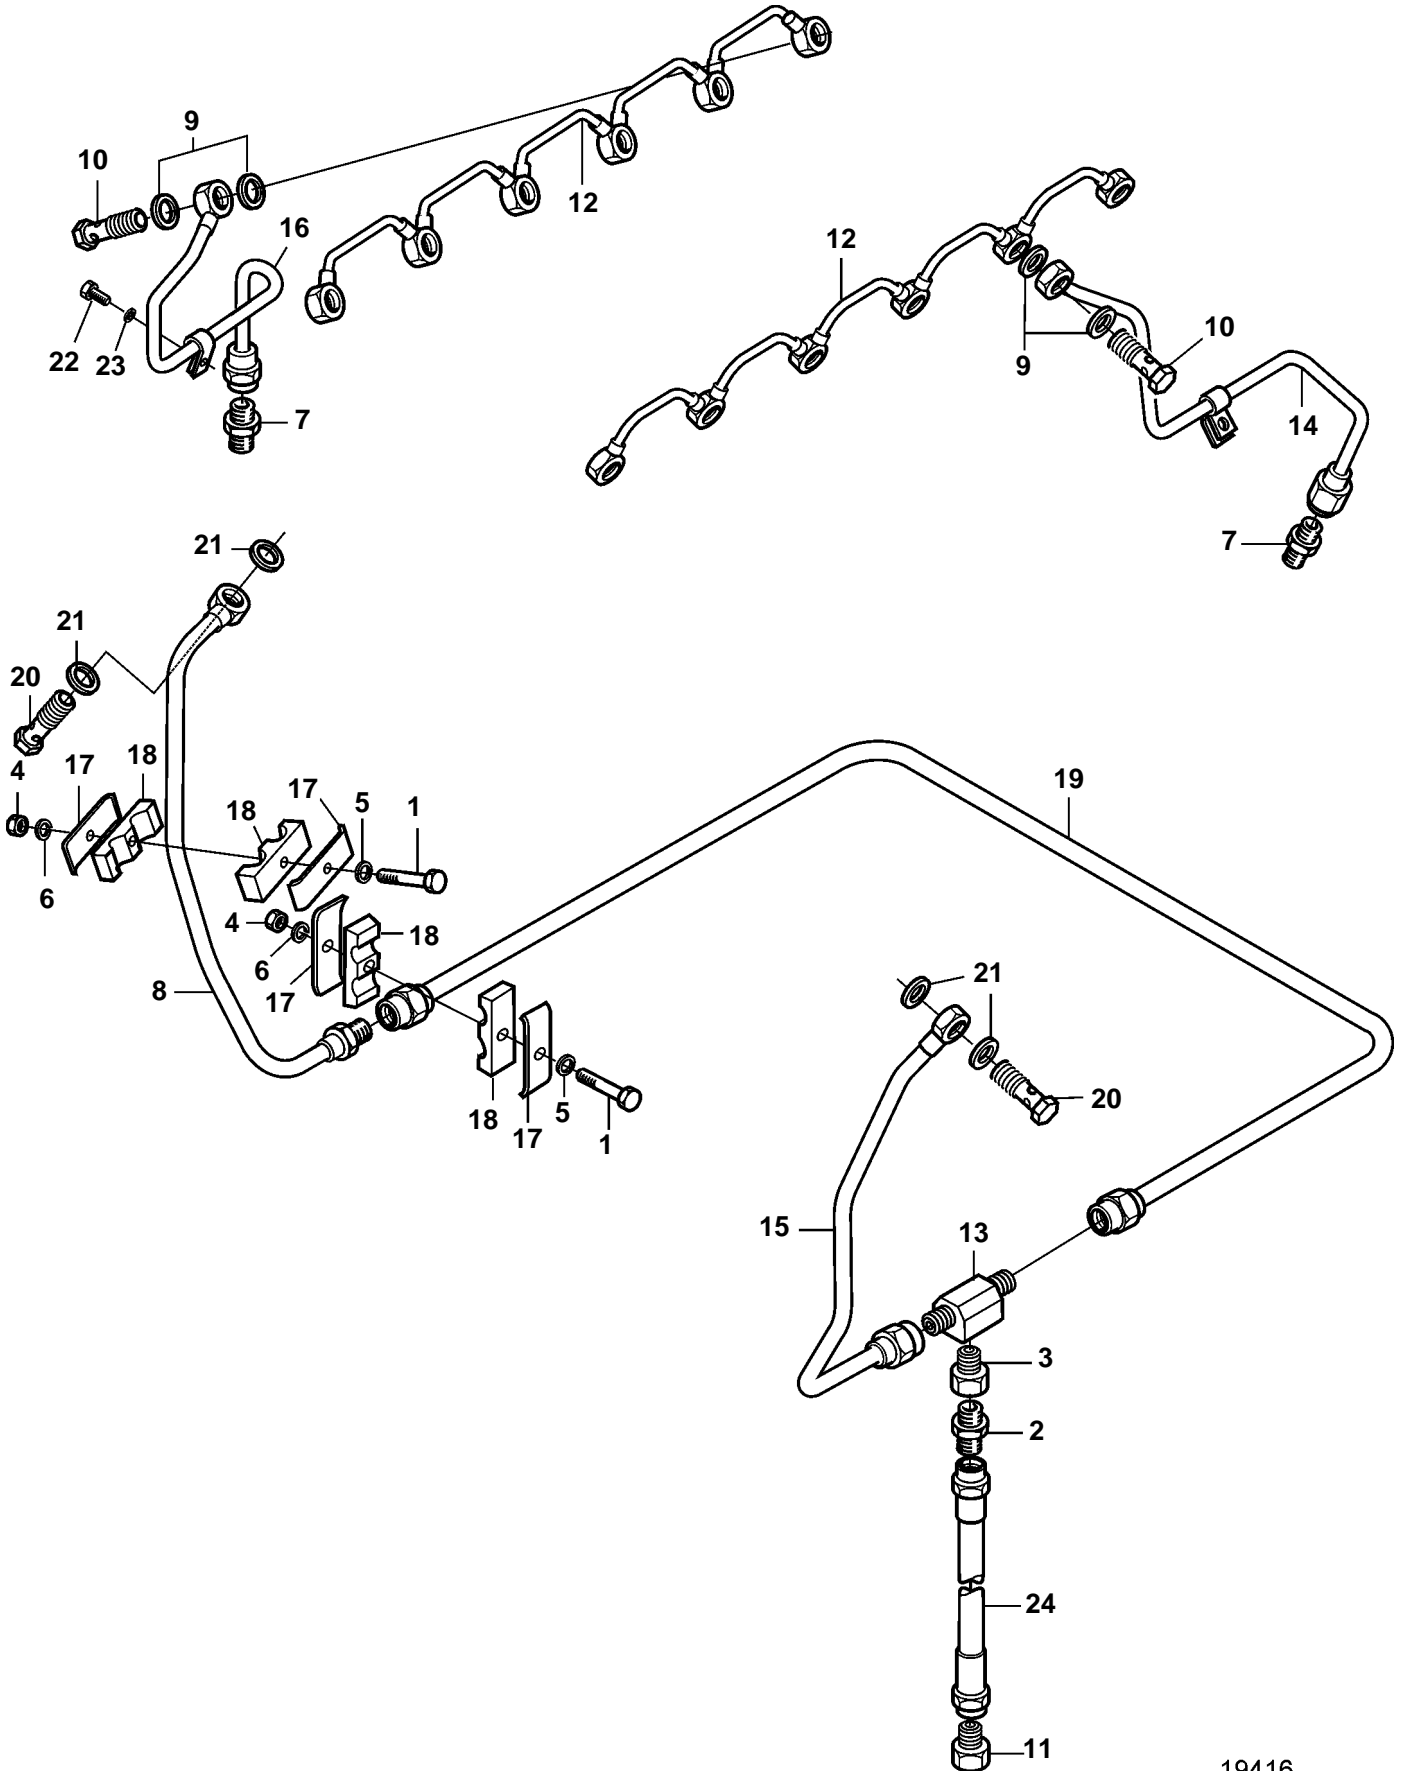

D34A-MT AUX, D34A-MS AUX

D34A-MT AUX, D34A-MS AUX

REF	PART NO.	QTY	DESCRIPTION	NOTES
1	3832047	6	Screw	
2	3837000	1	Connector	
3	3837001	1	Connector	
4	3832196	6	Lock nut	
5	3832214	6	Washer	
6	3832233	6	Spring washer	
7	3832320	2	Connector	
8	3837002	1	Fuel pipe, injectionpump, S.B	SB
9	3831587	4	Sealing washer	
10	3837003	2	Hollow screw	
11	3837004	1	Connector	
12	3837005	2	Fuel pipe	
13	3837006	1	Connector	
14	3837007	1	Fuel pipe	P
15	3837009	1	Fuel pipe, injectionpump, P	P
16	3837010	1	Fuel pipe	SB
17	3831700	12	Clamp	
18	3831701	12	Seat	
19	3837011	1	Fuel pipe	
20	3832311	2	Hollow screw	
21	3831591	4	Sealing washer	
22	3835722	1	Screw	
23	3832225	1	Spring washer	
24	3834020	1	Tube	