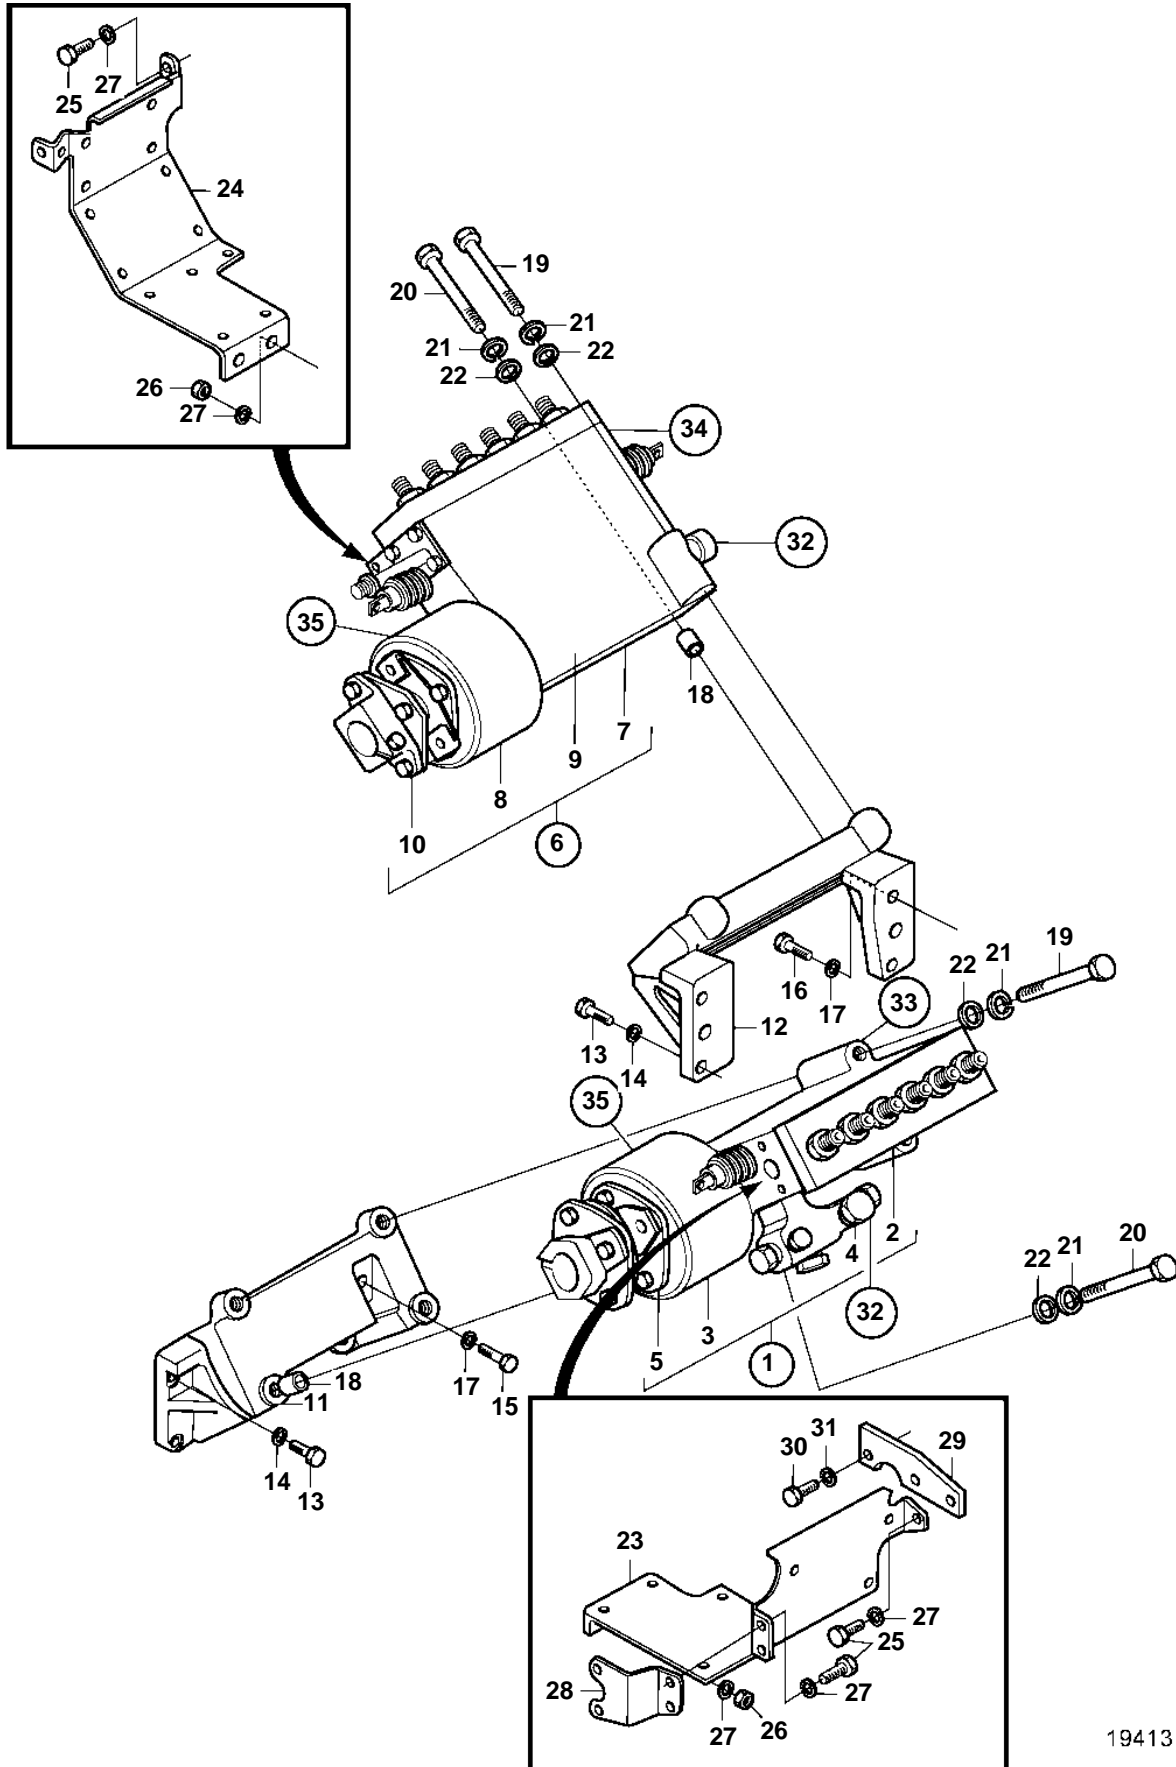

D34A-MT AUX, D34A-MS AUX

19413

D34A-MT AUX, D34A-MS AUX

REF	PART NO.	QTY	DESCRIPTION	SEE SEC.	NOTES
1	3837855	1	Injection pump		SB
2		1	· Injection pump		
3		1	· Injection timing dev		
4	3834323	1	· Fuel pump		
5	3833306	1	· Clutch		
6	3837857	1	Injection pump		P
7		1	· Injection pump		
8		1	· Injection timing dev		
9	3834323	1	· Fuel pump		
10	3833306	1	· Clutch		
11	3838362	1	Bracket		SB
12	3838363	1	Bracket		P
13	3834954	6	Screw		
14	3832233	6	Spring washer		
15	3831585	1	Screw		
16	3580014	1	Screw		
17	3832233	2	Spring washer		
18	3833957	4	Pin		
19	3831594	4	Screw		
20	3831599	4	Screw		
21	3832233	8	Spring washer		
22	3832214	8	Washer		
23	3833377	1	Cover		SB
24	3833378	1	Cover		P
25	3832041	6	Screw		
26	3832196	4	Lock nut		
27	3832233	8	Spring washer		
28	3834675	1	Stay		
29	3834673	2	Stay		
30	3831528	4	Screw		
31	3832233	4	Spring washer		
32	3834323	1	Fuel pump		
				5236	
33		1	Injection pump		SB
				6023	
34		1	Injection pump		P
				6024	
35	3833306	1	Clutch		
				5939	