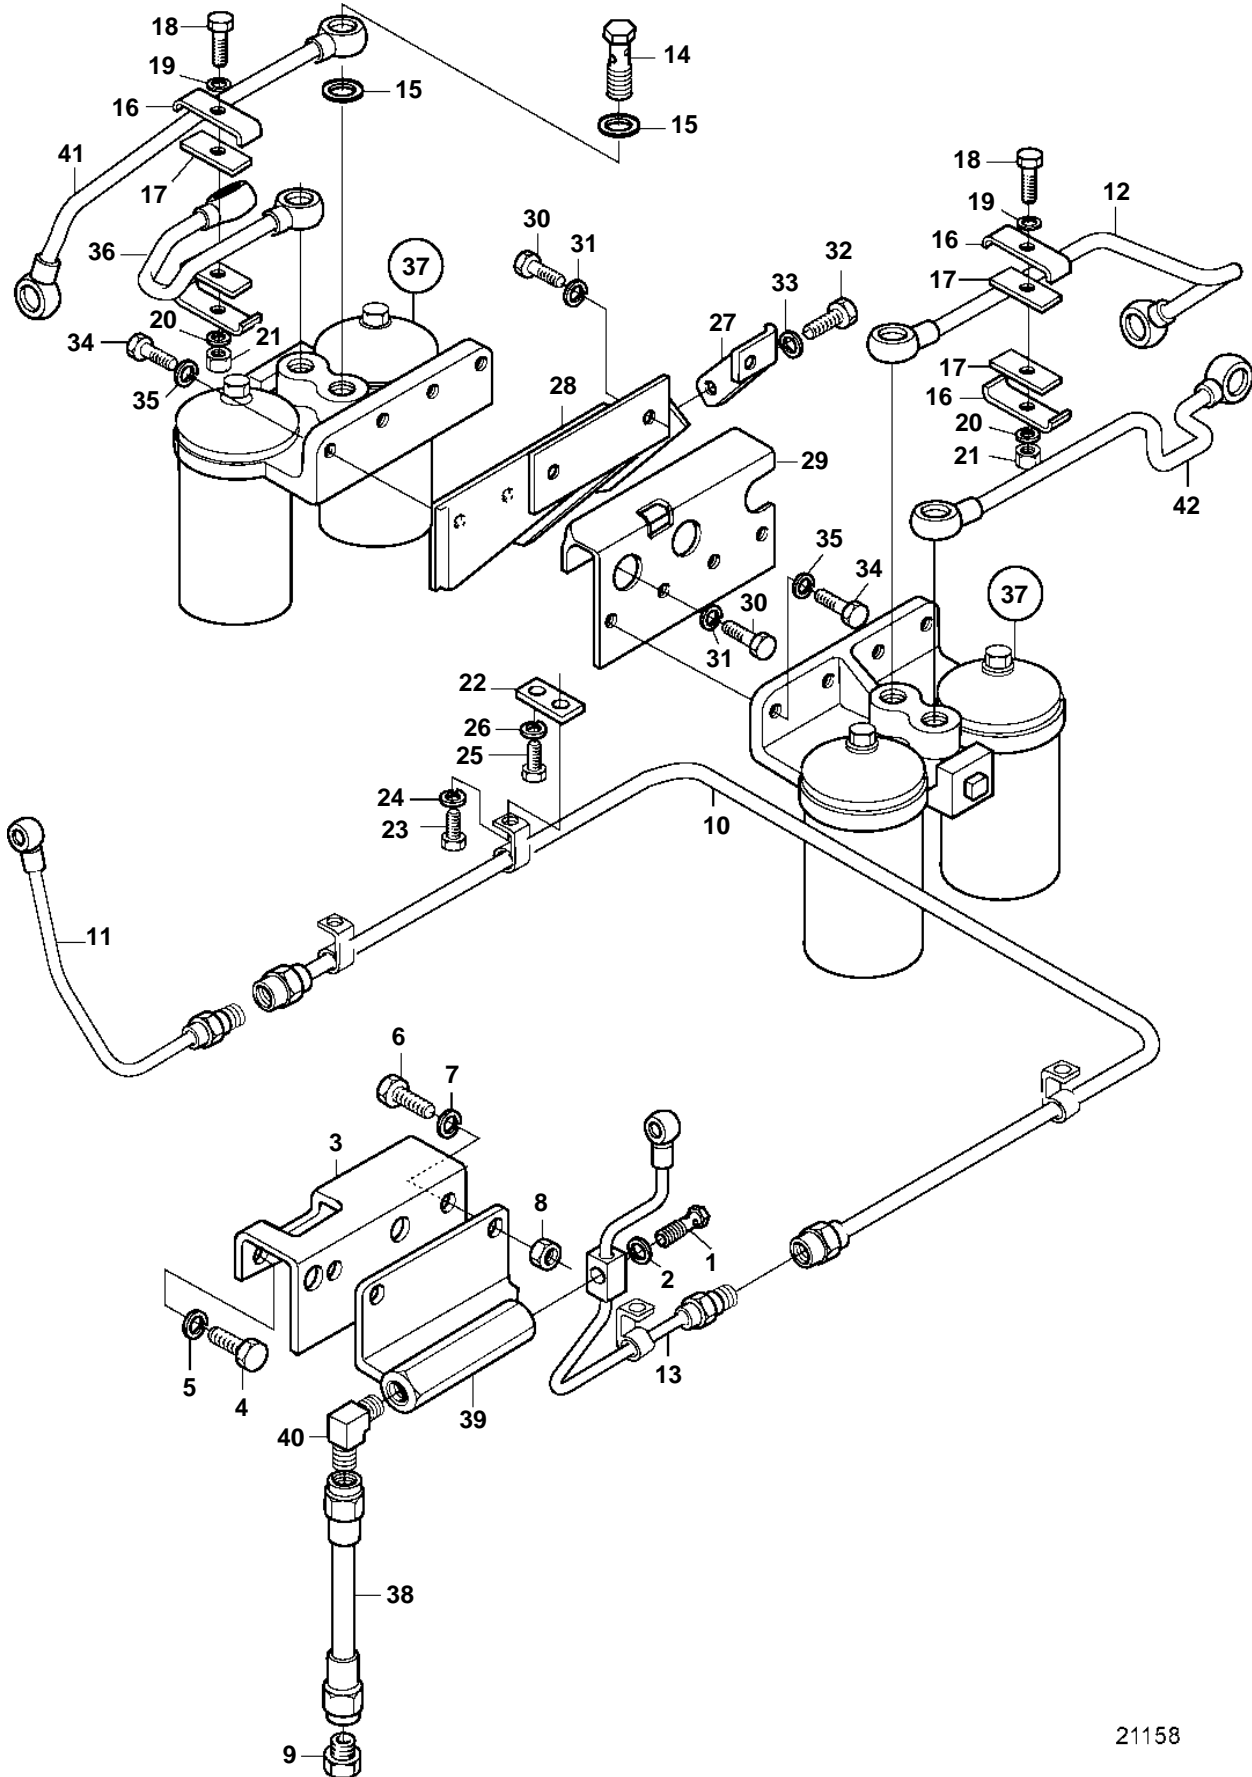

D34A-MT AUX, D34A-MS AUX

21158

D34A-MT AUX, D34A-MS AUX

REF	PART NO.	QTY	DESCRIPTION	SEE SEC.	NOTES
1	3832311	1	Hollow screw		
2	3831591	2	Sealing washer		
3	3586424	1	Bracket		
4	3836448	2	Screw		
5	3832233	2	Spring washer		
6	3832063	2	Screw		
7	3832245	2	Spring washer		
8	3832199	2	Lock nut		
9	3837004	1	Connector		
10	3837012	1	Fuel pipe		
11	3817747	1	Fuel pipe, fuel feed pump, S.B		(3837013)
12	3834034	1	Fuel pipe		P
13	3837014	1	Fuel pipe, fuel feed pump, P		
14	3832311	4	Hollow screw		
15	3831591	8	Sealing washer		
16	3831700	4	Clamp		
17	3831701	4	Seat		
18	3832047	2	Screw		
19	3832214	2	Washer		
20	3832233	2	Spring washer		
21	3831758	2	Lock nut		
22	3837015	4	Stay		
23	3835722	4	Screw		
24	3832225	4	Spring washer		
25	3836448	4	Screw		
26	3832233	4	Spring washer		
27	3834678	1	Stay		SB
28	3833060	1	Bracket		SB
29	3833048	1	Bracket		P
30	3831575	5	Screw		
31	3832233	5	Spring washer		
32	3832042	1	Screw		
33	3832233	1	Spring washer		
34	3832044	8	Screw		
35					
36	3834032	1	Fuel pipe		SB
37	3835047	1	Fuel filter		
				5242	
38	3834020		Tube		
39	3837020		Connector		
40	3832121		Elbow union		
41	3834033		Fuel pipe		SB
42	3834035		Fuel pipe		P