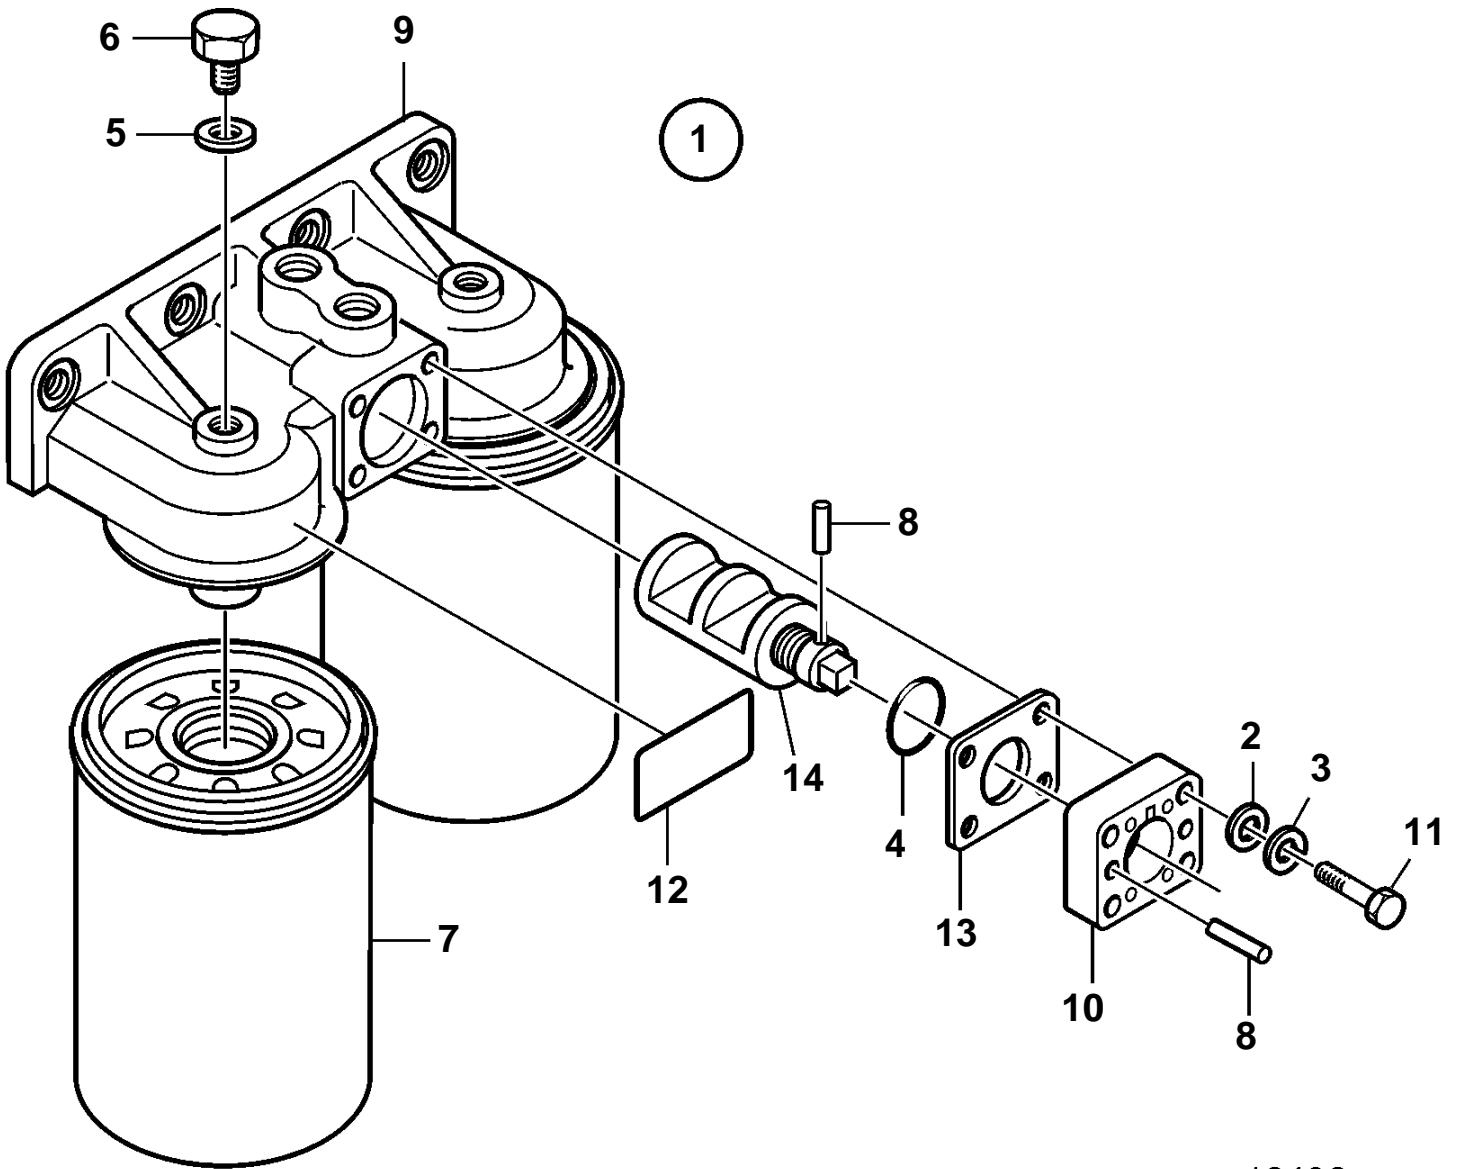

D34A-MT AUX, D34A-MS AUX

18436

D34A-MT AUX, D34A-MS AUX

| REF | PART NO. | QTY | DESCRIPTION      |
|-----|----------|-----|------------------|
| 1   | 3835047  | 2   | Fuel filter      |
| 2   | 3831791  | 8   | · Washer         |
| 3   | 3832225  | 8   | · Spring washer  |
| 4   | 3831959  | 2   | · O-ring         |
| 5   | 3831586  | 4   | · Sealing washer |
| 6   | 3834277  | 4   | · Plug           |
| 7   | 3831484  | 4   | · Fuel filter    |
| 8   | 3833980  | 6   | · Pin            |
| 9   | 3833013  | 2   | · Bracket        |
| 10  | 3833335  | 2   | · Cover          |
| 11  | 3832254  | 8   | · Screw          |
| 12  |          | 2   | · Sign           |
| 13  | 3833541  | 2   | · Gasket         |
| 14  | 3833201  | 2   | · Tap            |