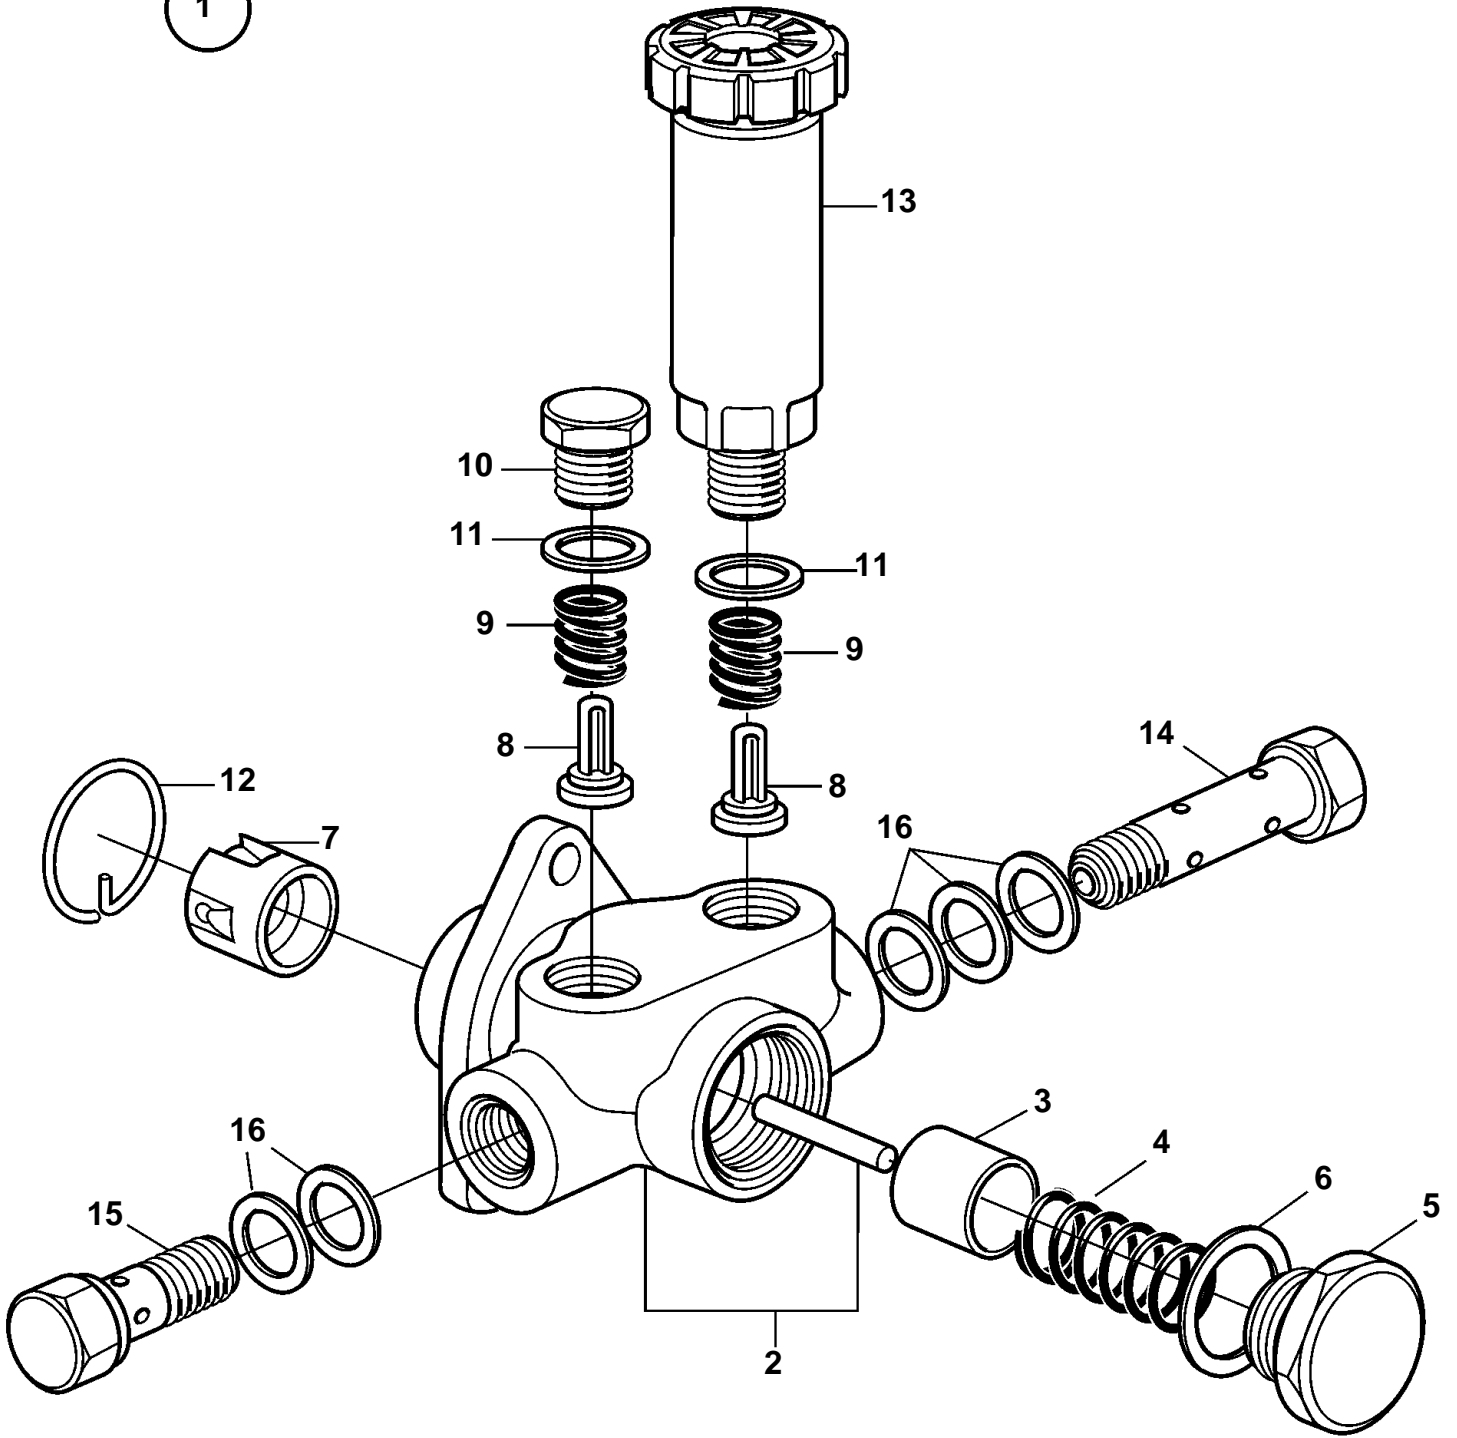

D34A-MT AUX, D34A-MS AUX

1

18817

D34A-MT AUX, D34A-MS AUX

| REF | PART NO. | QTY | DESCRIPTION |
|-----|----------|-----|------------------|
| 1 | 3834323 | 1 | Fuel pump |
| 2 | 3833637 | 1 | · Housing |
| 3 | 3834195 | 1 | · Piston |
| 4 | 3834659 | 1 | · Piston spring |
| 5 | 3834261 | 1 | · Plug |
| 6 | 3833507 | 1 | · Gasket |
| 7 | 3834760 | 1 | · Lifter |
| 8 | 3834820 | 2 | · Valve |
| 9 | 3834644 | 2 | · Spring |
| 10 | 3834263 | 1 | · Plug |
| 11 | 3833506 | 2 | · Gasket |
| 12 | 3834359 | 1 | · Snap ring |
| 13 | 3834325 | 1 | · Feed pump |
| 14 | 3832280 | 1 | · Hollow screw |
| 15 | 3832273 | 1 | · Hollow screw |
| 16 | 3831591 | 5 | · Sealing washer |