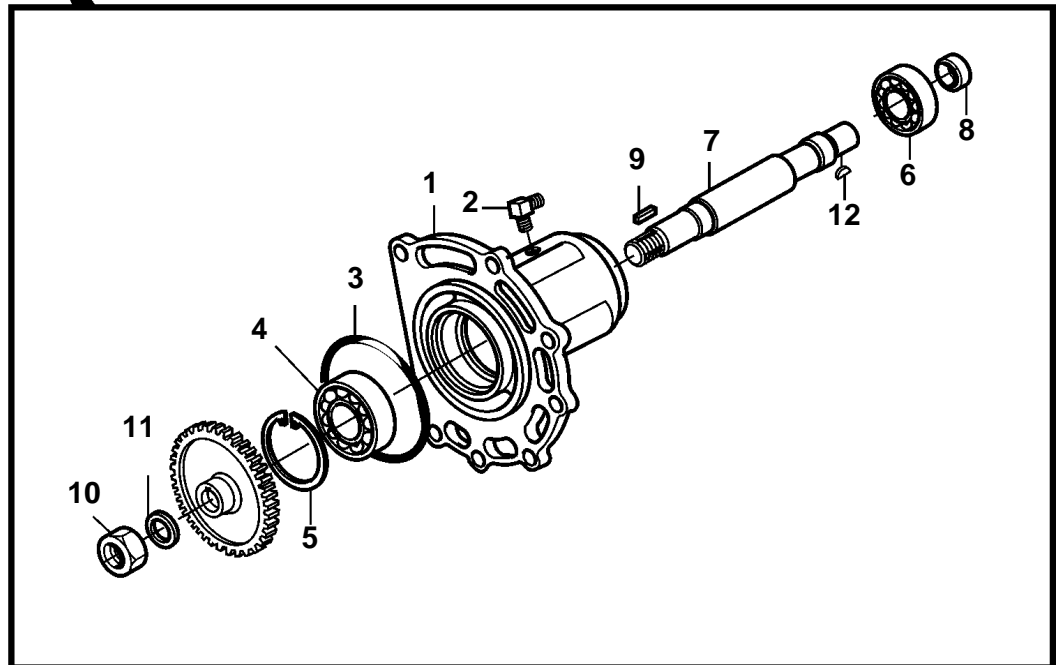

D34A-MT AUX, D34A-MS AUX

18770

D34A-MT AUX, D34A-MS AUX

REF	PART NO.	QTY	DESCRIPTION	NOTES
1	3833149	1	Housing	SB
2	3833453	1	Elbow union	
3	3836841	1	O-ring	
4	3831647	1	Bearing	
5	3832052	1	Snap ring	
6	3831638	1	Bearing	
7	3834500	1	Axle shaft	
8	3834450	1	Sealing ring	
9	3831956	1	Key	
10	3831778	1	Lock nut	
11	3834861	1	Washer	
12	3831953	1	Woodruff key	
13	3833322	2	Cover	
14	3836848	2	Gasket	
15	3831575	6	Screw	
16	3832233	6	Spring washer	