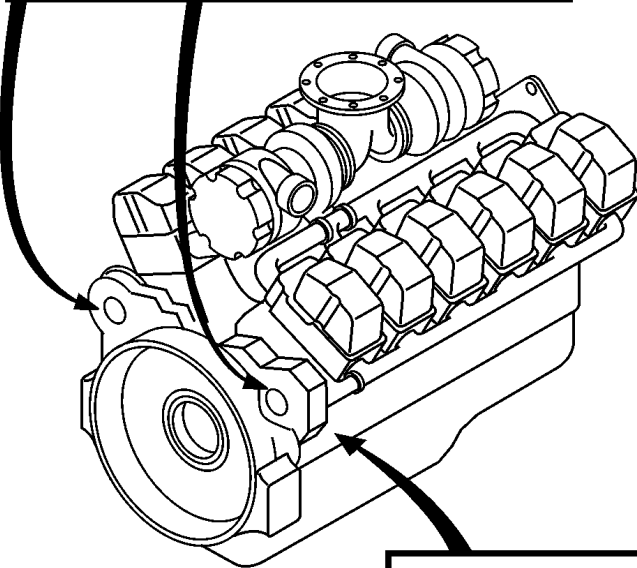

D34A-MT AUX, D34A-MS AUX

18770

D34A-MT AUX, D34A-MS AUX

REF	PART NO.	QTY	DESCRIPTION	NOTES
1	3833149	1	Housing	SB
2	3833453	1	Elbow union	
3	3836841	1	O-ring	
4	3831647	1	Bearing	
5	3832052	1	Snap ring	
6	3831638	1	Bearing	
7	3834500	1	Axle shaft	
8	3834450	1	Sealing ring	
9	3831956	1	Key	
10	3831778	1	Lock nut	
11	3834861	1	Washer	
12	3831953	1	Woodruff key	
13	3833322	2	Cover	
14	3836848	2	Gasket	
15	3831575	6	Screw	
16	3832233	6	Spring washer	