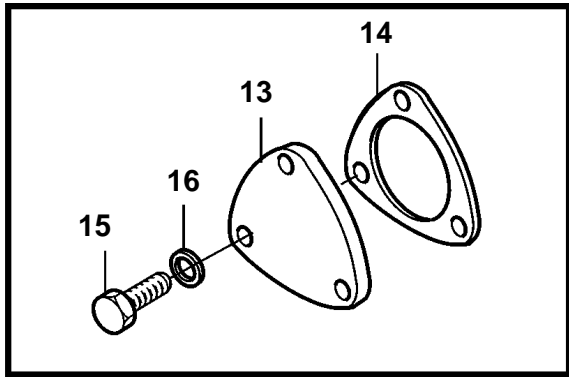

D34A-MT AUX, D34A-MS AUX

18770

D34A-MT AUX, D34A-MS AUX

REF	PART NO.	QTY	DESCRIPTION	NOTES
1	3833149	1	Housing	SB
2	3833453	1	Elbow union	
3	3836841	1	O-ring	
4	3831647	1	Bearing	
5	3832052	1	Snap ring	
6	3831638	1	Bearing	
7	3834500	1	Axle shaft	
8	3834450	1	Sealing ring	
9	3831956	1	Key	
10	3831778	1	Lock nut	
11	3834861	1	Washer	
12	3831953	1	Woodruff key	
13	3833322	2	Cover	
14	3836848	2	Gasket	
15	3831575	6	Screw	
16	3832233	6	Spring washer	