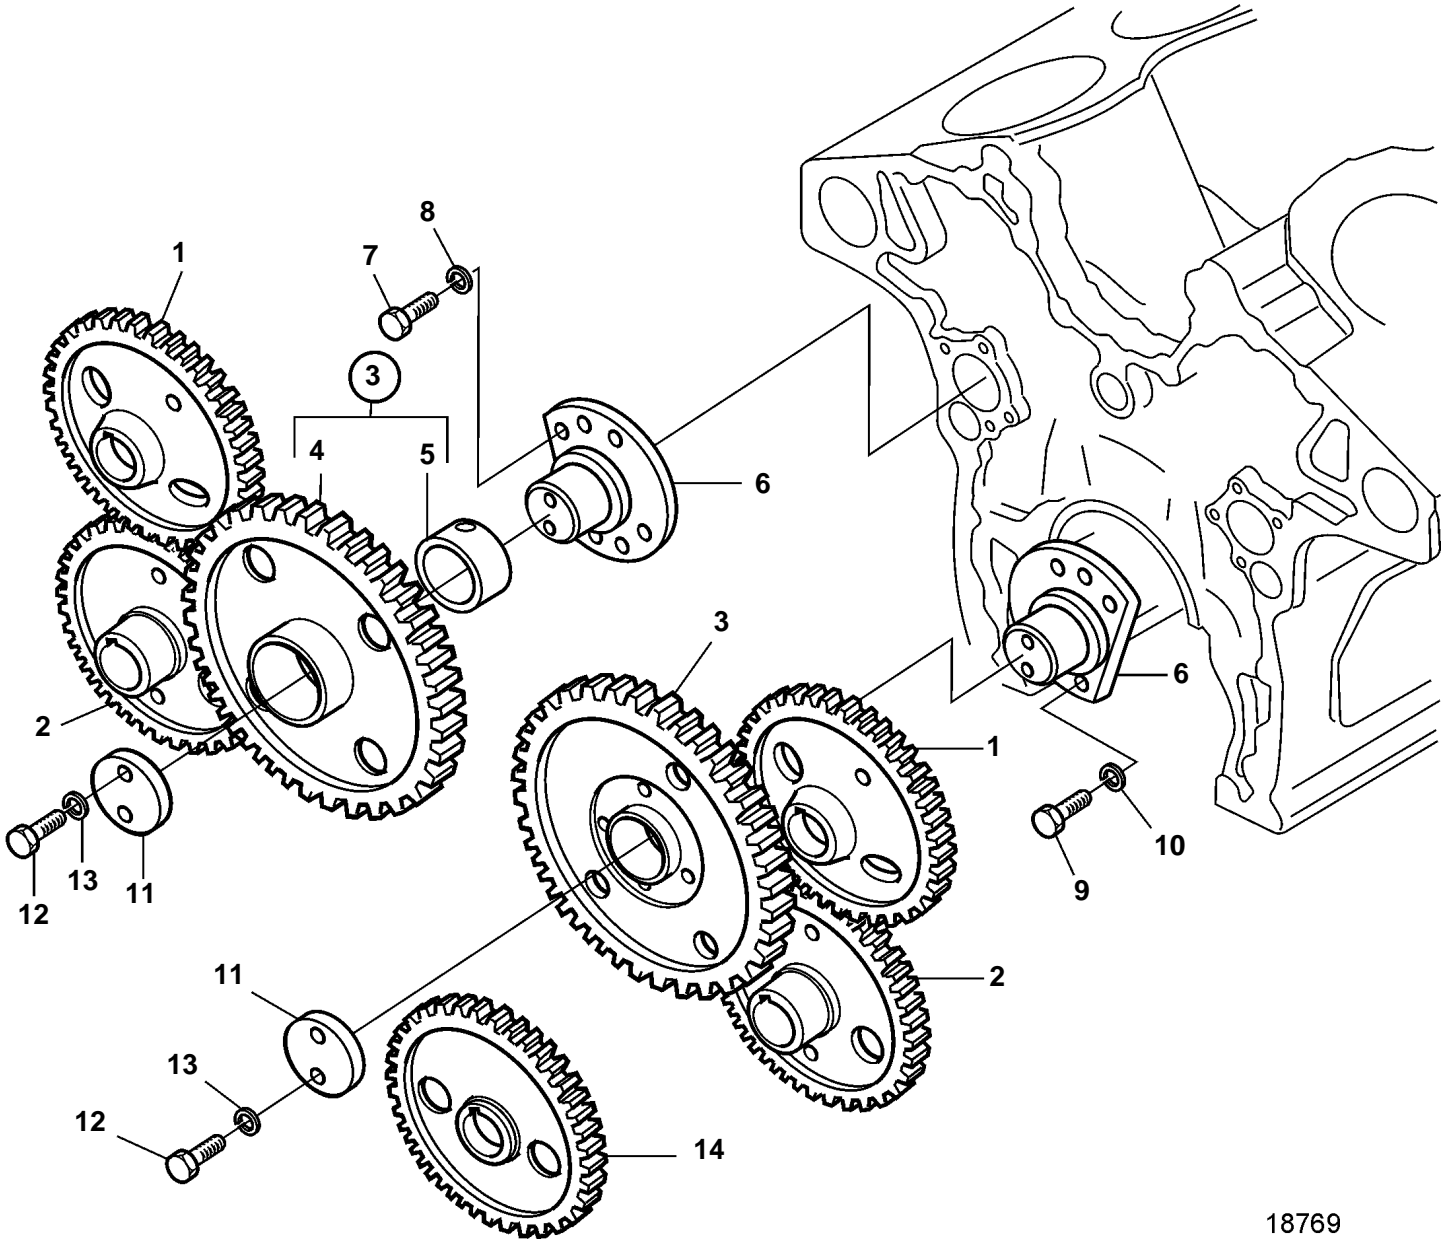

D34A-MT AUX, D34A-MS AUX

18769

D34A-MT AUX, D34A-MS AUX

REF	PART NO.	QTY	DESCRIPTION
1	3833584	2	Camshaft gear
2	3833599	2	Gear
3	3833581	2	Idler gear
4		2	· Idler gear
5	3831693	2	· Bushing
6	3834503	2	Shaft
7	3831603	7	Screw
8	3832245	7	Spring washer
9	3835726	1	Screw
10	3832245	1	Spring washer
11	3831631	2	Plate
12	3832042	4	Screw
13	3832233	4	Spring washer
14	3833600	1	Gear