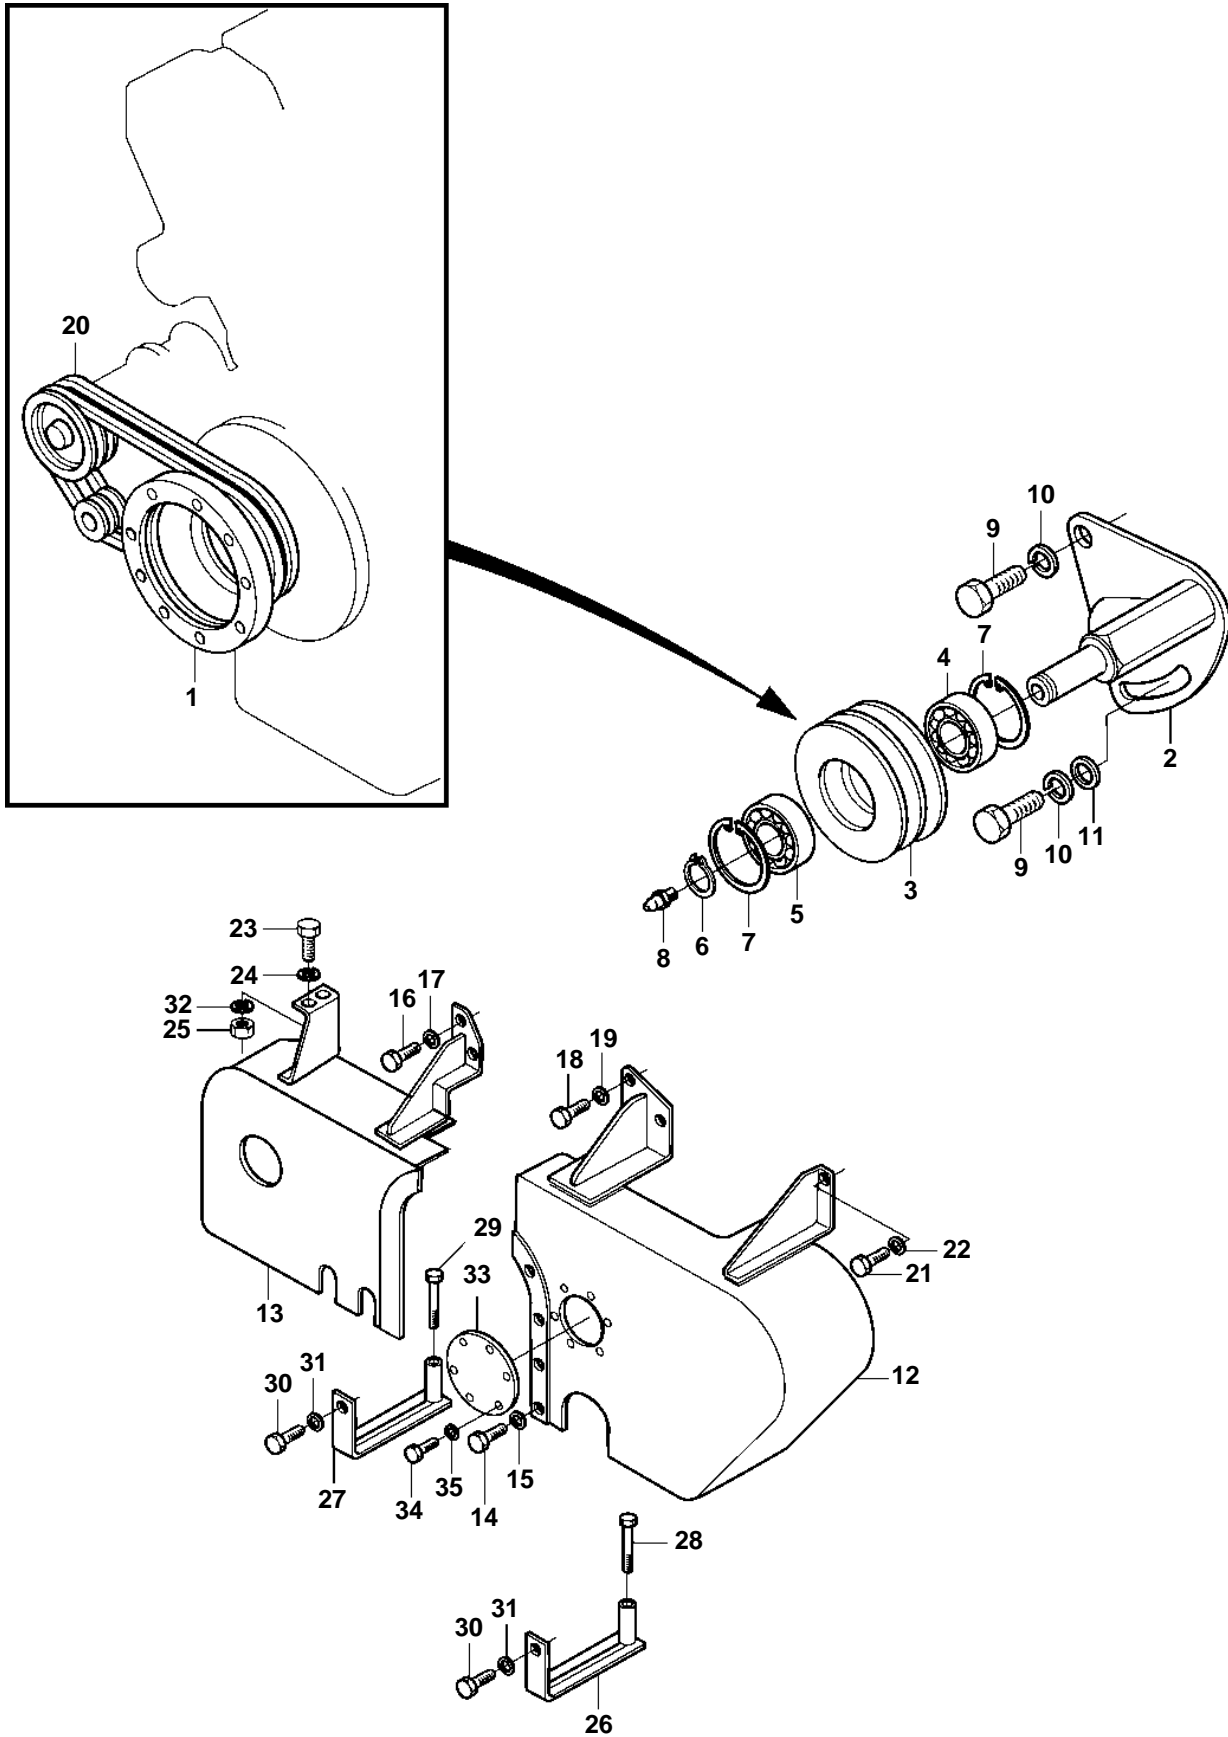

D34A-MT AUX

D34A-MT AUX

REF	PART NO.	QTY	DESCRIPTION	NOTES
1	3836840	1	Pulley	
2	3836849	1	Bracket	
3	3836850	1	Tension pulley	
4	3832165	1	Bearing	(3836851)
5	3836852	1	Bearing	
6	3832018	1	Snap ring	
7	3836853	2	Snap ring	
8	3836541	1	Plug	(3836854)
9	3832044	1	Screw	
10	3832233	1	Spring washer	
11	3836855	1	Washer	
12	3838194	1	Belt protector	P
13	3838195	1	Belt protector	SB
14	3836861	4	Screw	
15	3832233	4	Spring washer	
16	3836670	2	Screw	
17	3832245	2	Spring washer	
18	3835726	2	Screw	
19	3832245	2	Spring washer	
20	3837530	1	V-belt	L=1865mm
21	3832042	2	Screw	
22	3832233	2	Spring washer	
23	3832045	2	Screw	
24	3832233	2	Spring washer	
25	3832211	2	Nut	
26	3836862	1	Stay	P
27	3836857	1	Stay	SB
28	3832107	1	Screw	
29	3831599	1	Screw	
30	3836859	2	Screw	
31	3832225	2	Spring washer	
32	3832233	2	Spring washer	
33	3838196	1	Cover	
34	3835721	4	Screw	
35	3832225	4	Spring washer	