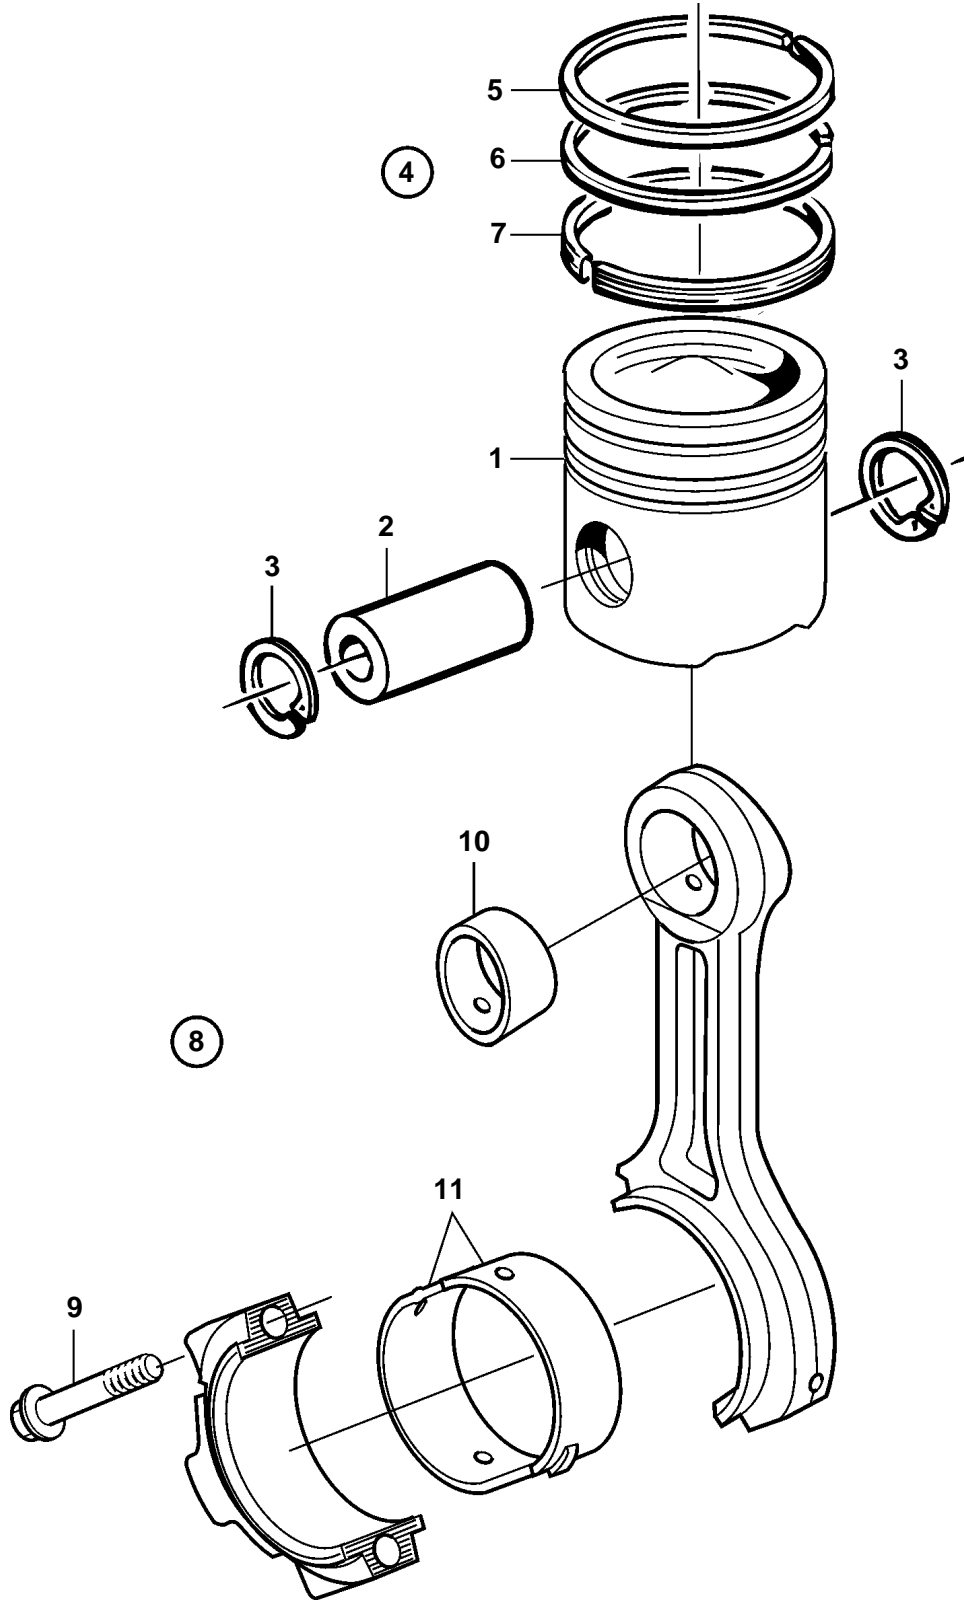

D34A-MT AUX, D34A-MS AUX

D34A-MT AUX, D34A-MS AUX

REF	PART NO.	QTY	DESCRIPTION	NOTES
1	3834196	12	Piston	
2	3836835	12	Piston pin	
3	3832043	24	Snap ring	
4	3834347	12	Piston ring kit	
5		12	· Piston ring	
6		12	· Piston ring	
7		12	· Piston ring	
8	3833209	12	Connecting rod	Class A=7,1kg
	3833210	12	Connecting rod	REPL BY 888190. Class B=7,2kg
	888190	12	Connecting rod	Class B=7,2kg
	3833211	12	Connecting rod	Class C=7,3kg
	3833212	12	Connecting rod	REPL BY 888193. Class D=7,4kg
	888193	12	Connecting rod	Class D=7,4kg
	3833213	12	Connecting rod	Class E=7,5kg
	3833214	12	Connecting rod	Class F=7,6kg
	3833215	12	Connecting rod	Class G=7,7kg
	3833216	12	Connecting rod	Class H=7,8kg
9	3832269	24	· Connecting rod bolt	
10	3837071	12	· Bushing	
11	3836472	24	Rod bearing	STD
	3836836	24	Rod bearing	O.S=0,25mm
	3836837	24	Rod bearing	O.S=0,50mm
	3836838	24	Rod bearing	O.S=0,75mm
	3836839	24	Rod bearing	O.S=1,00mm