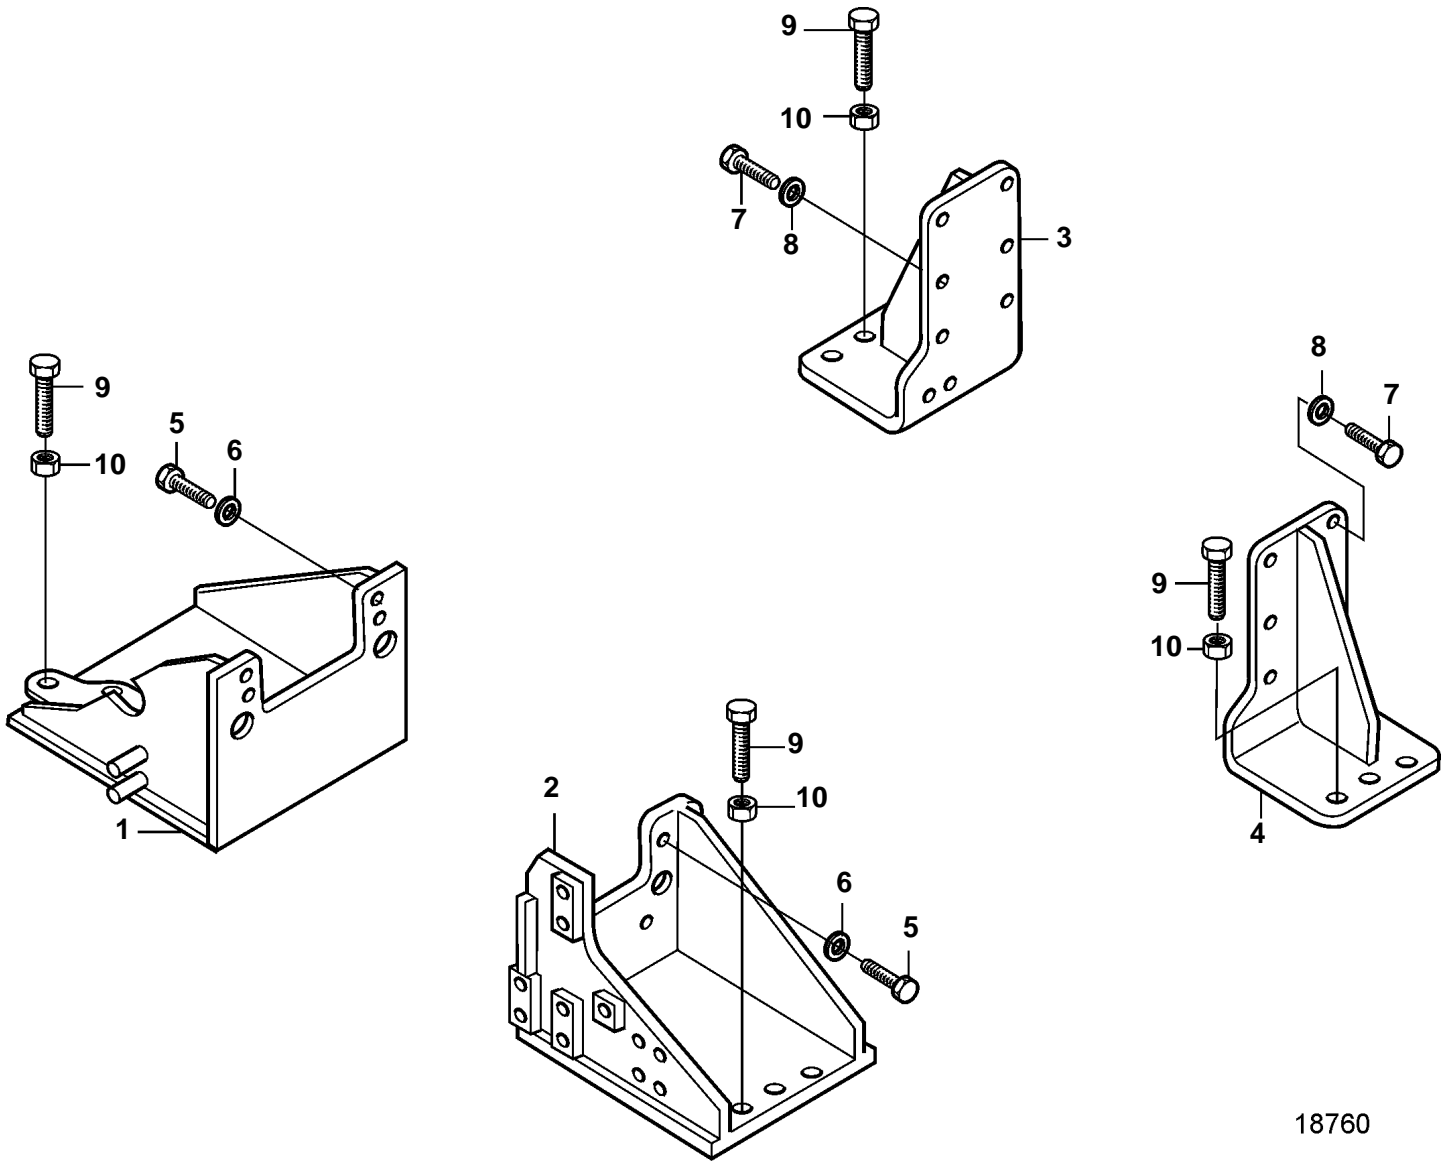

D34A-MS AUX

18760

**D34A-MS AUX**

REF	PART NO.	QTY	DESCRIPTION	NOTES
1	3836834	1	Bracket, front	S.B
2	3836831	1	Bracket, front	P
3	3836832	1	Bracket, rear	S.B
4	3836833	1	Bracket, rear	P
5	3831563	10	Screw	
6	3831802	10	Spring washer	
7	3831620	8	Screw	
8	3831798	8	Spring washer	
9	3832318	4	Screw	
10	3831749	4	Nut	