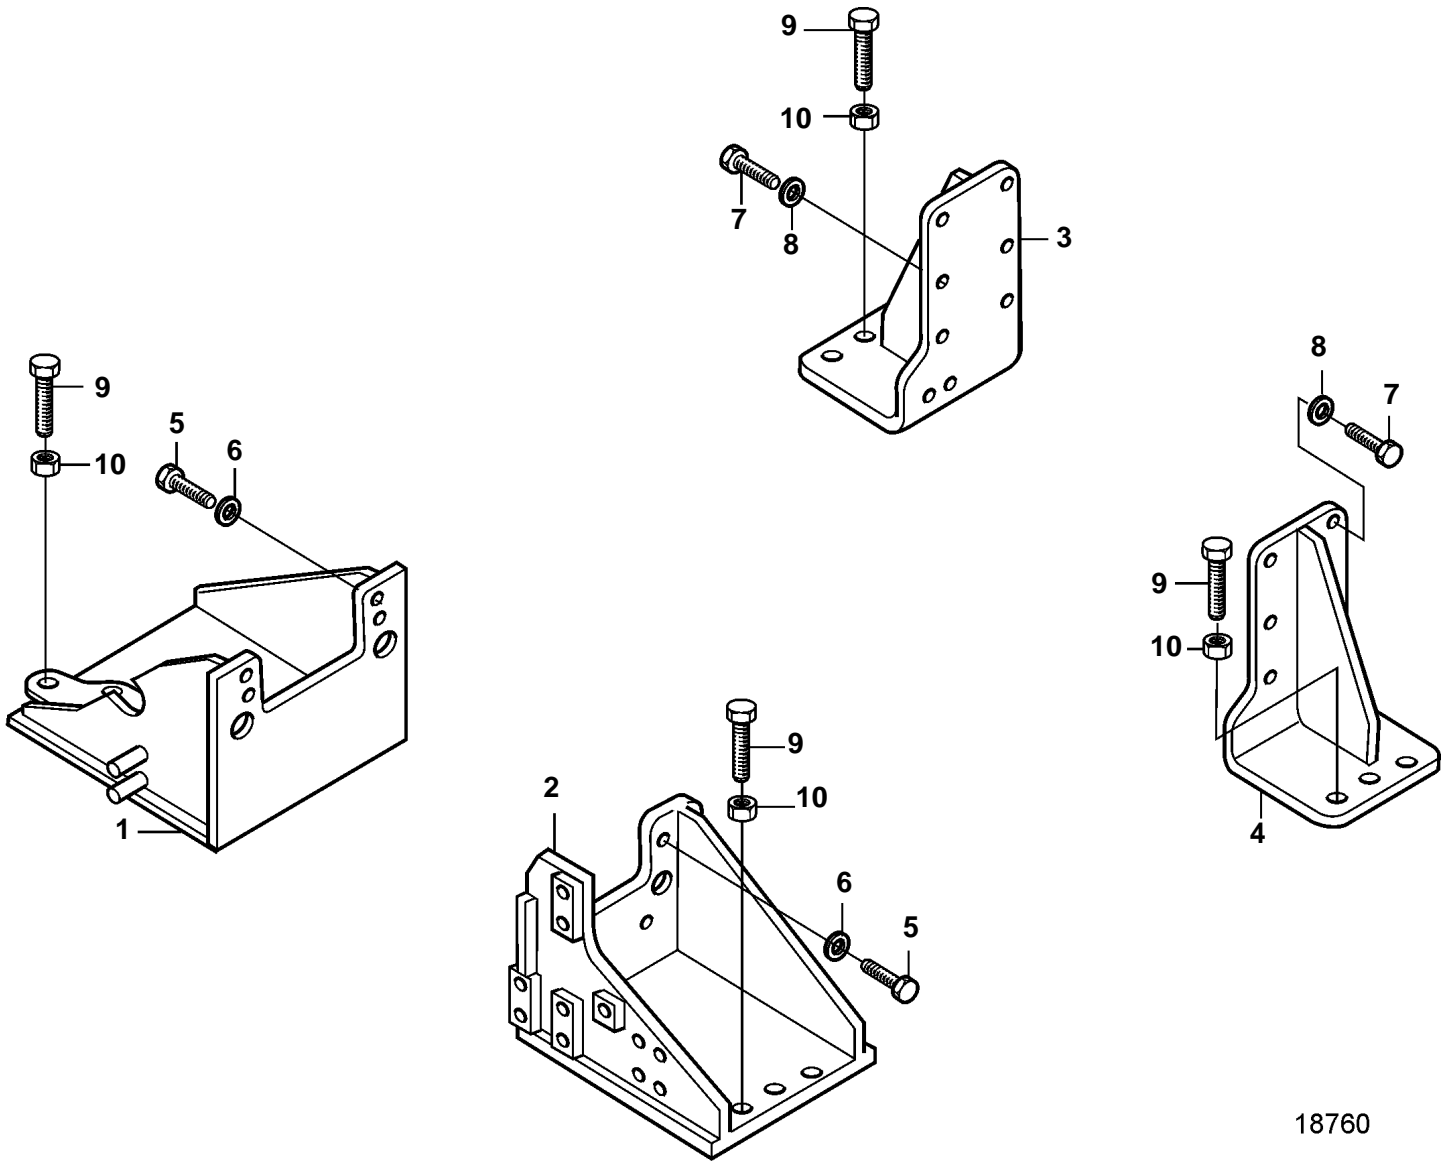

D34A-MT AUX

18760

**D34A-MT AUX**

| REF | PART NO. | QTY | DESCRIPTION    | NOTES |
|-----|----------|-----|----------------|-------|
| 1   | 3836830  | 1   | Bracket, front | S.B   |
| 2   | 3836831  | 1   | Bracket, front | P     |
| 3   | 3836832  | 1   | Bracket, rear  | S.B   |
| 4   | 3836833  | 1   | Bracket, rear  | P     |
| 5   | 3831563  | 10  | Screw          |       |
| 6   | 3831802  | 10  | Spring washer  |       |
| 7   | 3831620  | 8   | Screw          |       |
| 8   | 3831798  | 8   | Spring washer  |       |
| 9   | 3832318  | 4   | Screw          |       |
| 10  | 3831749  | 4   | Nut            |       |