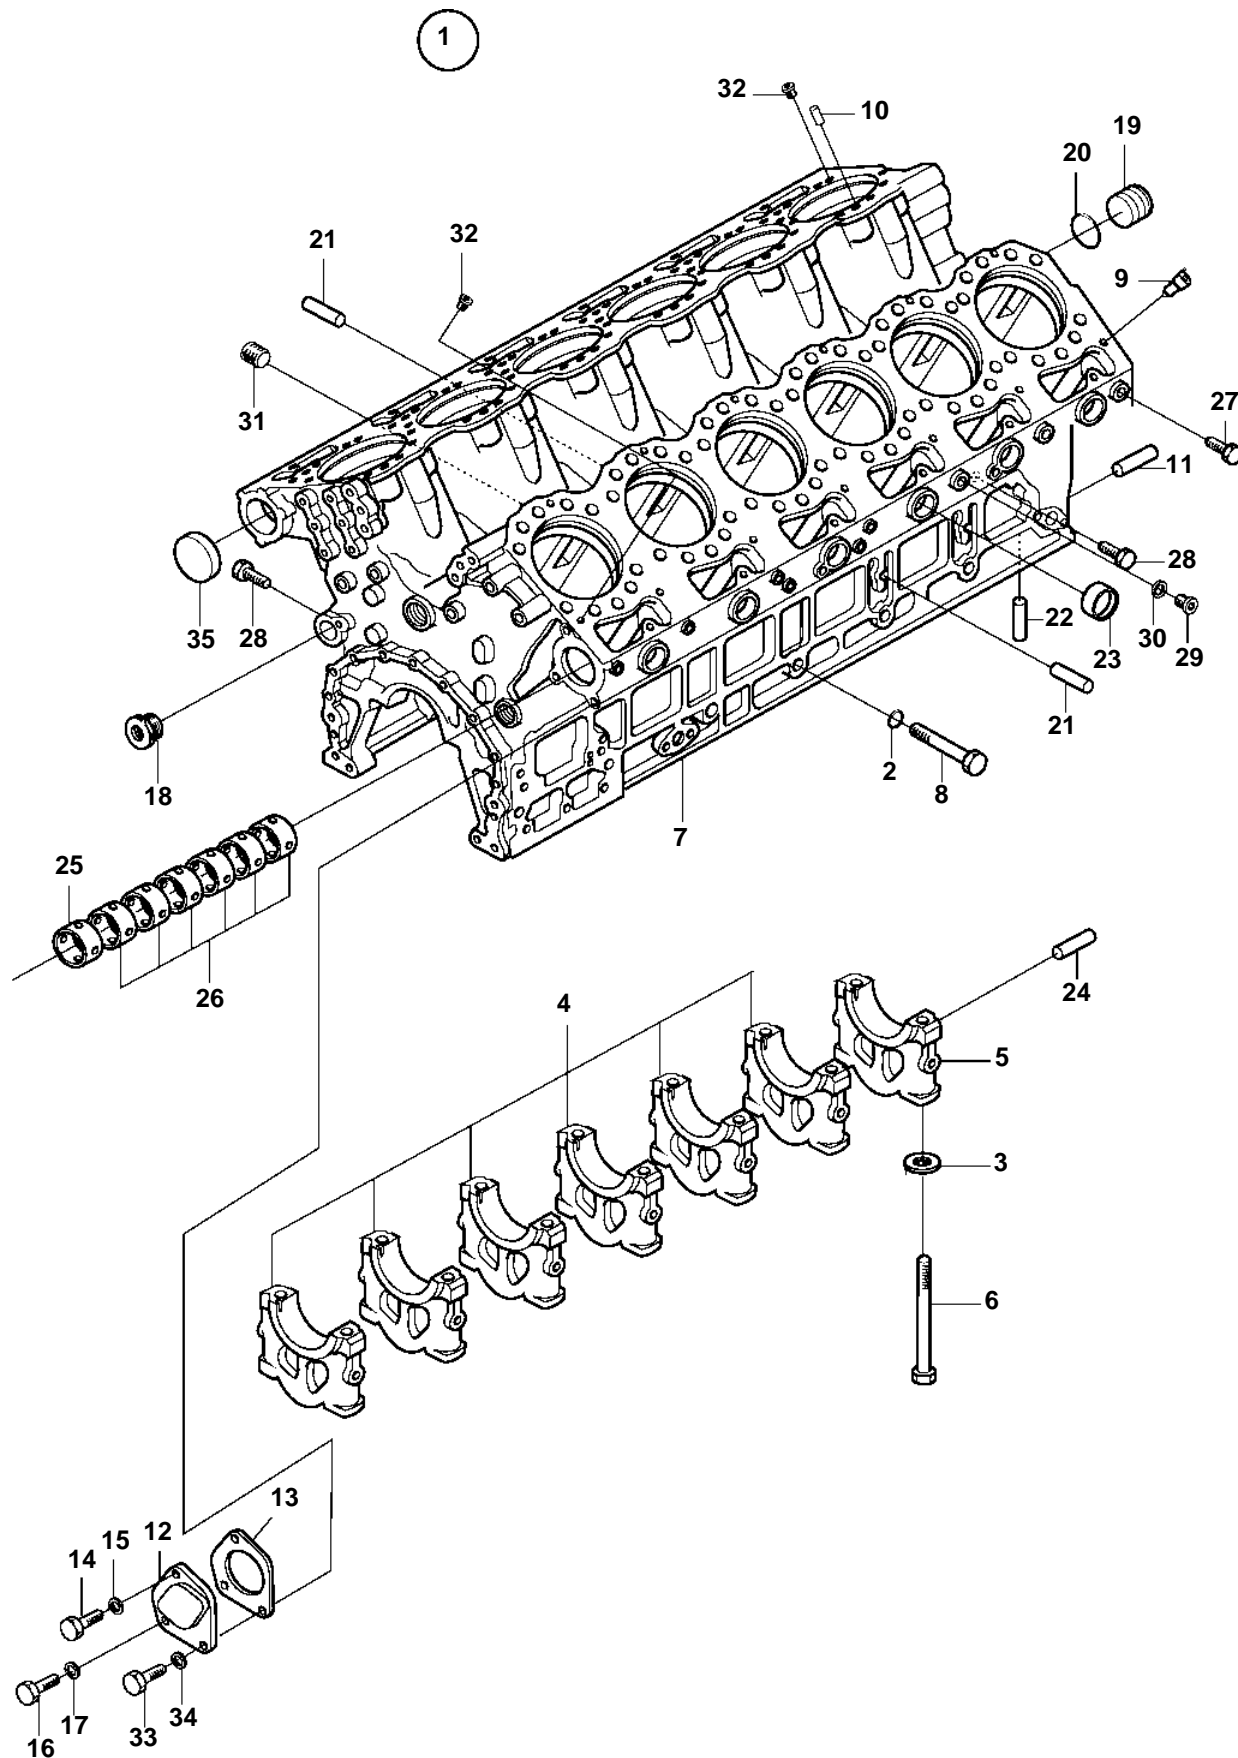

D34A-MT AUX, D34A-MS AUX

D34A-MT AUX, D34A-MS AUX

| REF | PART NO. | QTY | DESCRIPTION | NOTES |
|-----|----------|-----|--------------------|-----------------|
| 1 | 3836759 | 1 | Cylinder block | REPL BY 3838538 |
| | 3838538 | 1 | Cylinder block | REPL BY 3808074 |
| | 3808074 | 1 | Cylinder block | REPL BY 3818330 |
| | 3818330 | 1 | Cylinder block | |
| 2 | 3835112 | 14 | · O-ring | |
| 3 | 3834855 | 14 | · Washer | |
| 4 | | 6 | · Main bearing cap | |
| 5 | | 1 | · Main bearing cap | |
| 6 | 3832332 | 14 | · Screw | |
| 7 | | 1 | · Cylinder block | |
| 8 | 3832341 | 14 | · Screw | |
| 9 | 3831629 | 12 | · Pin | |
| 10 | 3831854 | 12 | · Spring pin | |
| 11 | 3833962 | 2 | · Pin | |
| 12 | 3833324 | 1 | · Cover | |
| 13 | 3836764 | 1 | · Gasket | |
| 14 | 3835726 | 2 | · Screw | |
| 15 | 3832245 | 2 | · Spring washer | |
| 16 | 3836670 | 1 | · Screw | |
| 17 | 3832245 | 1 | · Spring washer | |
| 18 | 3831863 | 3 | · Plug | |
| 19 | 3831649 | 3 | · Plate | |
| 20 | 3831561 | 3 | · O-ring | |
| 21 | 3831821 | 10 | · Pin | |
| 22 | 3833965 | 2 | · Pin | |
| 23 | 3833117 | 13 | · Cap | |
| 24 | 3831654 | 4 | · Pin | |
| 25 | 3833088 | 2 | · Bushing | |
| 26 | 3833089 | 12 | · Bushing | |
| 27 | 3834408 | 4 | · Screw | |
| 28 | 3834409 | 10 | · Screw | |
| 29 | 3831587 | 10 | · Sealing washer | |
| 30 | 3836829 | 12 | · Plug | |
| 31 | 3831543 | 5 | · Plug | |
| 32 | 3831858 | 10 | · Plug | |
| 33 | 3831603 | 1 | · Screw | |
| 34 | 3832245 | 1 | · Spring washer | |
| 35 | 3836765 | 1 | · Expansion plug | |