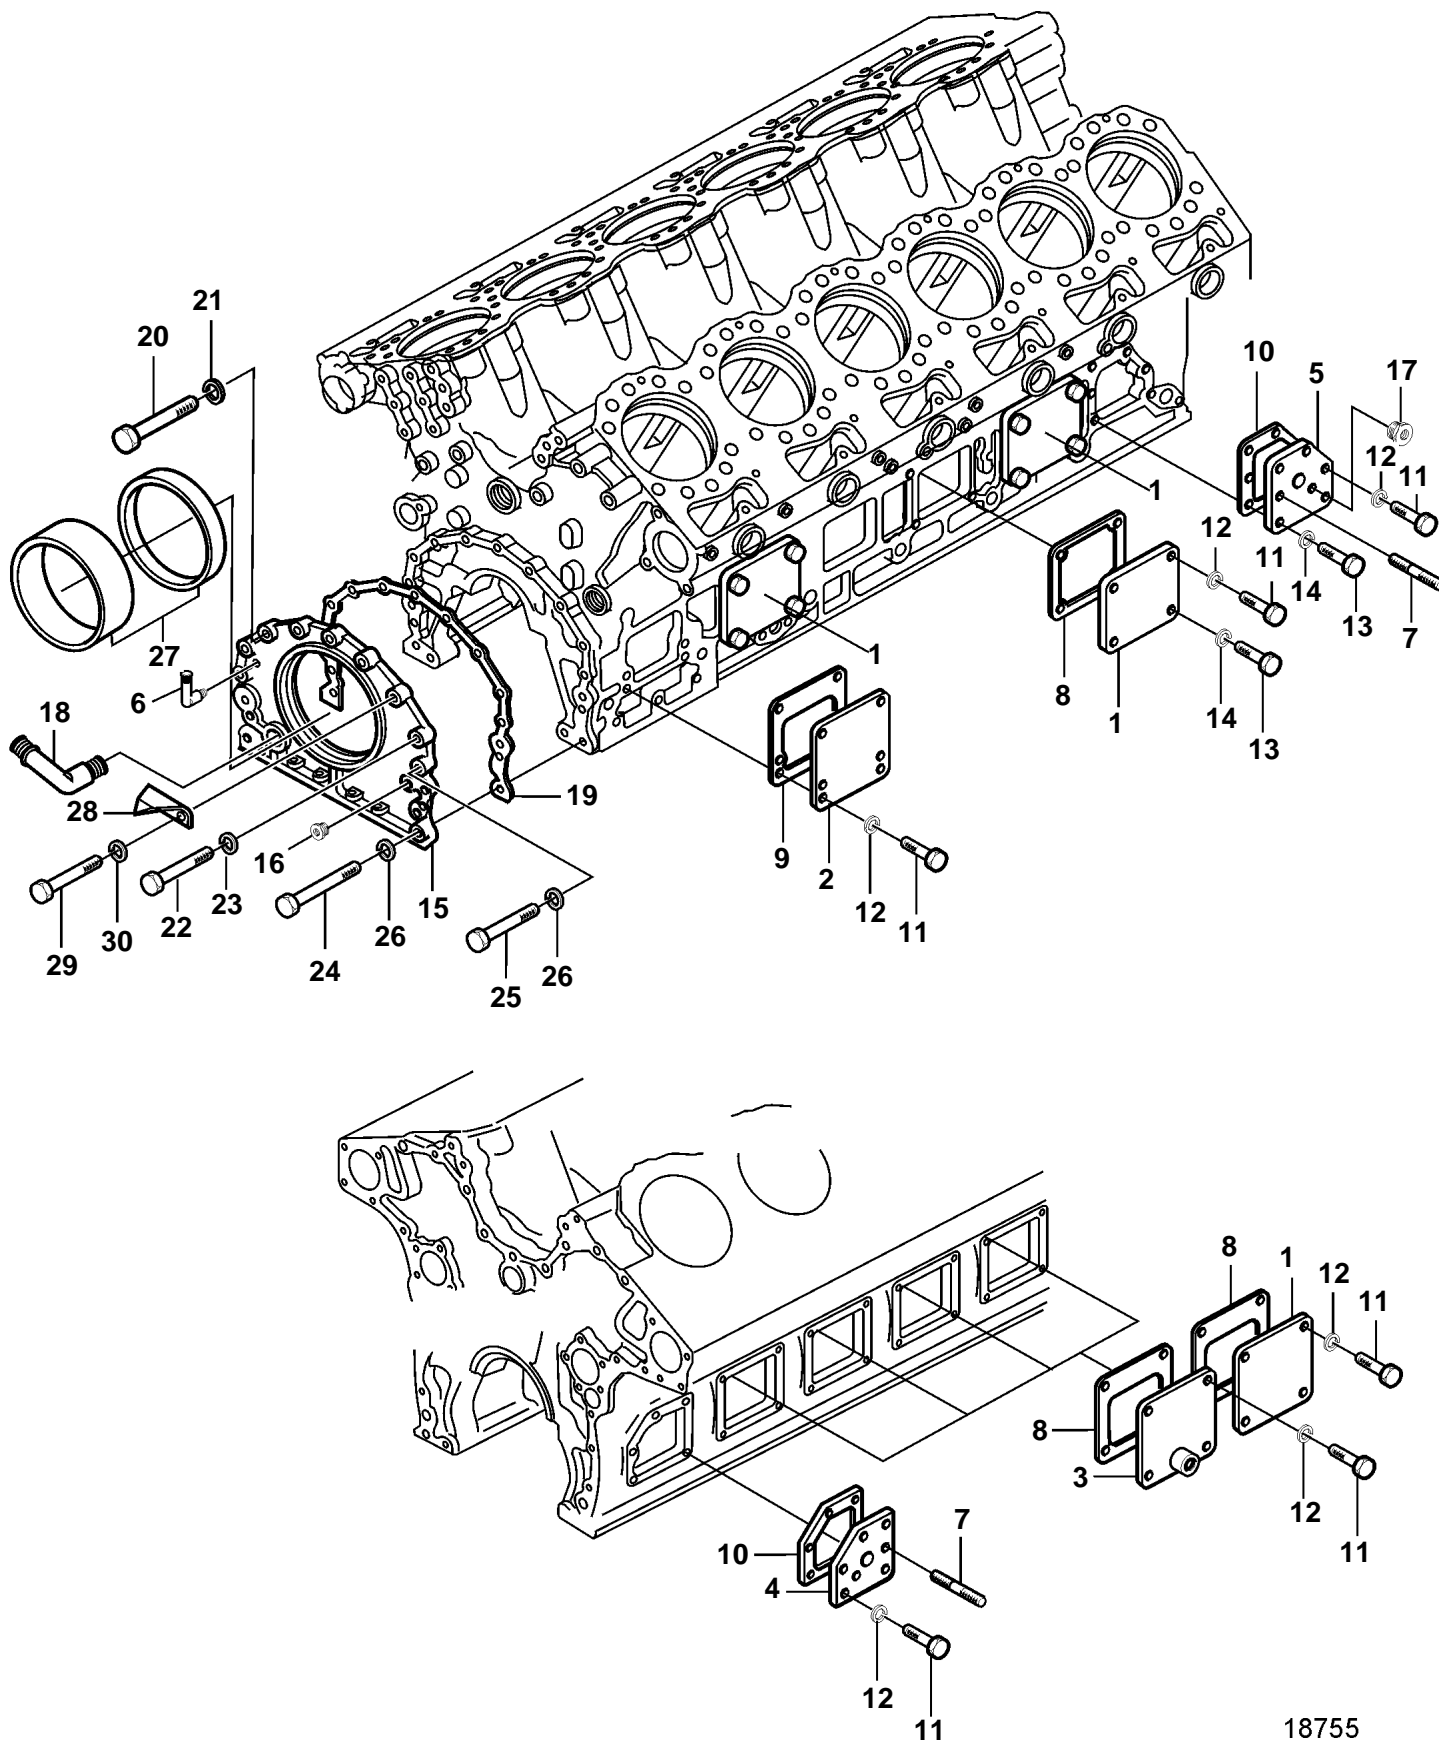

D34A-MT AUX, D34A-MS AUX

18755

D34A-MT AUX, D34A-MS AUX

REF	PART NO.	QTY	DESCRIPTION	NOTES
1	3833394	6	Cover	
2	3833397	1	Cover	
3	3833396	1	Cover	
4	3833401	1	Cover	
5	3833400	1	Cover	
6	3832112	1	Elbow union	
7	3834747	4	Stud	
8	3837095	8	Gasket	
9	3838119	1	Gasket	
10	3838118	2	Gasket	
11	3834954	38	Screw	
12	3832245	38	Spring washer	
13	3831575	2	Screw	
14	3832245	2	Spring washer	
15	3833384	1	Cover	
16	3831858	1	Plug	
17			Plug	NOT USED
18	3832121	1	Elbow union	
19	3836819	1	Gasket	
20	3831605	7	Screw	
21	3832245	7	Spring washer	
22	3831603	2	Screw	
23	3832245	2	Spring washer	
24	3832108	1	Screw	
25	3831605	1	Screw	
26	3832245	2	Spring washer	
27	3587805	1	Sealing ring	
28	3836820	1	Setting indicator	
29	3831605	2	Screw	
30	3832245	2	Spring washer	