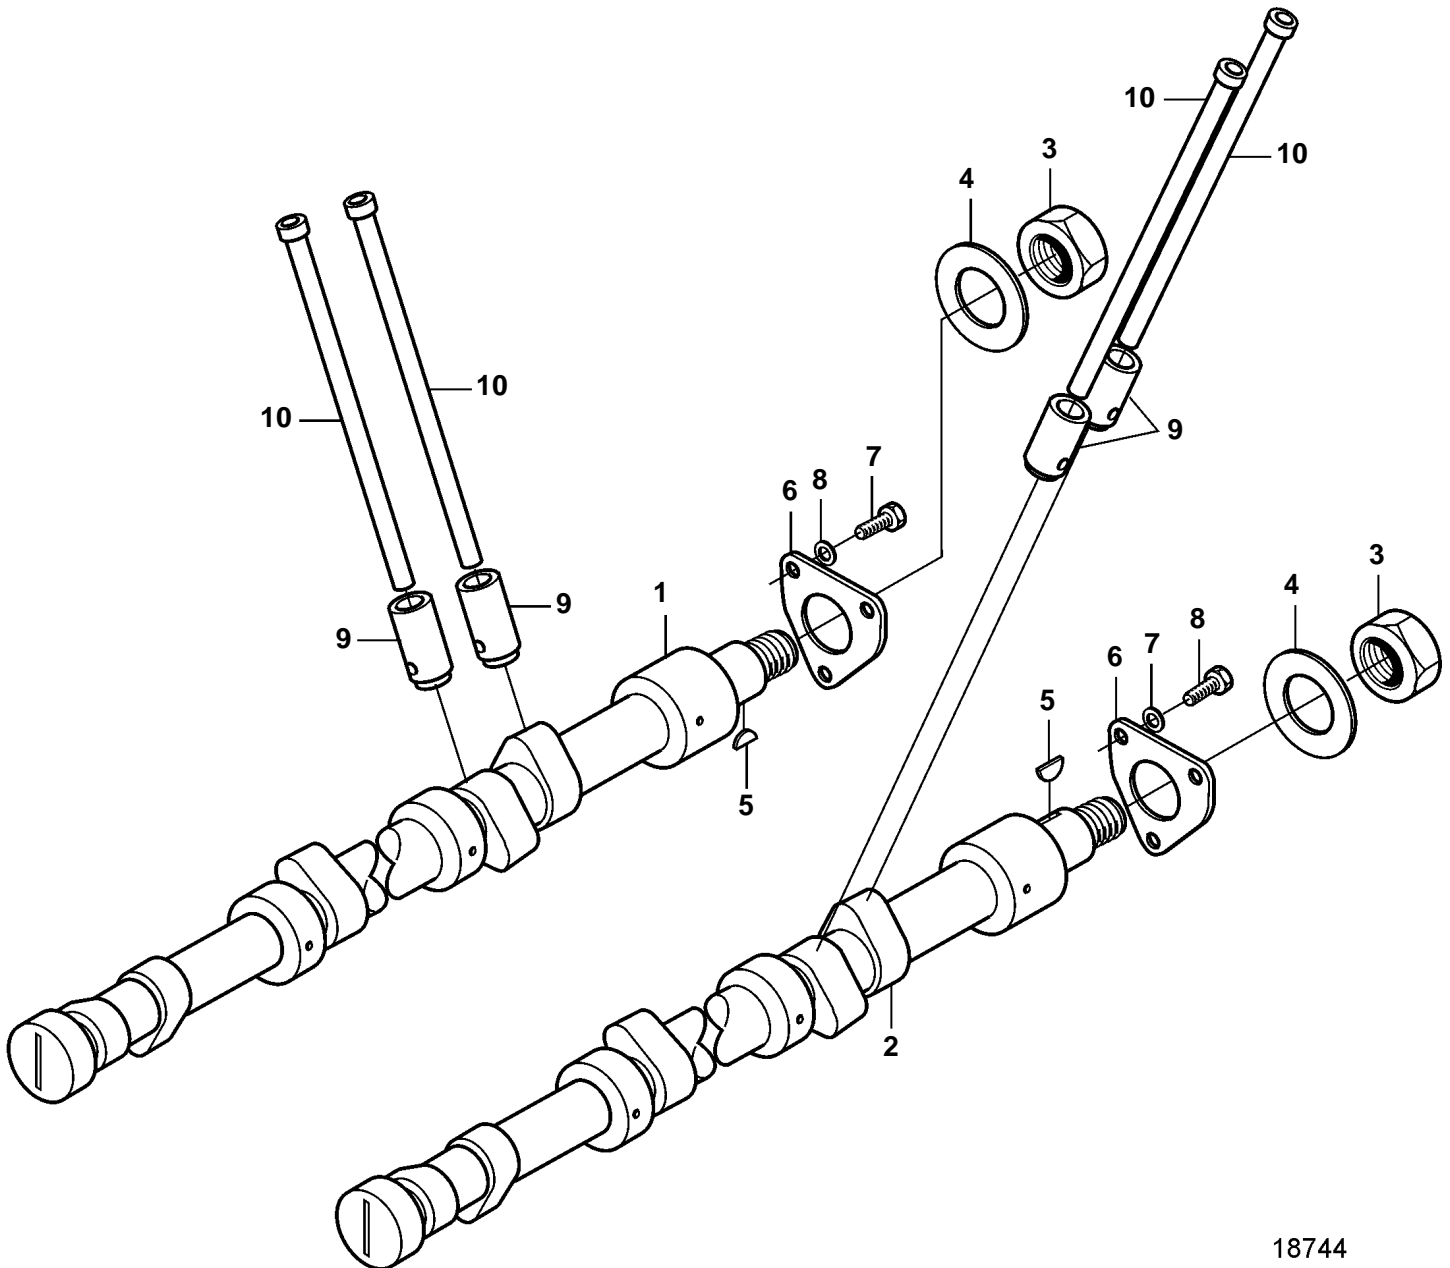

D34A-MT AUX, D34A-MS AUX

18744

D34A-MT AUX, D34A-MS AUX

REF	PART NO.	QTY	DESCRIPTION
1	3833105	1	Camshaft, right
2	3833102	1	Camshaft, left
3	3833807	2	Nut
4	3834861	2	Washer
5	3832286	2	Woodruff key
6	3834206	2	Plate
7	3831605	6	Screw
8	3832245	6	Spring washer
9	3834761	24	Lifter
10	3834388	24	Push rod, cylinder head