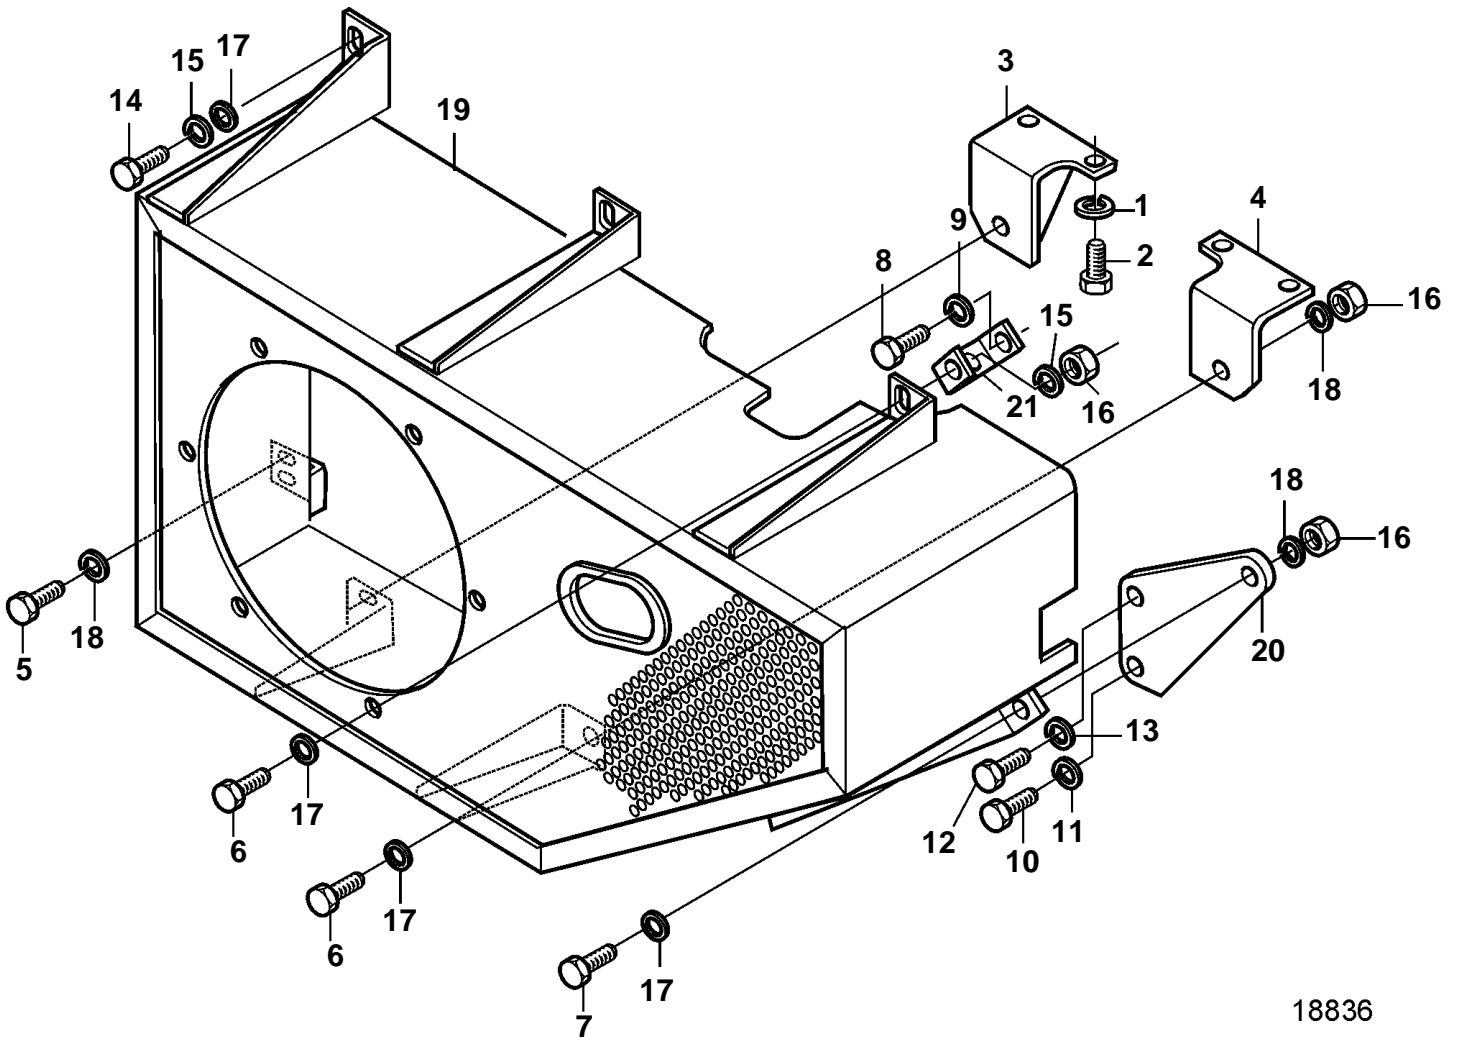

D34A-MS AUX

18836

## D34A-MS AUX

REF	PART NO.	QTY	DESCRIPTION	NOTES
1	3836448	4	Screw, oil sump	
2	3832233	4	Spring washer	
3	3836863	1	Stay	S.B
4	3836864	1	Stay	P
5	3832042	2	Screw	
6	3832044	3	Screw	
7	3832045	1	Screw	
8	3832042	1	Screw	
9	3832233	1	Spring washer	
10	3832044	1	Screw	
11	3832233	1	Spring washer	
12	3832063	1	Screw	
13	3832245	1	Spring washer	
14	3836670	2	Screw	
15	3832245	2	Spring washer	
16	3832196	4	Lock nut	
17	3832214	6	Washer	
18	3832233	6	Spring washer	
19	3836865	1	Belt protector	
20	3836866	1	Plate	
21	3836867	1	Stay	