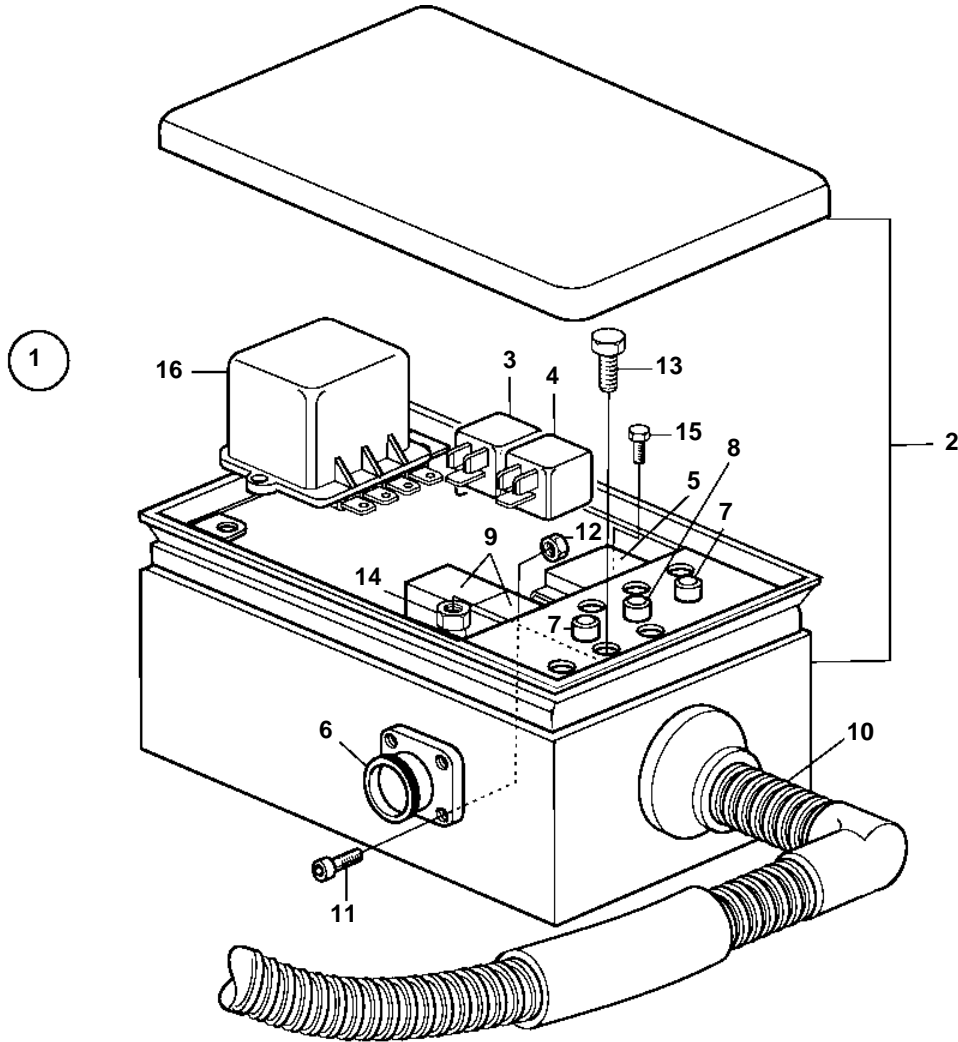

D34A-MT AUX, D34A-MS AUX

D34A-MT AUX, D34A-MS AUX

REF	PART NO.	QTY	DESCRIPTION	NOTES
1		1	Wiring harness	
2	3832498	1	· Box	
3	3171420	1	· Relay	
4	3171420	1	· Relay	
5	874100	1	· Timer relay	
6	846611	1	· Sleeve connector	
7	873952	2	· Fuse	
8	874579	1	· Fuse	
9	977184	2	· Tab housing	
10	874315	1	· Wiring harness	
11		4	· Screw	
12	955778	4	· Nut	
13	969408	6	· Screw	
14	963104	6	· Nut	
15	956074	4	· Screw	
16	3836429	1	Starter relay	
17	947827	4	Clamp	D=25,4mm
	945081	5	Clamp	D=22,2mm
	949747	4	Clamp	D=15,9mm
18	965553	8	Bracket, fuel inj. pump	L=40mm
19	946440	10	Flange screw	M8
20	945408	10	Flange nut	M8
21		1	Bracket	