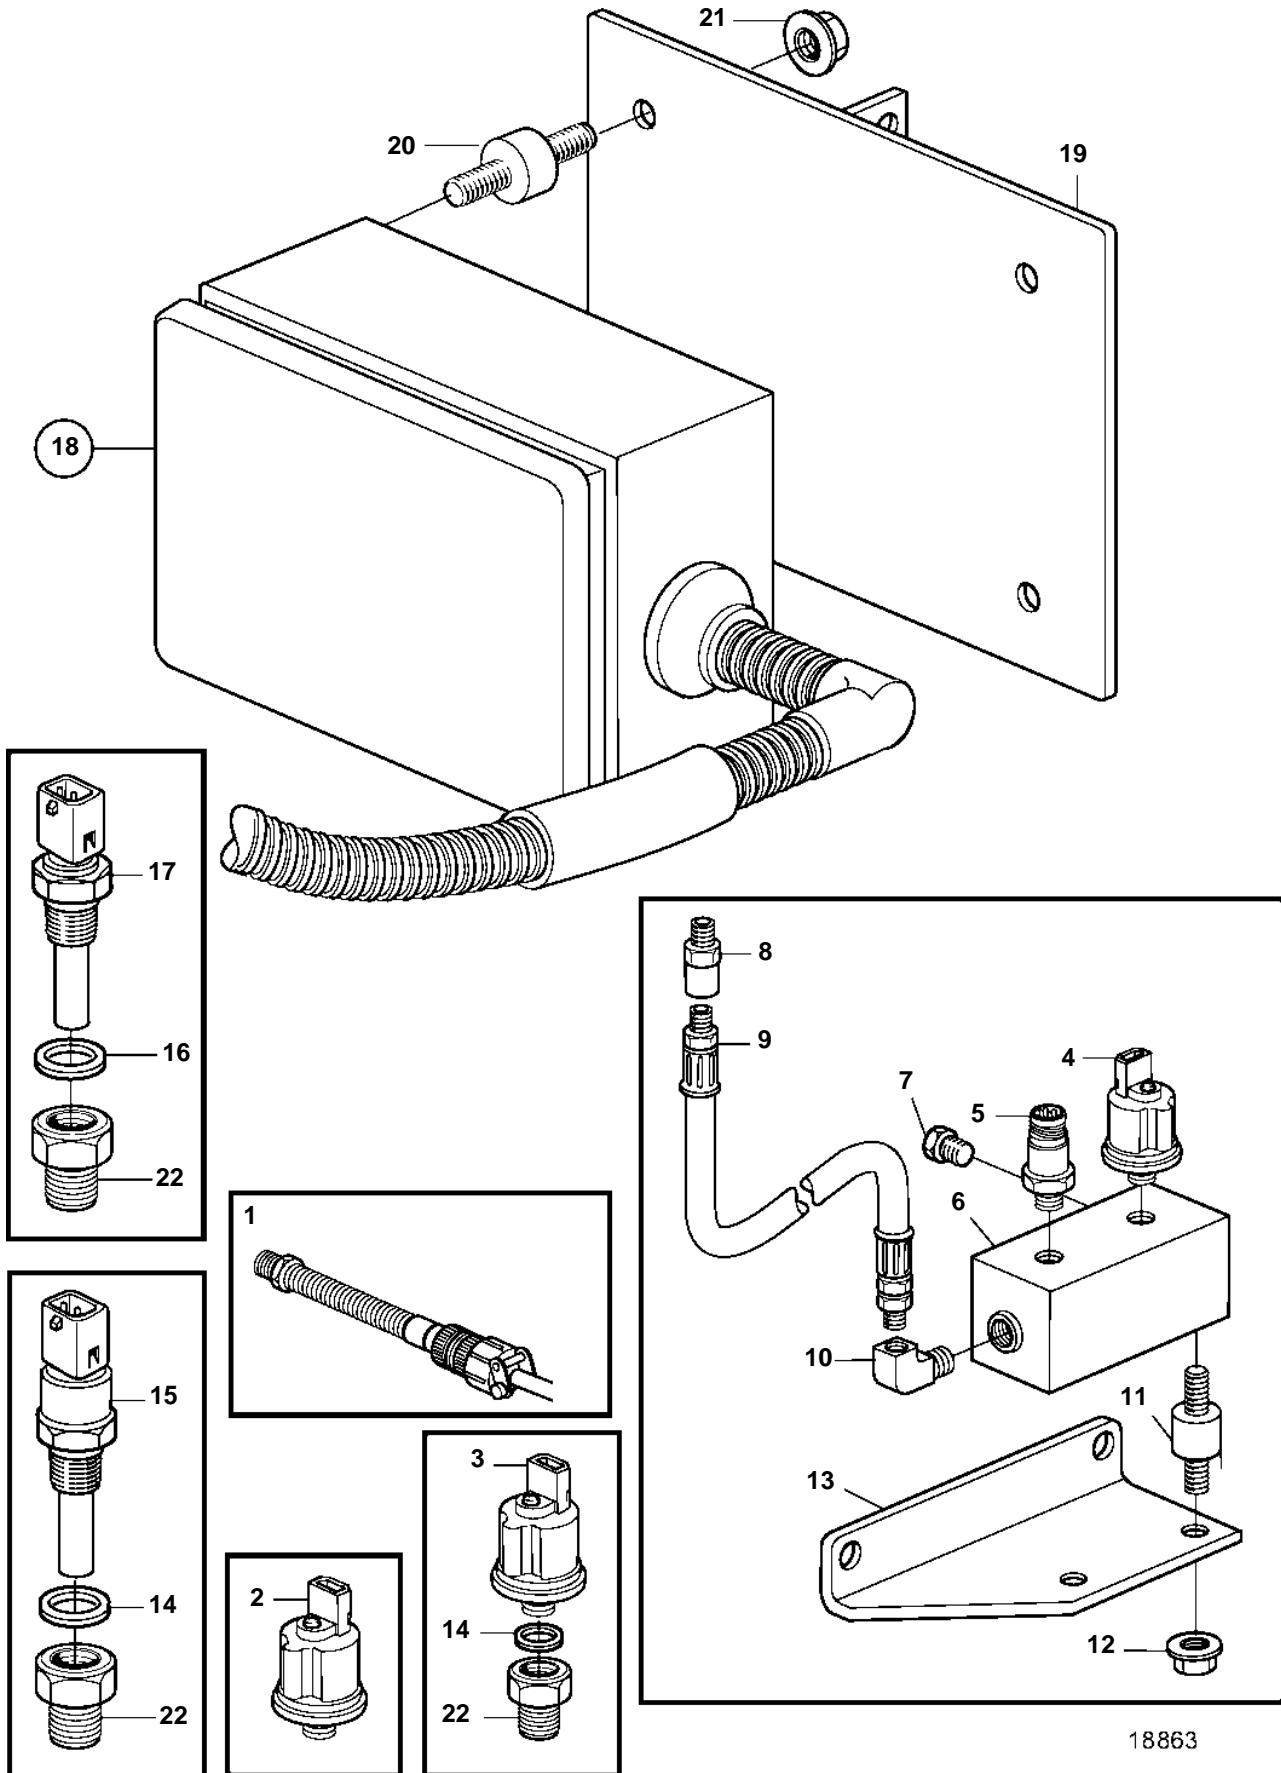

D34A-MT AUX, D34A-MS AUX

18863

D34A-MT AUX, D34A-MS AUX

REF	PART NO.	QTY	DESCRIPTION	SEE SEC.	NOTES
1	863618	1	Impulse sensor		
2	866839	1	Pressure sensor, oil pressure-reverse gear		0-30bar
3	866837	1	Pressure sensor, turbo		
4	866836	1	Pressure sensor, oil-engine		
5	20382506	1	Breaker		
6	3835882	1	Valve body		
7	479979	1	Plug		
8	180009	1	Nipple		
9	3826006	1	Hose		L=550mm
10	957107	1	Elbow nipple		
11	3574797	2	Rubber cushion		
12	949278	2	Lock nut		
13		1	Bracket		
14	11998	1	Gasket		
15	858229	1	Thermo monitor, coolant water		
16	11998	1	Gasket		
17	862567	1	Temperature sensor, coolant water		
18		1	Wiring harness		
				5278	
19		1	Bracket		
20	3574797	4	Rubber cushion		
21	945407	4	Flange nut		
22	3836036	2	Adapter		